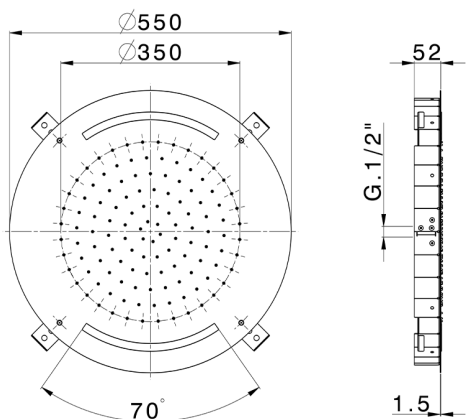

Ø 550 mm Chromotherapy Ceiling showerhead ZEN SHOWER_ZS0C0030

MODEL **ZS0C0030**

Ø 550 mm Chromotherapy Ceiling showerhead, rain, chromotherapy functions, with remote control included, Stainless Steel AISI 304

AVAILABLE FINISHINGS

- **D1** D1 Brushed Inox
- **40** 40 Matt Black
- **4Q** 4Q Matt White
- **5G** 5G Rose Gold
- **D2** D2 Polished Inox

CHARACTERISTICS

2026-06-14