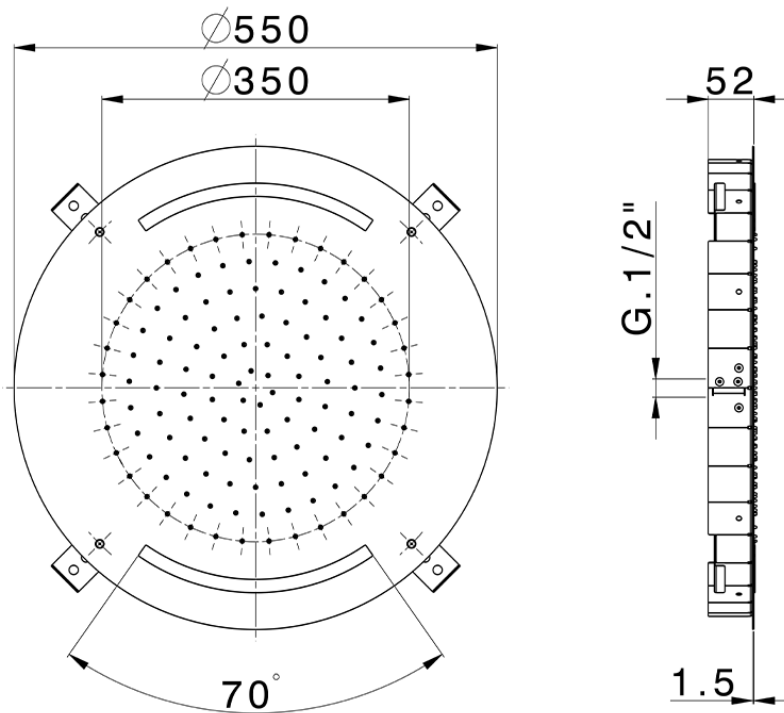

## Ø 550 mm Chromotherapy Ceiling showerhead ZEN SHOWER\_ZS0C0030

ZS0C0030

<https://en.cisal.it/o-550-mm-chromotherapy-ceiling-showerhead-zen-shower-zs0c0030>

2026-06-13