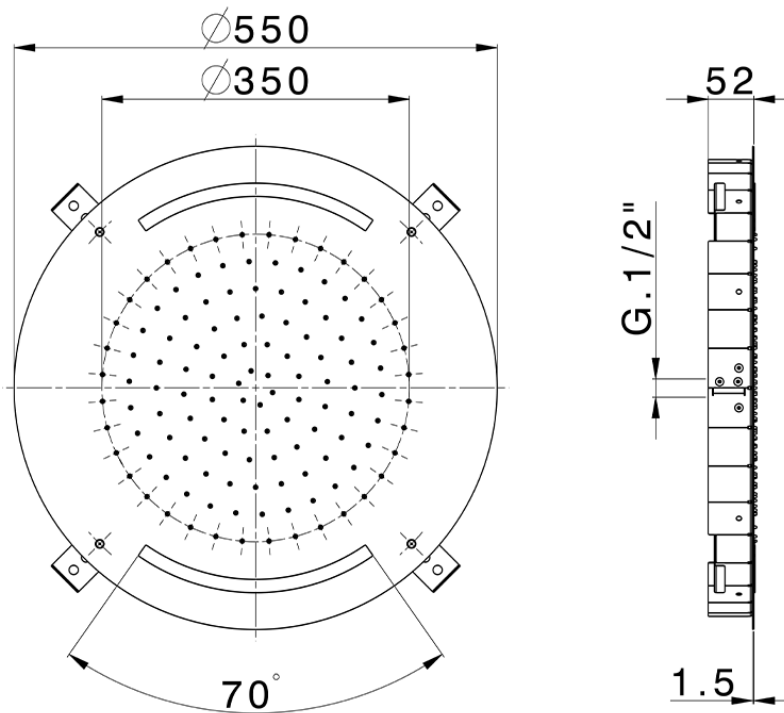

## Ø 550 mm Chromotherapy Ceiling showerhead ZEN SHOWER\_ZS0C0030

ZS0C0030

<https://en.cisal.it/o-550-mm-chromotherapy-ceiling-showerhead-zen-shower-zs0c0030>

2026-04-10