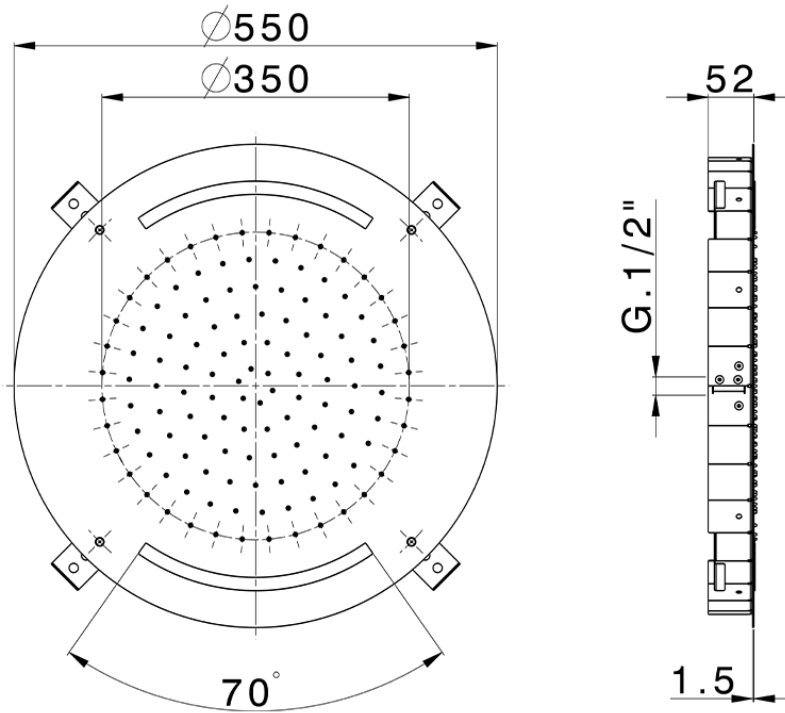

Ø 550 mm Chromotherapy Ceiling showerhead ZEN SHOWER_ZS0C0030

ZS0C0030

<https://en.cisal.it/o-550-mm-chromotherapy-ceiling-showerhead-zen-shower-zs0c0030>

2026-06-10