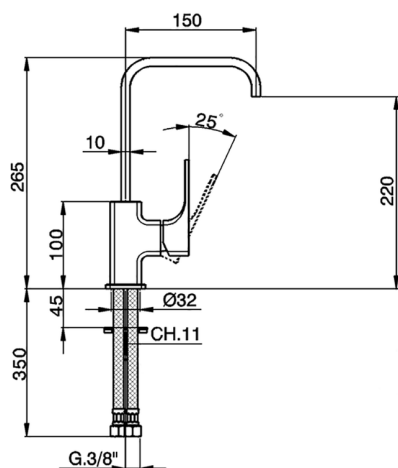

## Single lever washbasin mixer EnergySave CUBIC\_CU000485

MODEL **CU000485**

Single lever washbasin mixer EnergySave, without automatic pop-up waste, G.3/8" stainless steel flexible hoses

### CHARACTERISTICS

Cartridge Spare Parts **ZZ96691000**

**25 mm Cartridge**

#### EcoStop

EcoStop feature limits water flow to approximately 50% of maximum output with one point of resistance on setting. Push slightly past the middle stop only when full water output is required. This will save water up to 50%.