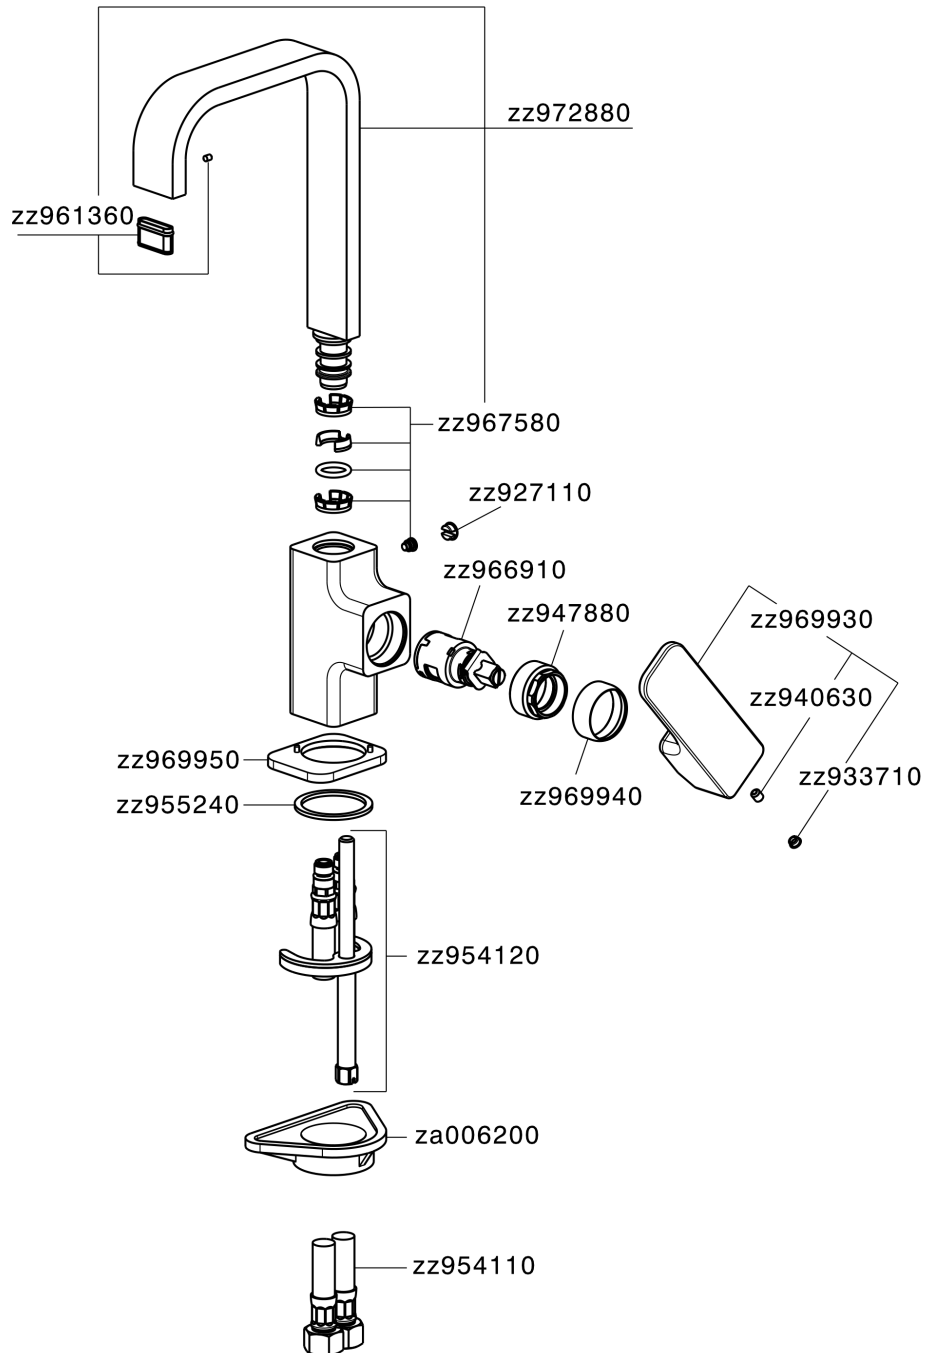

Single lever washbasin mixer EnergySave CUBIC_CU000485

CU000485

<https://en.cisal.it/single-lever-washbasin-mixer-energysave-cubic-cu000485>

2026-04-09