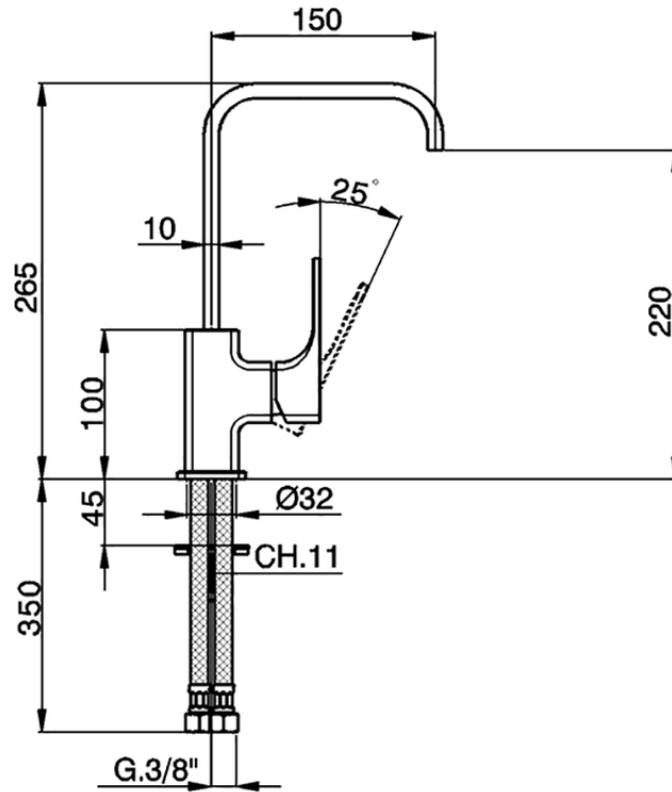

Single lever washbasin mixer EnergySave CUBIC_CU000485

CU000485

<https://en.cisal.it/single-lever-washbasin-mixer-energysave-cubic-cu000485>

2026-04-30