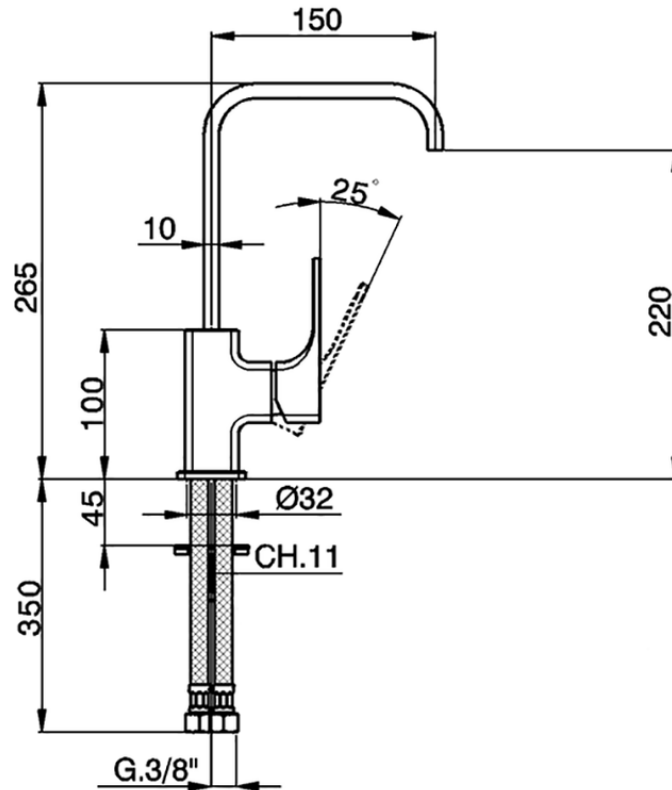

Single lever washbasin mixer EnergySave CUBIC_CU000485

CU000485

<https://en.cisal.it/single-lever-washbasin-mixer-energysave-cubic-cu000485>

2026-06-13