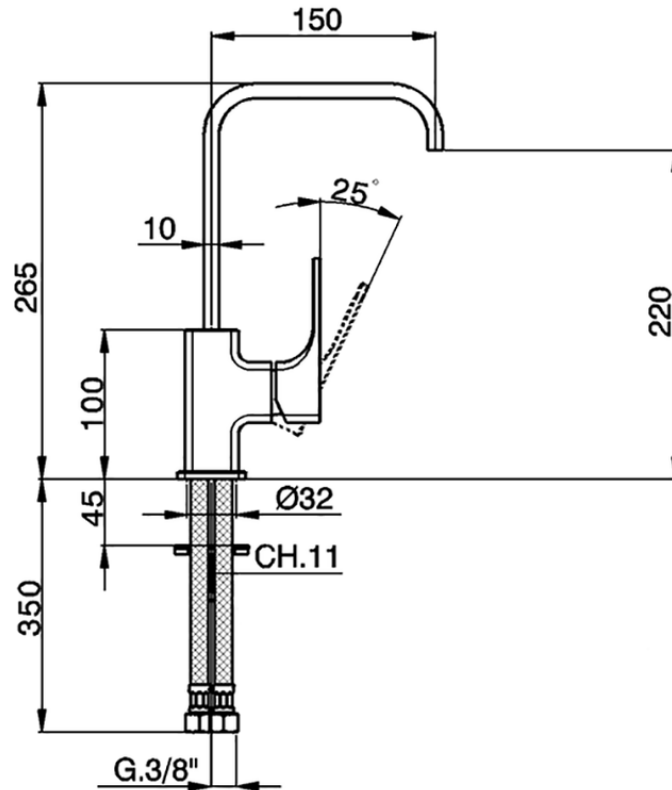

Single lever washbasin mixer EnergySave CUBIC_CU000485

CU000485

<https://en.cisal.it/single-lever-washbasin-mixer-energysave-cubic-cu000485>

2026-04-09