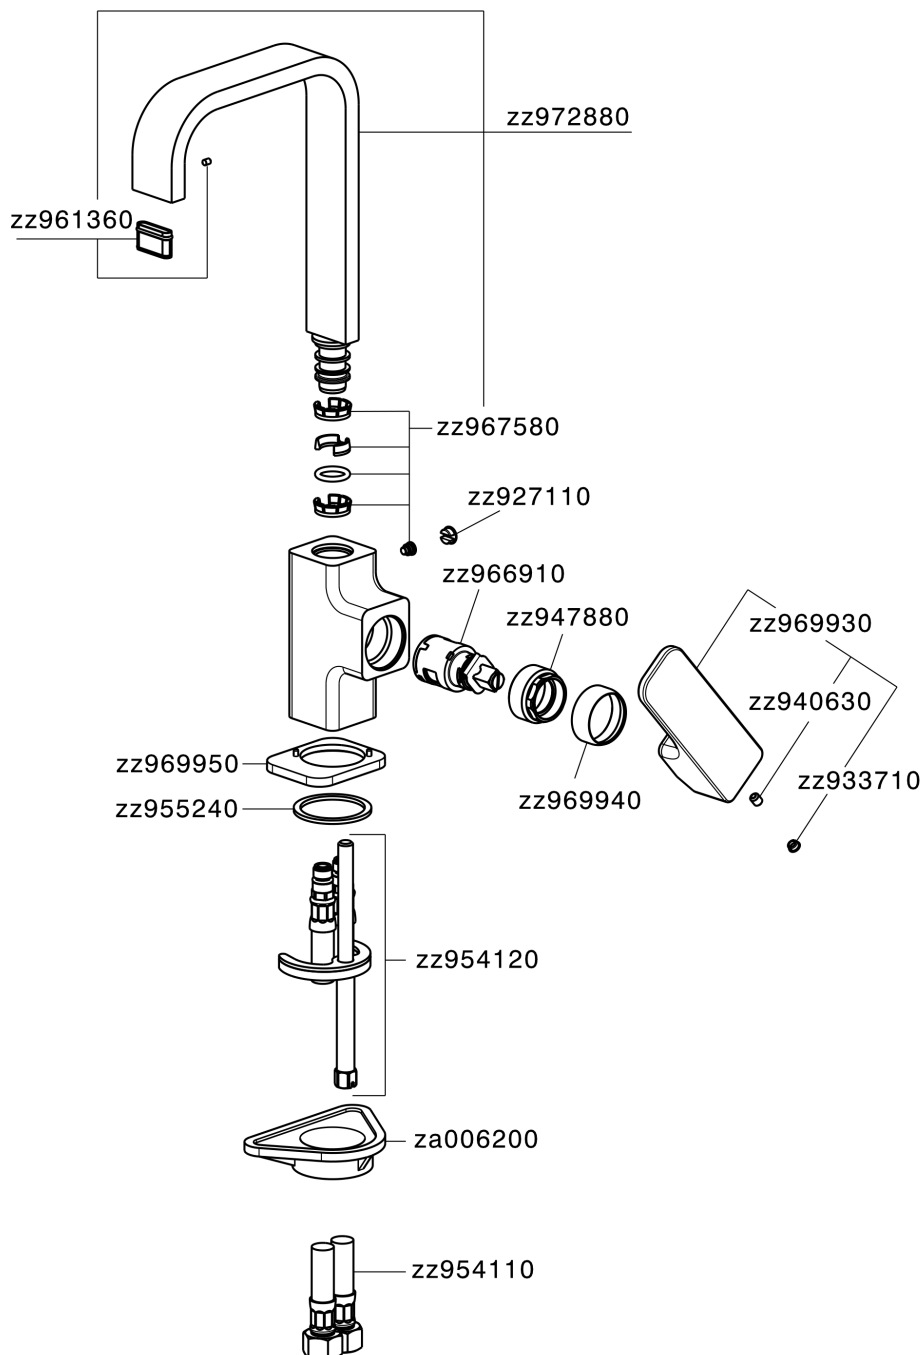

### CHARACTERISTICS

Cartridge Spare Parts **ZZ96691000**

**25 mm Cartridge**

#### EcoStop

EcoStop feature limits water flow to approximately 50% of maximum output with one point of resistance on setting. Push slightly past the middle stop only when full water output is required. This will save water up to 50%.

#### EnergySave

Thanks to the EnergySave device, only cold water will be drawn if the lever is operated in the central position, so that the water heater will not be engaged and no hot water wasted, leading to considerable savings in energy and costs. The temperature can be adjusted by rotating the lever to the left, until the desired temperature is reached.