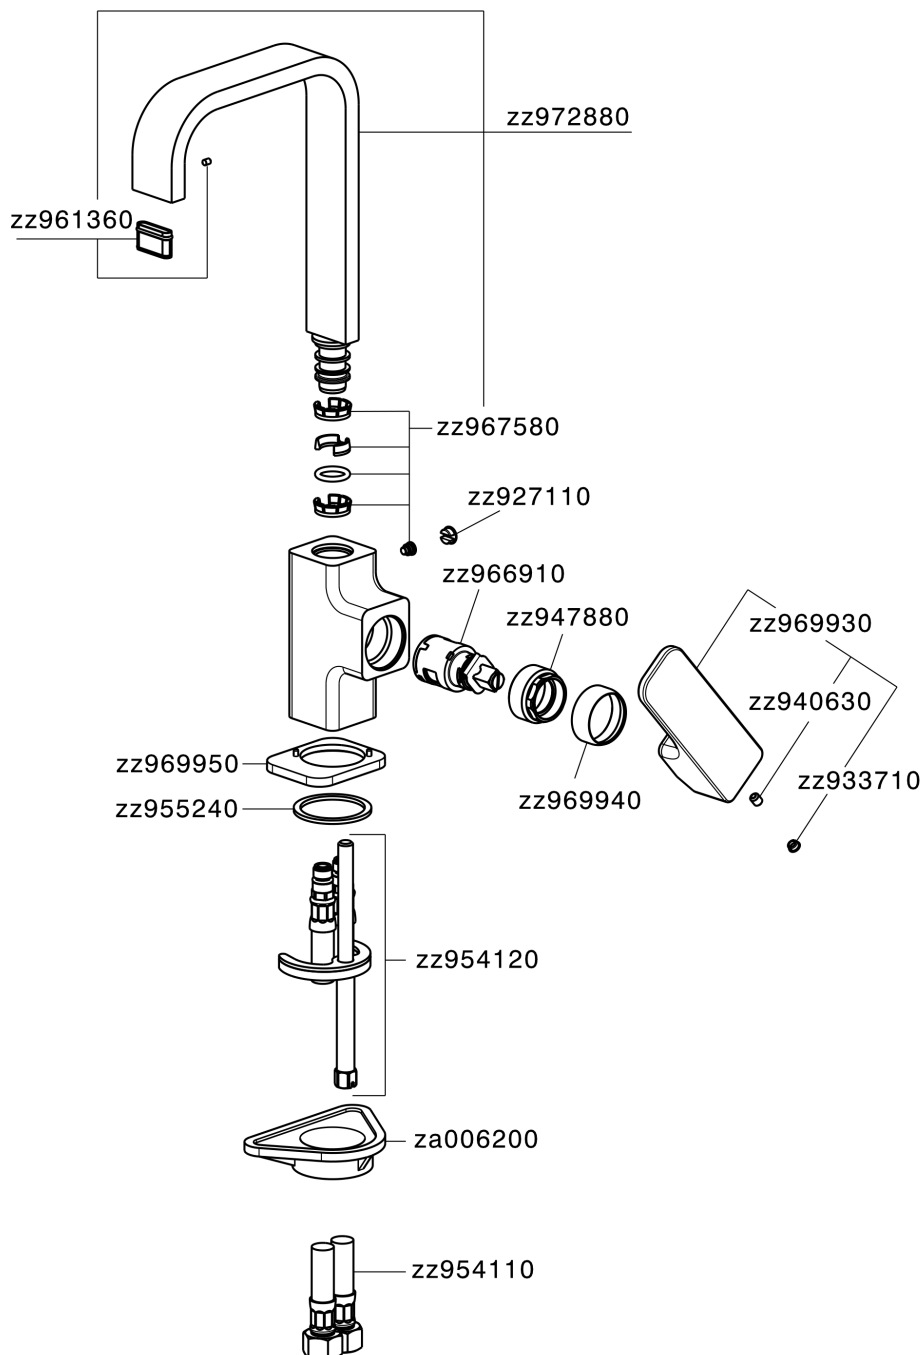

Single lever washbasin mixer EnergySave CUBIC_CU000485

MODEL **CU000485**

Single lever washbasin mixer EnergySave, without automatic pop-up waste, G.3/8" stainless steel flexible hoses

AVAILABLE FINISHINGS

-  **21** 21 Chrome
-  **2B** 2B Polished Nickel
-  **2F** 2F Brushed Nickel
-  **40** 40 Matt Black

CHARACTERISTICS

Cartridge Spare Parts **ZZ96691000**

25 mm Cartridge

EcoStop

EcoStop feature limits water flow to approximately 50% of maximum output with one point of resistance on setting. Push slightly past the middle stop only when full water output is required. This will save water up to 50%.

EnergySave

Thanks to the EnergySave device, only cold water will be drawn if the lever is operated in the central position, so that the water heater will not be engaged and no hot water wasted, leading to considerable savings in energy and costs. The temperature can be adjusted by rotating the lever to the left, until the desired temperature is reached.

Single lever washbasin mixer EnergySave CUBIC_CU000485

CU000485

<https://en.cisal.it/single-lever-washbasin-mixer-energysave-cubic-cu000485>

2026-04-08