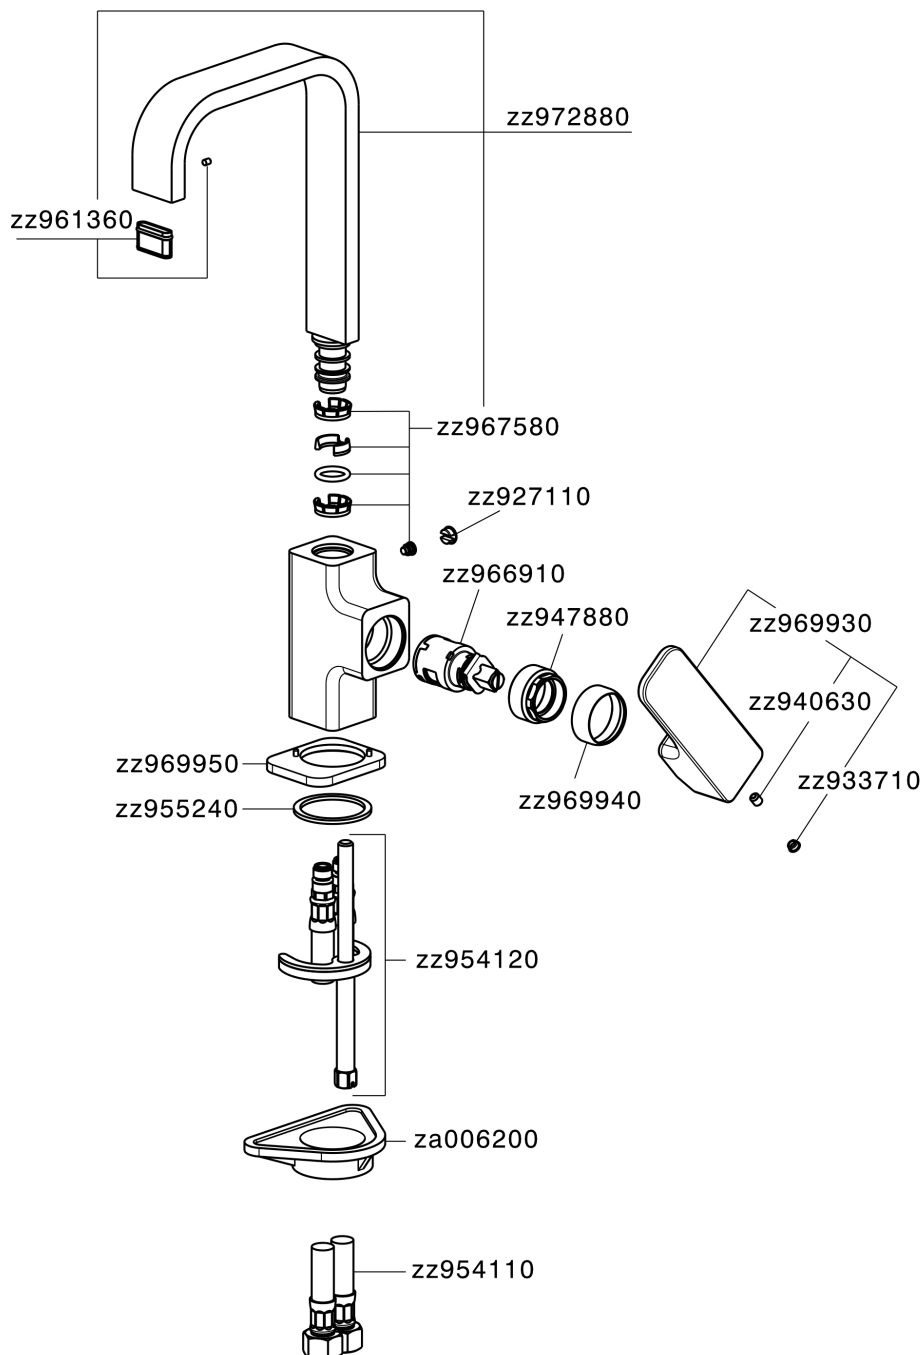

### CHARACTERISTICS

Cartridge Spare Parts **ZZ96691000**

**25 mm Cartridge**

#### EcoStop

EcoStop feature limits water flow to approximately 50% of maximum output with one point of resistance on setting. Push slightly past the middle stop only when full water output is required. This will save water up to 50%.

#### EnergySave

Thanks to the EnergySave device, only cold water will be drawn if the lever is operated in the central position, so that the water heater will not be engaged and no hot water wasted, leading to considerable savings in energy and costs. The temperature can be adjusted by rotating the lever to the left, until the desired temperature is reached.