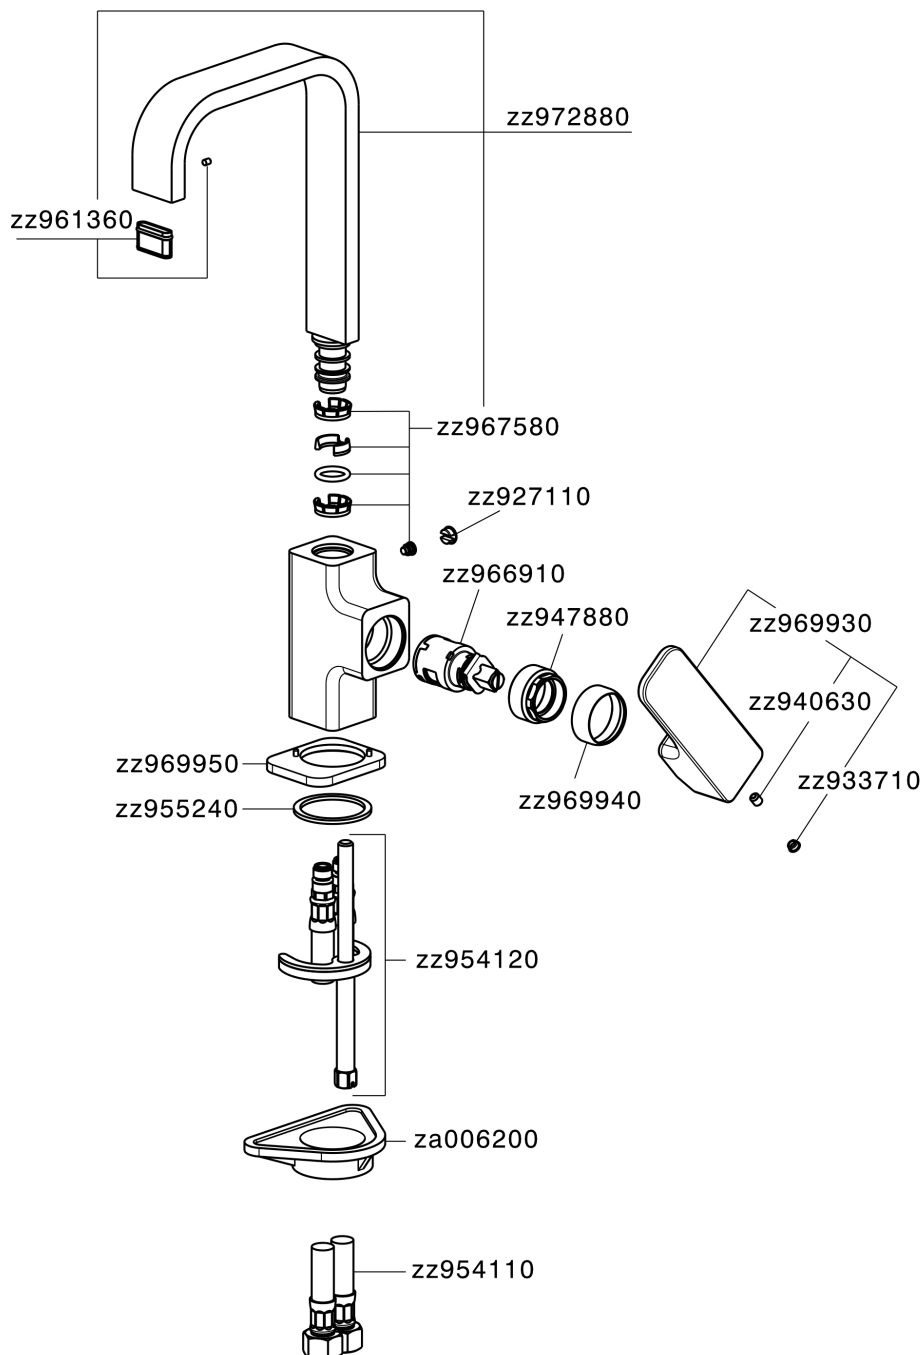

Single lever washbasin mixer EnergySave CUBIC_CU000485

MODEL **CU000485**

Single lever washbasin mixer EnergySave, without automatic pop-up waste, G.3/8" stainless steel flexible hoses

AVAILABLE FINISHINGS

-  **21** 21 Chrome
-  **2B** 2B Polished Nickel
-  **2F** 2F Brushed Nickel
-  **40** 40 Matt Black

CHARACTERISTICS

Cartridge Spare Parts **ZZ96691000**

25 mm Cartridge

EcoStop

EcoStop feature limits water flow to approximately 50% of maximum output with one point of resistance on setting. Push slightly past the middle stop only when full water output is required. This will save water up to 50%.

EnergySave

Thanks to the EnergySave device, only cold water will be drawn if the lever is operated in the central position, so that the water heater will not be engaged and no hot water wasted, leading to considerable savings in energy and costs. The temperature can be adjusted by rotating the lever to the left, until the desired temperature is reached.

Single lever washbasin mixer EnergySave CUBIC_CU000485

CU000485

<https://en.cisal.it/single-lever-washbasin-mixer-energysave-cubic-cu000485>

2026-04-30