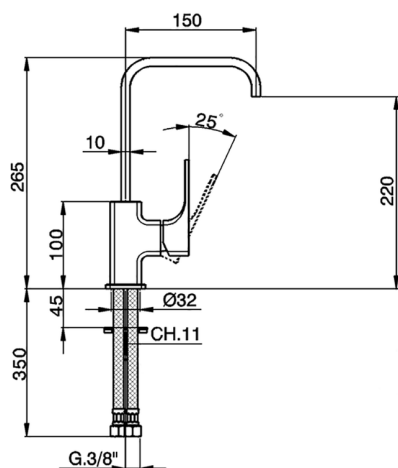

Single lever washbasin mixer EnergySave CUBIC_CU000485

MODEL **CU000485**

Single lever washbasin mixer EnergySave, without automatic pop-up waste, G.3/8" stainless steel flexible hoses

AVAILABLE FINISHINGS

-  **21** 21 Chrome
-  **2B** 2B Polished Nickel
-  **2F** 2F Brushed Nickel
-  **40** 40 Matt Black

CHARACTERISTICS

Cartridge Spare Parts **ZZ96691000**

25 mm Cartridge

EcoStop

EcoStop feature limits water flow to approximately 50% of maximum output with one point of resistance on setting. Push slightly past the middle stop only when full water output is required. This will save water up to 50%.

EnergySave

Thanks to the EnergySave device, only cold water will be drawn if the lever is operated in the central position, so that the water heater will not be engaged and no hot water wasted, leading to considerable savings in energy and costs. The temperature can be adjusted by rotating the lever to the left, until the desired temperature is reached.