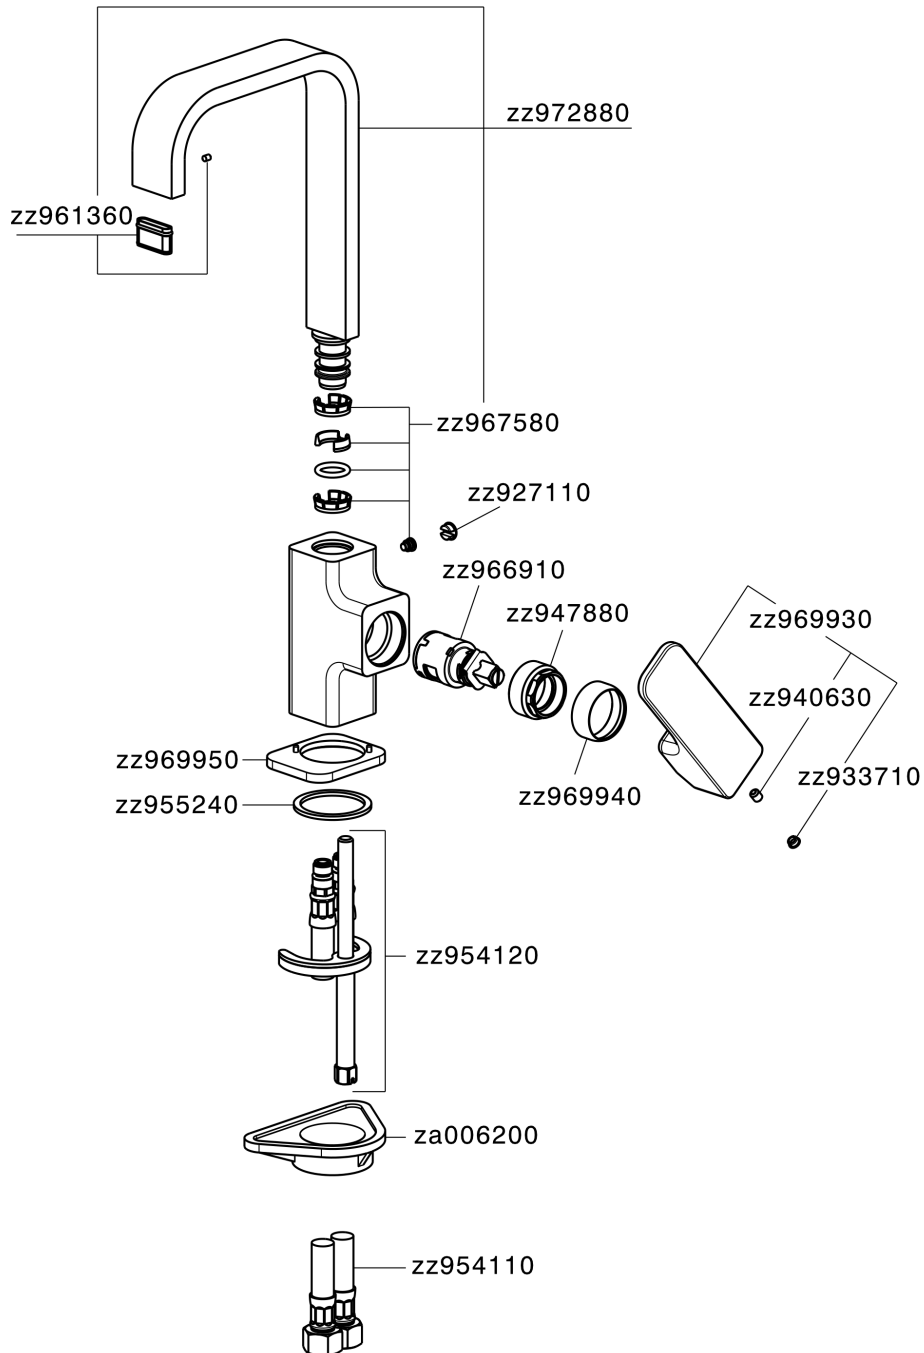

Single lever washbasin mixer EnergySave CUBIC_CU000485

CU000485

<https://en.cisal.it/single-lever-washbasin-mixer-energysave-cubic-cu000485>

2026-06-14