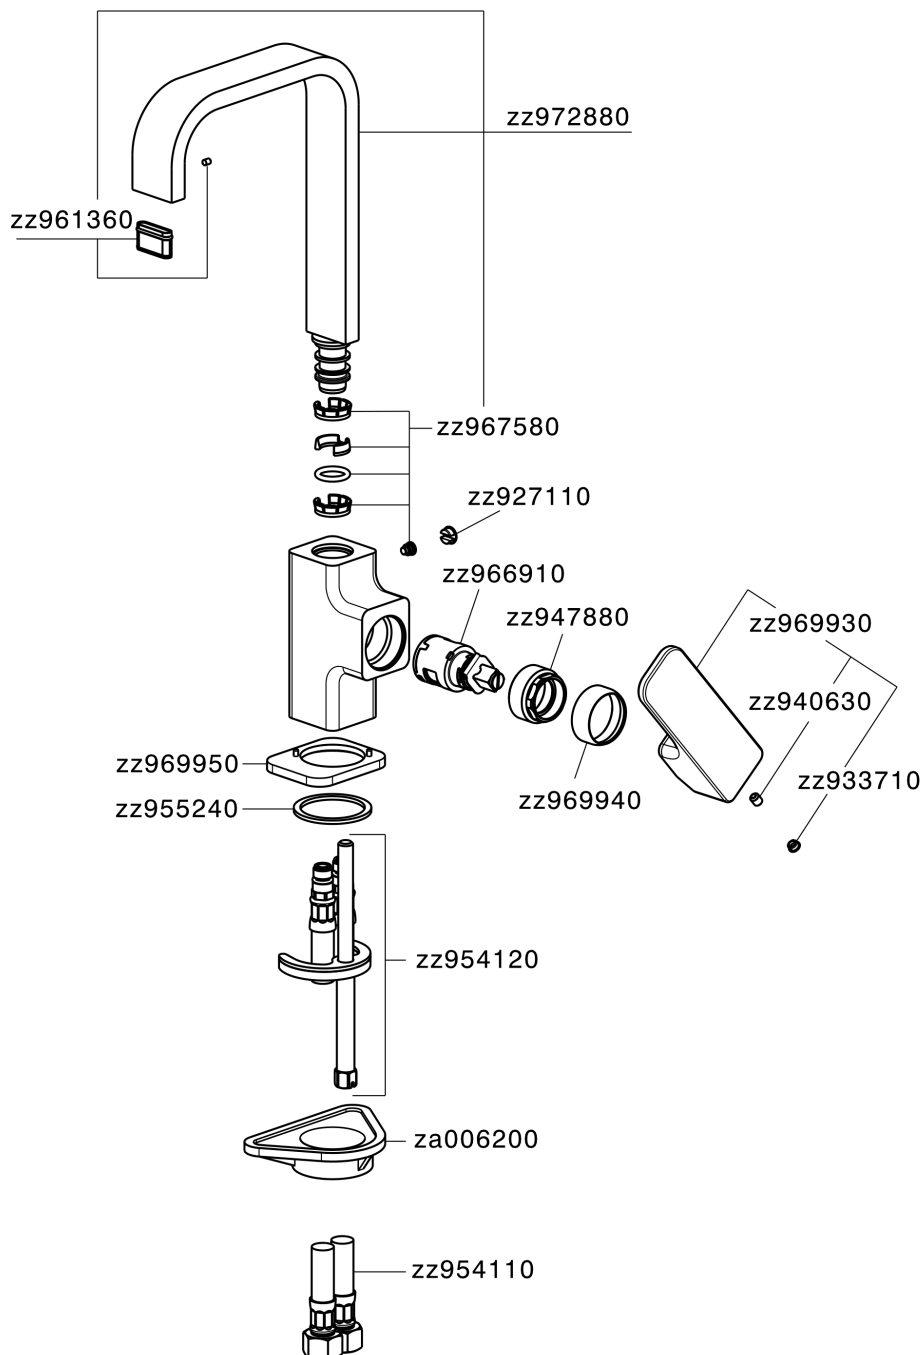

Single lever washbasin mixer EnergySave CUBIC_CU000485

CU000485

<https://en.cisal.it/single-lever-washbasin-mixer-energysave-cubic-cu000485>

2026-06-14