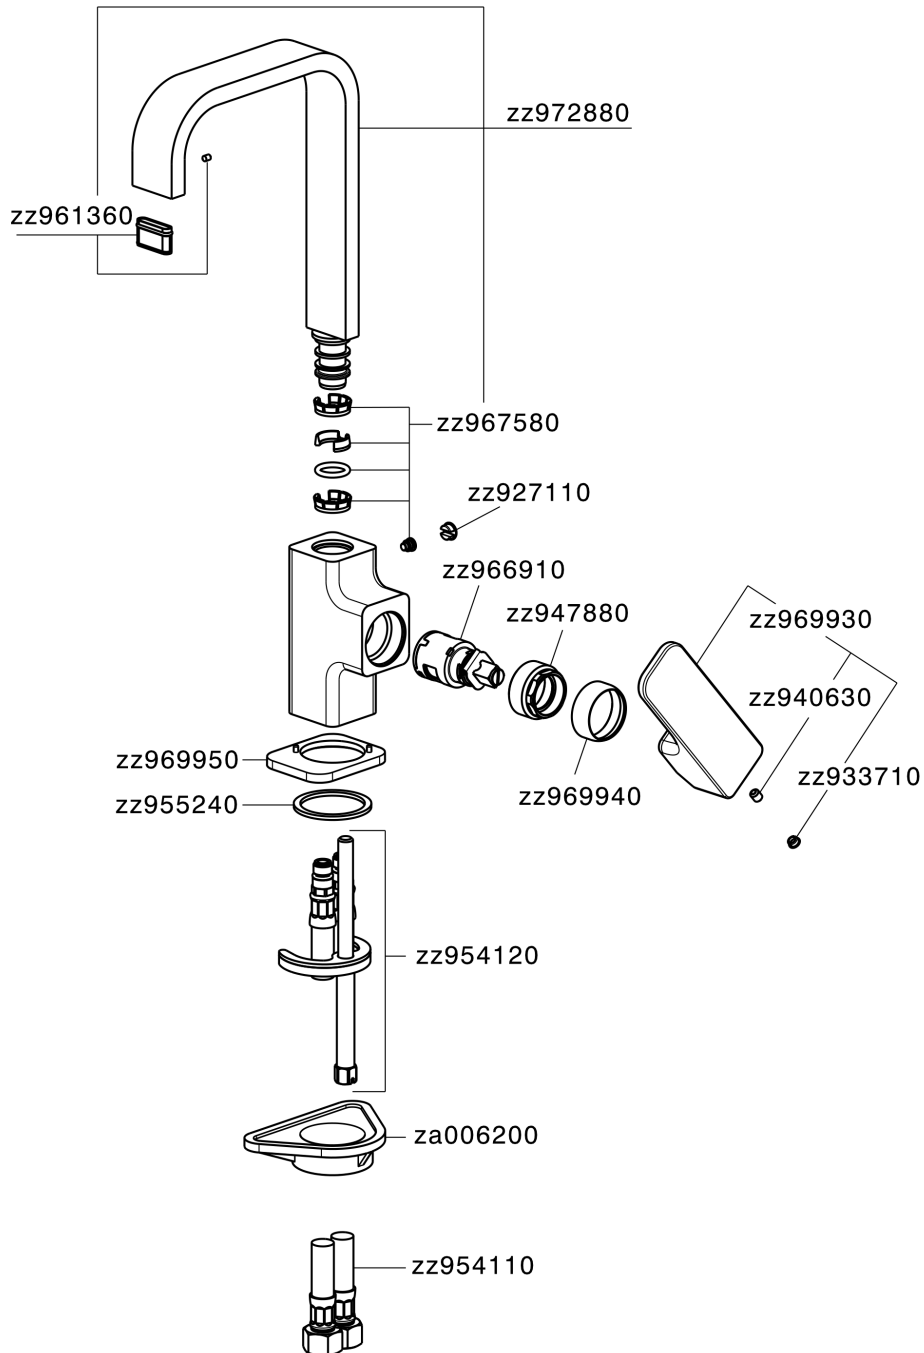

Single lever washbasin mixer EnergySave CUBIC_CU000485

CU000485

<https://en.cisal.it/single-lever-washbasin-mixer-energysave-cubic-cu000485>

2026-04-29