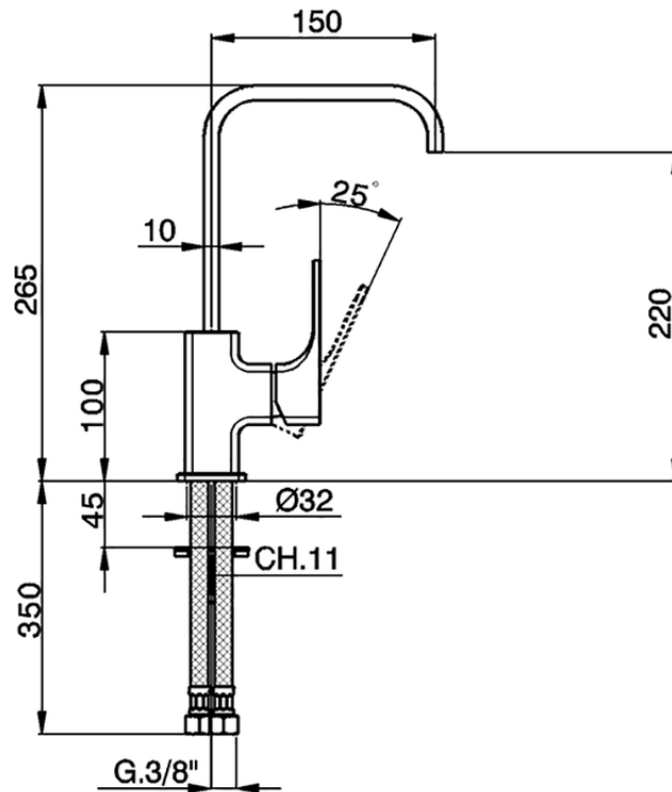

Single lever washbasin mixer EnergySave CUBIC_CU000485

CU000485

<https://en.cisal.it/single-lever-washbasin-mixer-energysave-cubic-cu000485>

2026-06-13