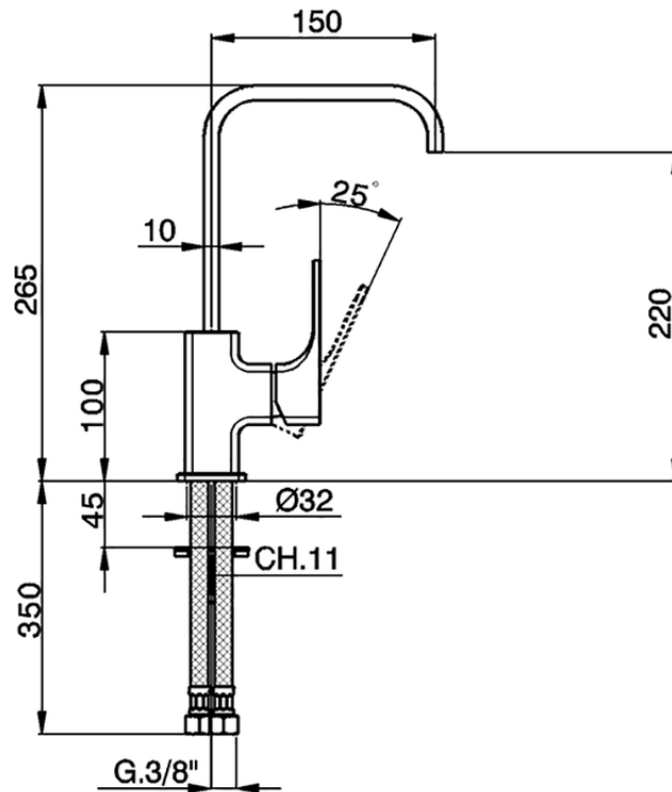

Single lever washbasin mixer EnergySave CUBIC_CU000485

CU000485

<https://en.cisal.it/single-lever-washbasin-mixer-energysave-cubic-cu000485>

2026-04-29