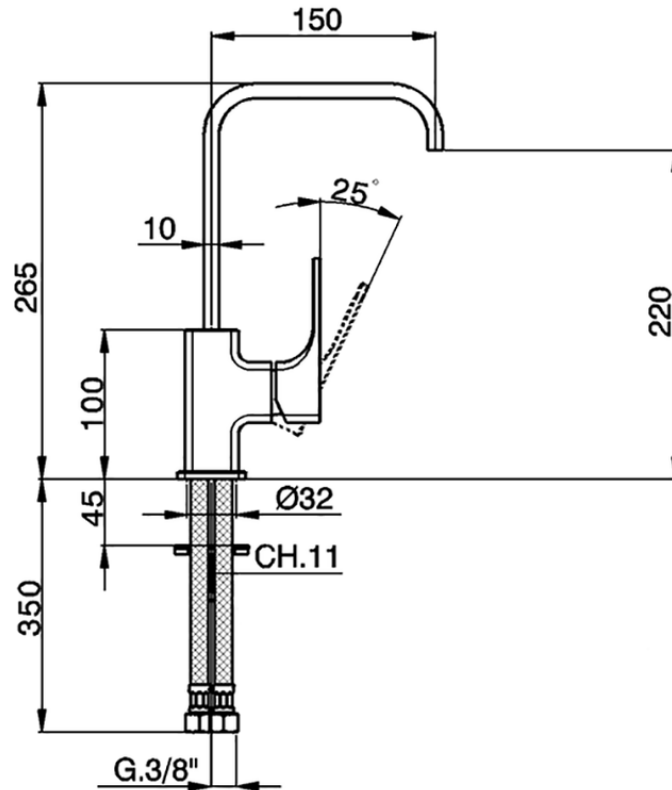

Single lever washbasin mixer EnergySave CUBIC_CU000485

CU000485

<https://en.cisal.it/single-lever-washbasin-mixer-energysave-cubic-cu000485>

2026-05-20