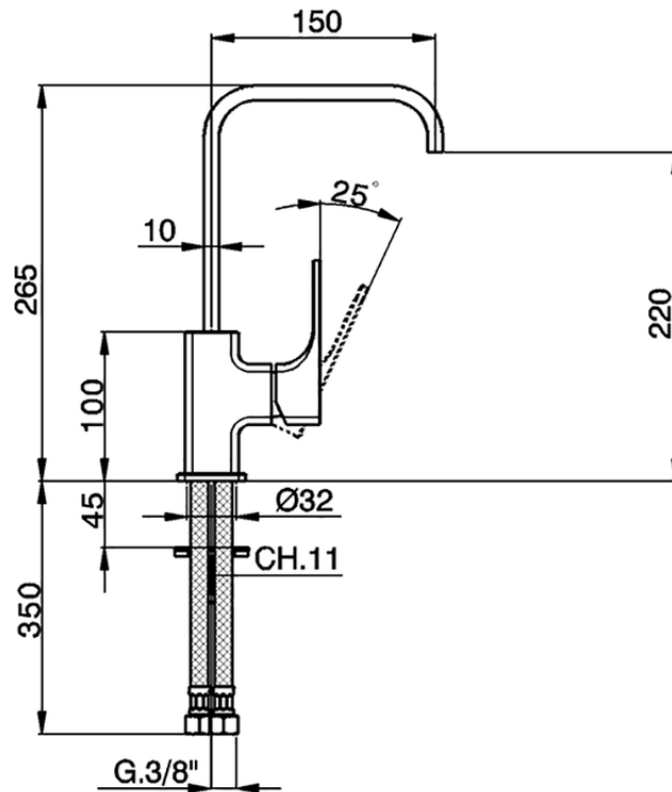

Single lever washbasin mixer EnergySave CUBIC_CU000485

CU000485

<https://en.cisal.it/single-lever-washbasin-mixer-energysave-cubic-cu000485>

2026-04-08