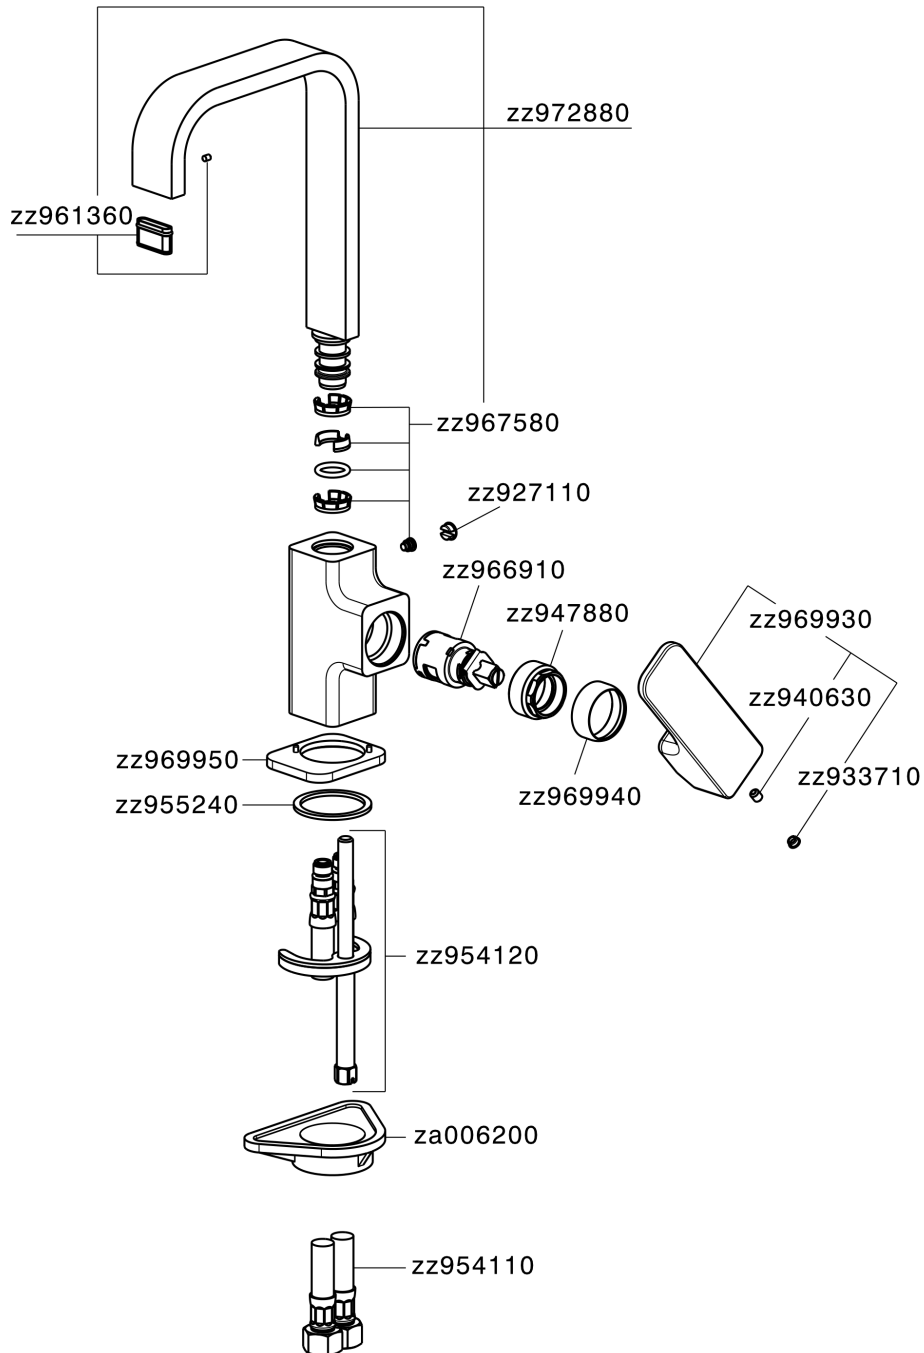

Single lever washbasin mixer EnergySave CUBIC_CU000485

MODEL **CU000485**

Single lever washbasin mixer EnergySave, without automatic pop-up waste, G.3/8" stainless steel flexible hoses

AVAILABLE FINISHINGS

-  **21** 21 Chrome
-  **2B** 2B Polished Nickel
-  **2F** 2F Brushed Nickel
-  **40** 40 Matt Black

CHARACTERISTICS

Cartridge Spare Parts **ZZ96691000**

25 mm Cartridge

EcoStop

EcoStop feature limits water flow to approximately 50% of maximum output with one point of resistance on setting. Push slightly past the middle stop only when full water output is required. This will save water up to 50%.

EnergySave

Thanks to the EnergySave device, only cold water will be drawn if the lever is operated in the central position, so that the water heater will not be engaged and no hot water wasted, leading to considerable savings in energy and costs. The temperature can be adjusted by rotating the lever to the left, until the desired temperature is reached.

Single lever washbasin mixer EnergySave CUBIC_CU000485

CU000485

<https://en.cisal.it/single-lever-washbasin-mixer-energysave-cubic-cu000485>

2026-04-09