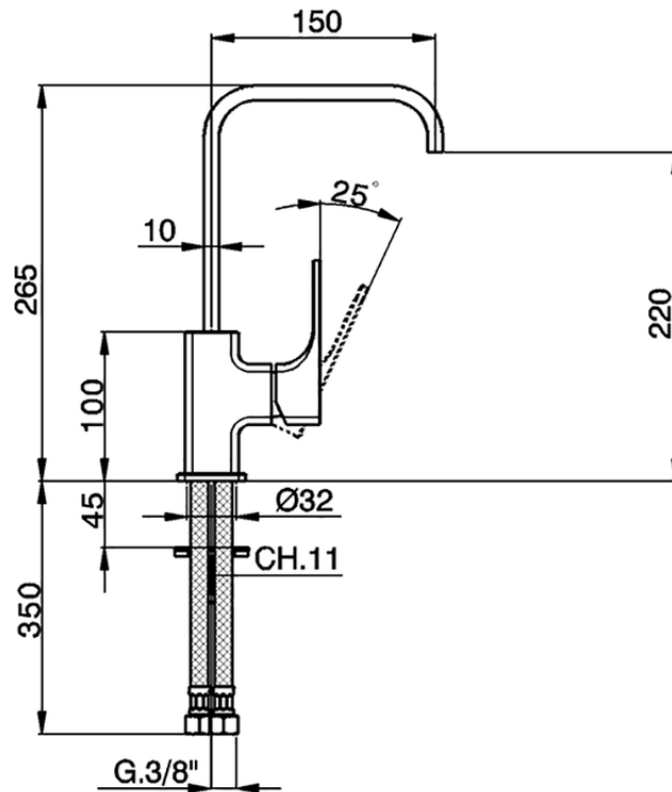

## Single lever washbasin mixer EnergySave CUBIC\_CU000485

CU000485

<https://en.cisal.it/single-lever-washbasin-mixer-energysave-cubic-cu000485>

2026-04-08