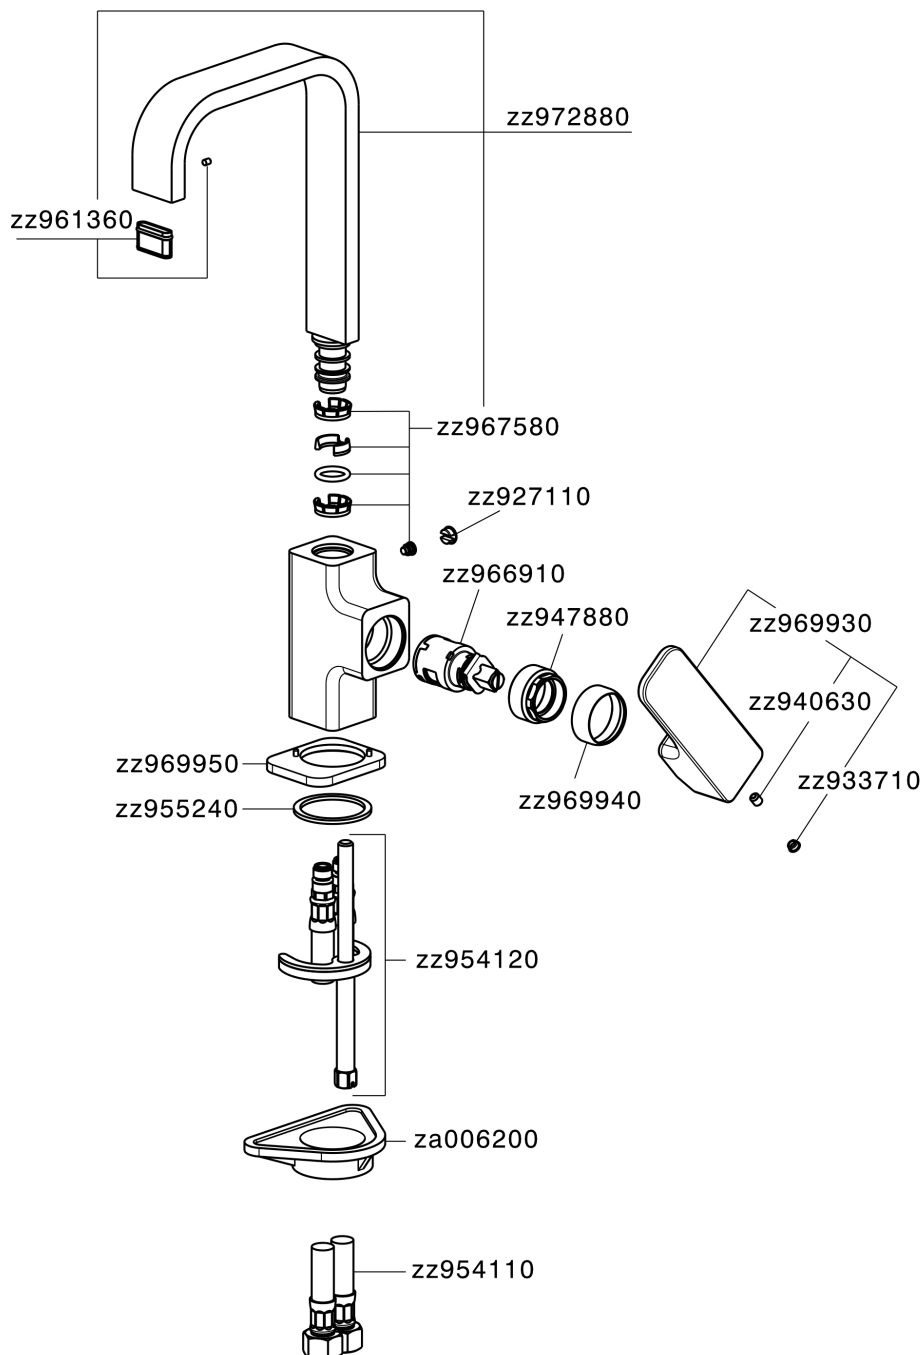

Single lever washbasin mixer EnergySave CUBIC_CU000485

MODEL **CU000485**

Single lever washbasin mixer EnergySave, without automatic pop-up waste, G.3/8" stainless steel flexible hoses

AVAILABLE FINISHINGS

-  **21** 21 Chrome
-  **2B** 2B Polished Nickel
-  **2F** 2F Brushed Nickel
-  **40** 40 Matt Black

CHARACTERISTICS

Cartridge Spare Parts **ZZ96691000**

25 mm Cartridge

EcoStop

EcoStop feature limits water flow to approximately 50% of maximum output with one point of resistance on setting. Push slightly past the middle stop only when full water output is required. This will save water up to 50%.

EnergySave

Thanks to the EnergySave device, only cold water will be drawn if the lever is operated in the central position, so that the water heater will not be engaged and no hot water wasted, leading to considerable savings in energy and costs. The temperature can be adjusted by rotating the lever to the left, until the desired temperature is reached.

Single lever washbasin mixer EnergySave CUBIC_CU000485

CU000485

<https://en.cisal.it/single-lever-washbasin-mixer-energysave-cubic-cu000485>

2026-06-14