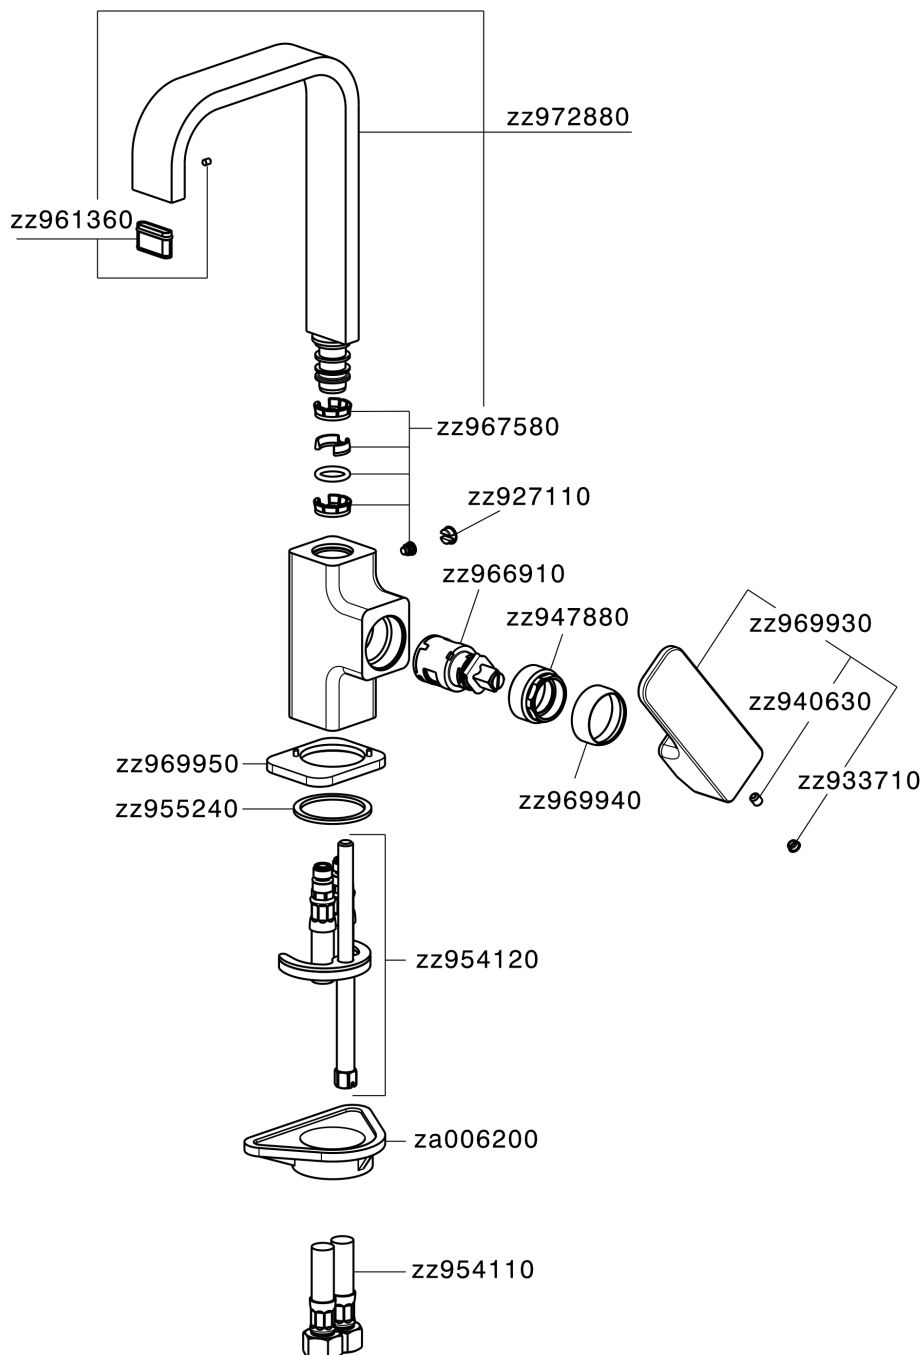

## Single lever washbasin mixer EnergySave CUBIC\_CU000485

CU000485

<https://en.cisal.it/single-lever-washbasin-mixer-energysave-cubic-cu000485>

2026-04-08