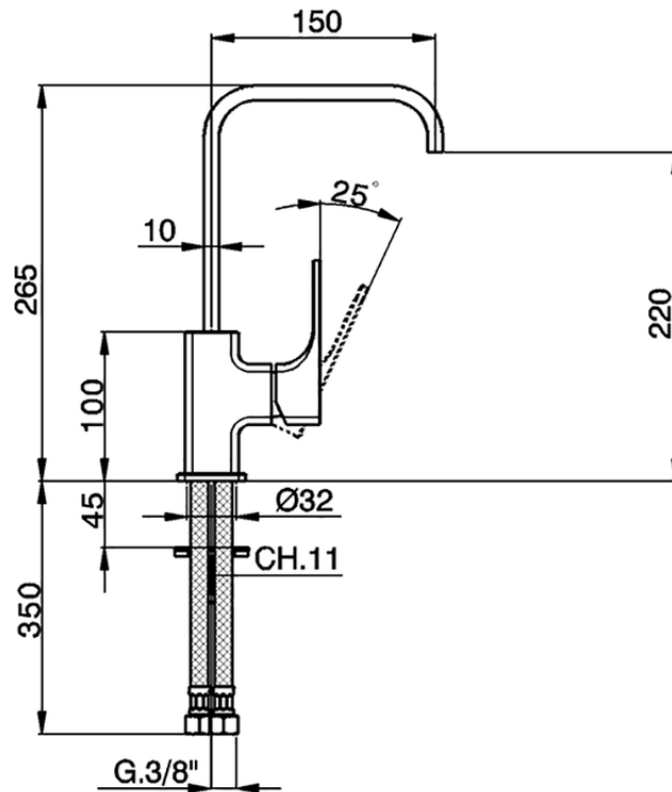

Single lever washbasin mixer EnergySave CUBIC_CU000485

CU000485

<https://en.cisal.it/single-lever-washbasin-mixer-energysave-cubic-cu000485>

2026-06-14