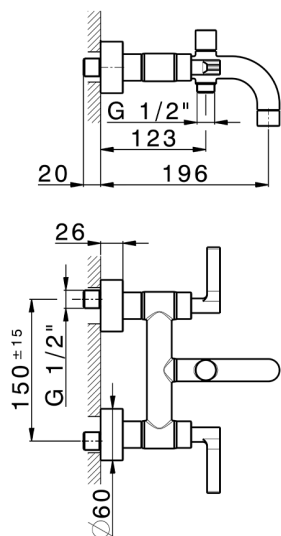

Bath mixer GRACE_GL000130

MODEL **GL000130**

Bath mixer, without shower set, 1/2" M flexible connection

AVAILABLE FINISHINGS

-  **21** 21 Chrome
-  **2F** 2F Brushed Nickel
-  **2W** 2W Brushed Gold
-  **5H** 5H Dark Brass Brushed
-  **5L** 5L Brushed Black Titanium
-  **6T** 6T Chrome/Matt Black