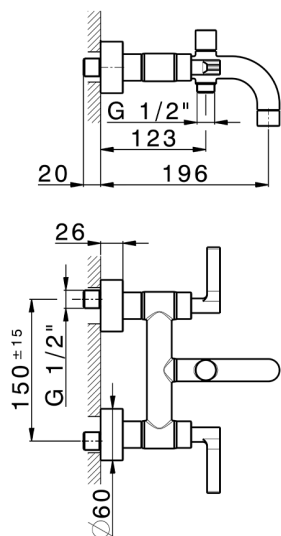

CHARACTERISTICS

2024-12-22