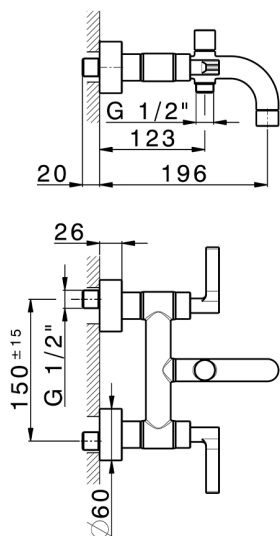

CHARACTERISTICS

2024-12-21