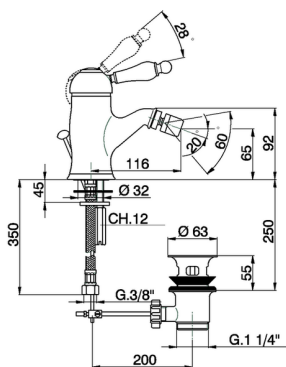

Single lever bidet mixer ARCANA EMPRESS_EM000550

MODEL **EM000550**

Single lever bidet mixer, with automatic 1"1/4 automatic pop-up waste, G.3/8" stainless steel flexible hoses

AVAILABLE FINISHINGS

-  **21** 21 Chrome
-  **24** 24 Gold
-  **26** 26 Old Copper
-  **27** 27 Old Bronze
-  **2A** 2A Satin Brushed Nickel
-  **74** 74 Chrome/Gold

CHARACTERISTICS

Cartridge Spare Parts **ZZ92909000**

43 mm Cartridge

Single lever bidet mixer ARCANA EMPRESS_EM000550

EM000550

<https://en.cisal.it/single-lever-bidet-mixer-arcana-empress-em000550>

2025-01-06