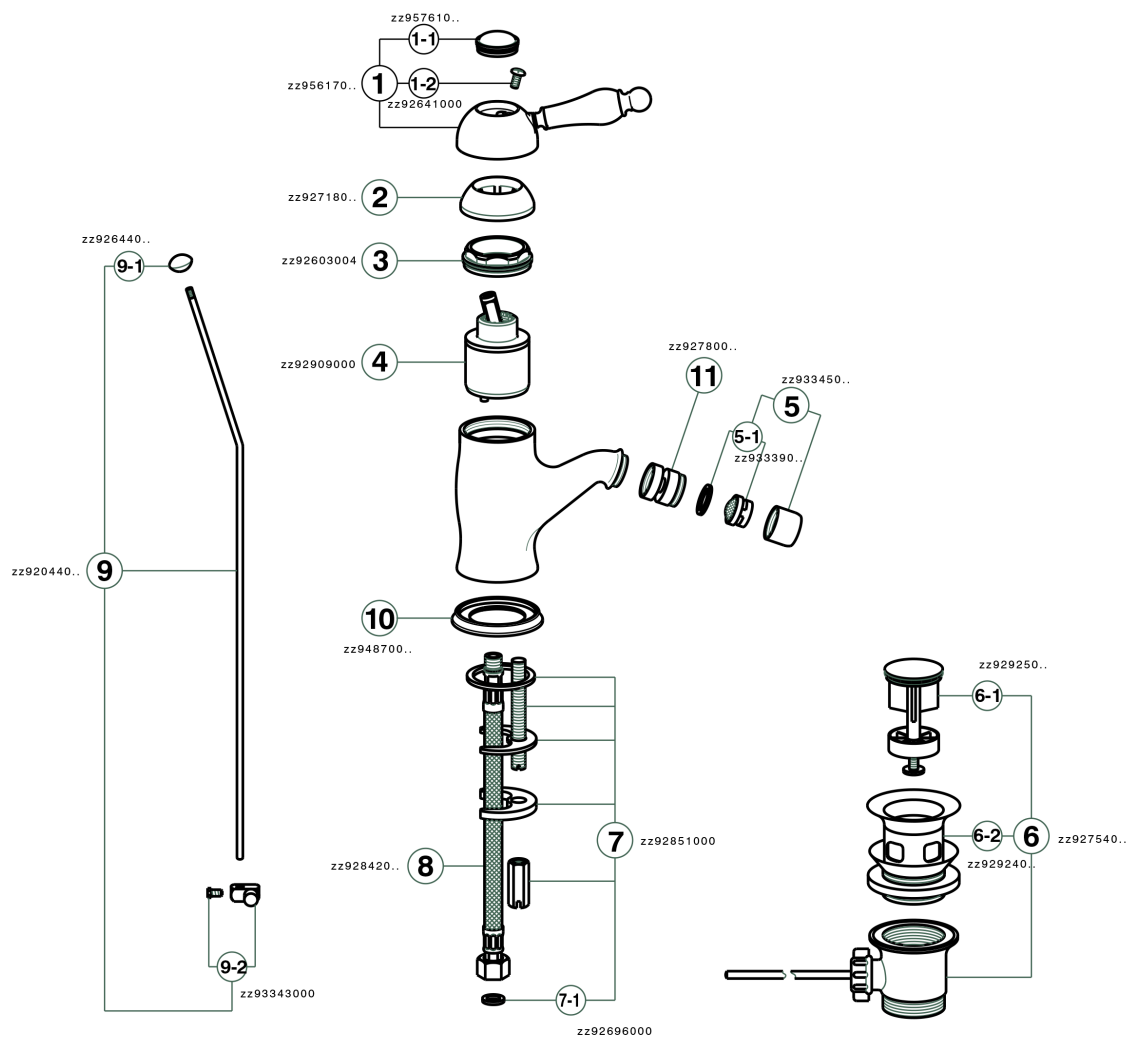

## Single lever bidet mixer ARCANA EMPRESS\_EM000550

EM000550

<https://en.cisal.it/single-lever-bidet-mixer-arcana-empress-em000550>

2025-01-06