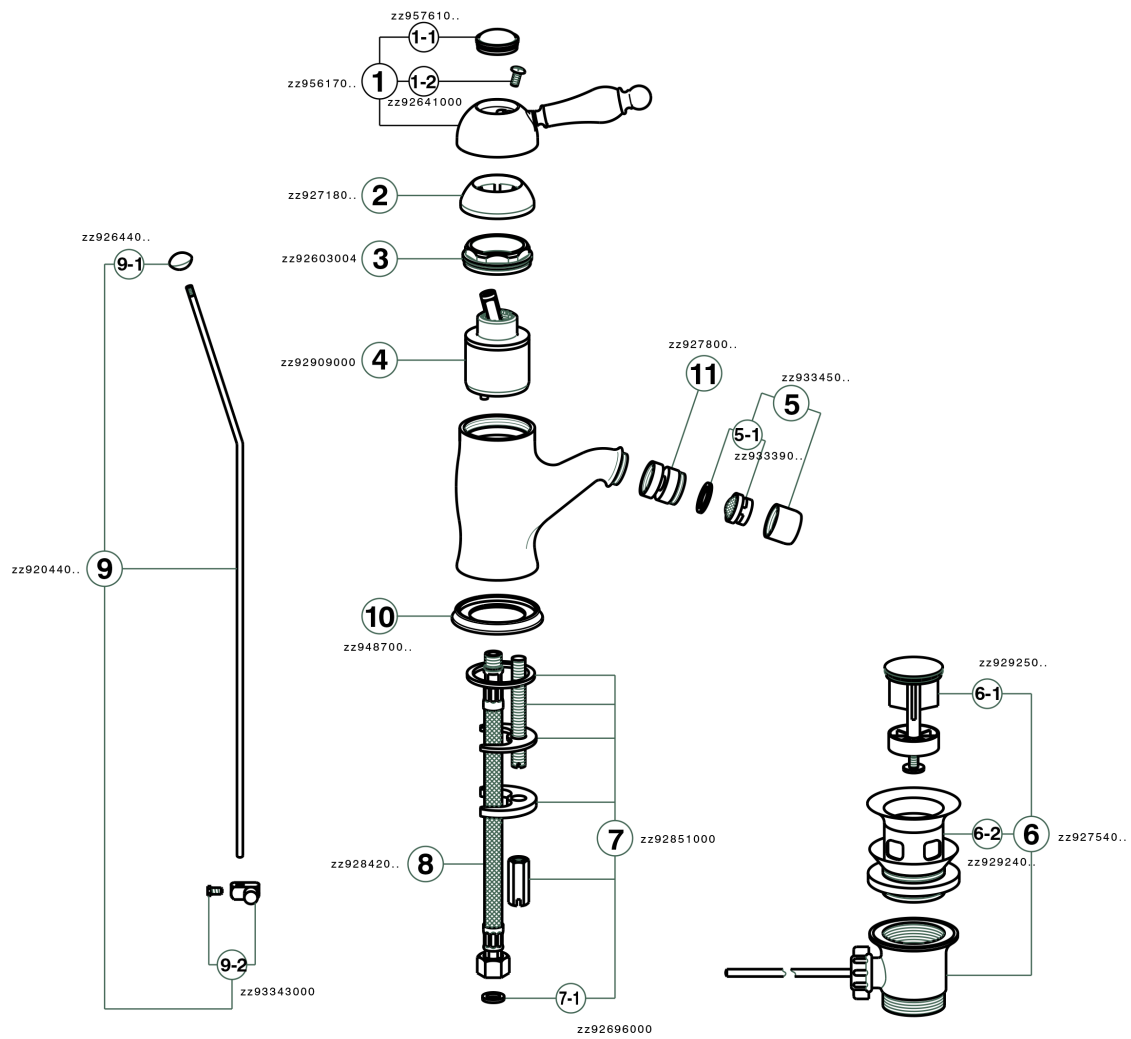

Single lever bidet mixer ARCANA EMPRESS_EM000550

MODEL **EM000550**

Single lever bidet mixer, with automatic 1"1/4 automatic pop-up waste, G.3/8" stainless steel flexible hoses

AVAILABLE FINISHINGS

-  **21** 21 Chrome
-  **24** 24 Gold
-  **26** 26 Old Copper
-  **27** 27 Old Bronze
-  **2A** 2A Satin Brushed Nickel
-  **74** 74 Chrome/Gold

CHARACTERISTICS

Cartridge Spare Parts **ZZ92909000**

43 mm Cartridge

Single lever bidet mixer ARCANA EMPRESS_EM000550

EM000550

<https://en.cisal.it/single-lever-bidet-mixer-arcana-empress-em000550>

2025-01-06