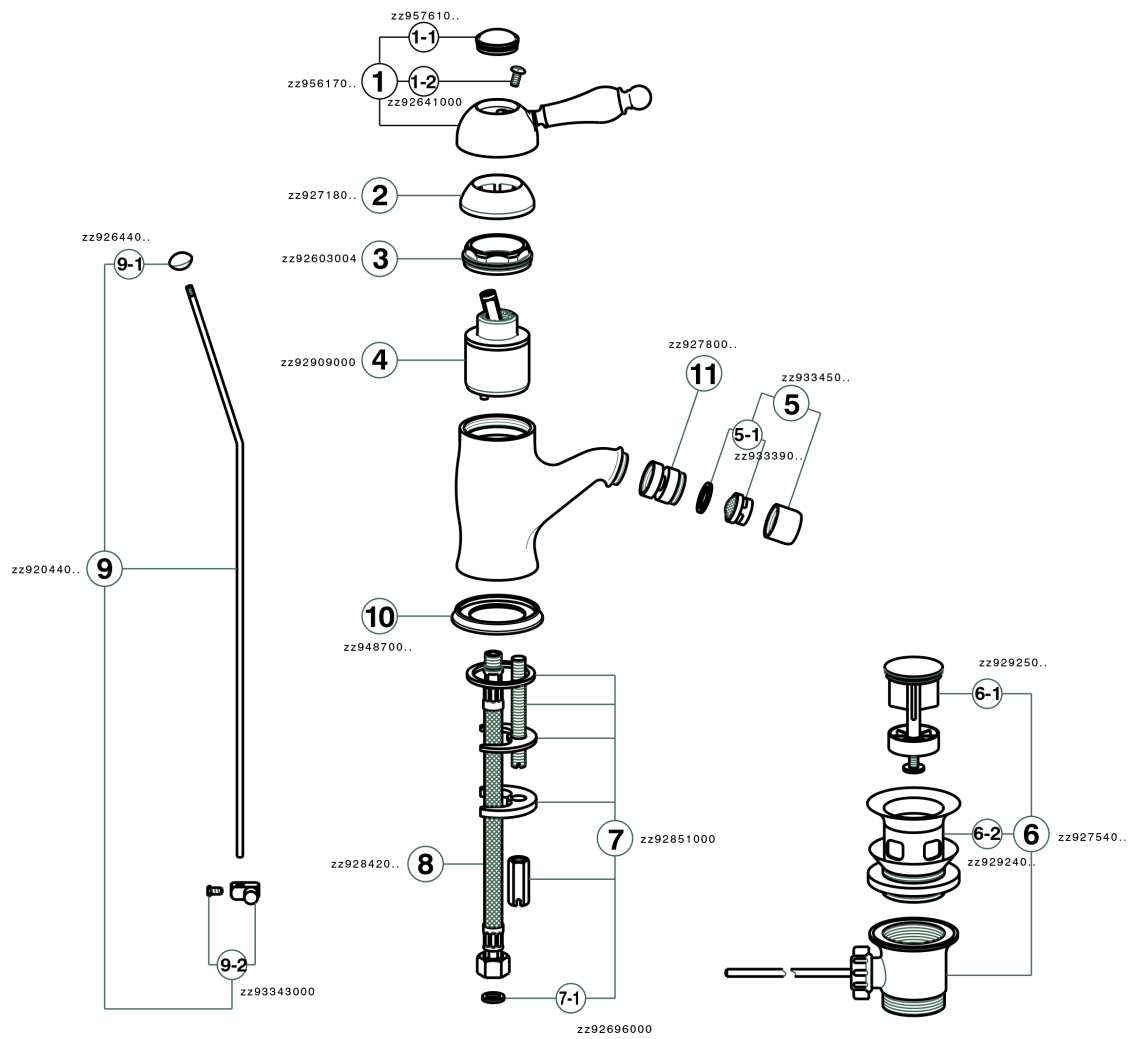

Single lever bidet mixer ARCANA EMPRESS_EM000550

EM000550

<https://en.cisal.it/single-lever-bidet-mixer-arcana-empress-em000550>

2025-01-06