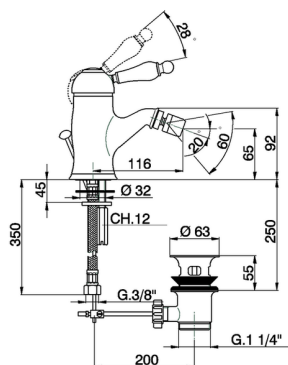

## Single lever bidet mixer ARCANA EMPRESS\_EM000550

MODEL **EM000550**

Single lever bidet mixer, with automatic 1"1/4 automatic pop-up waste, G.3/8" stainless steel flexible hoses

### CHARACTERISTICS

Cartridge Spare Parts **ZZ92909000**

**43 mm Cartridge**

## Single lever bidet mixer ARCANA EMPRESS\_EM000550

EM000550

<https://en.cisal.it/single-lever-bidet-mixer-arcana-empress-em000550>

2025-01-04