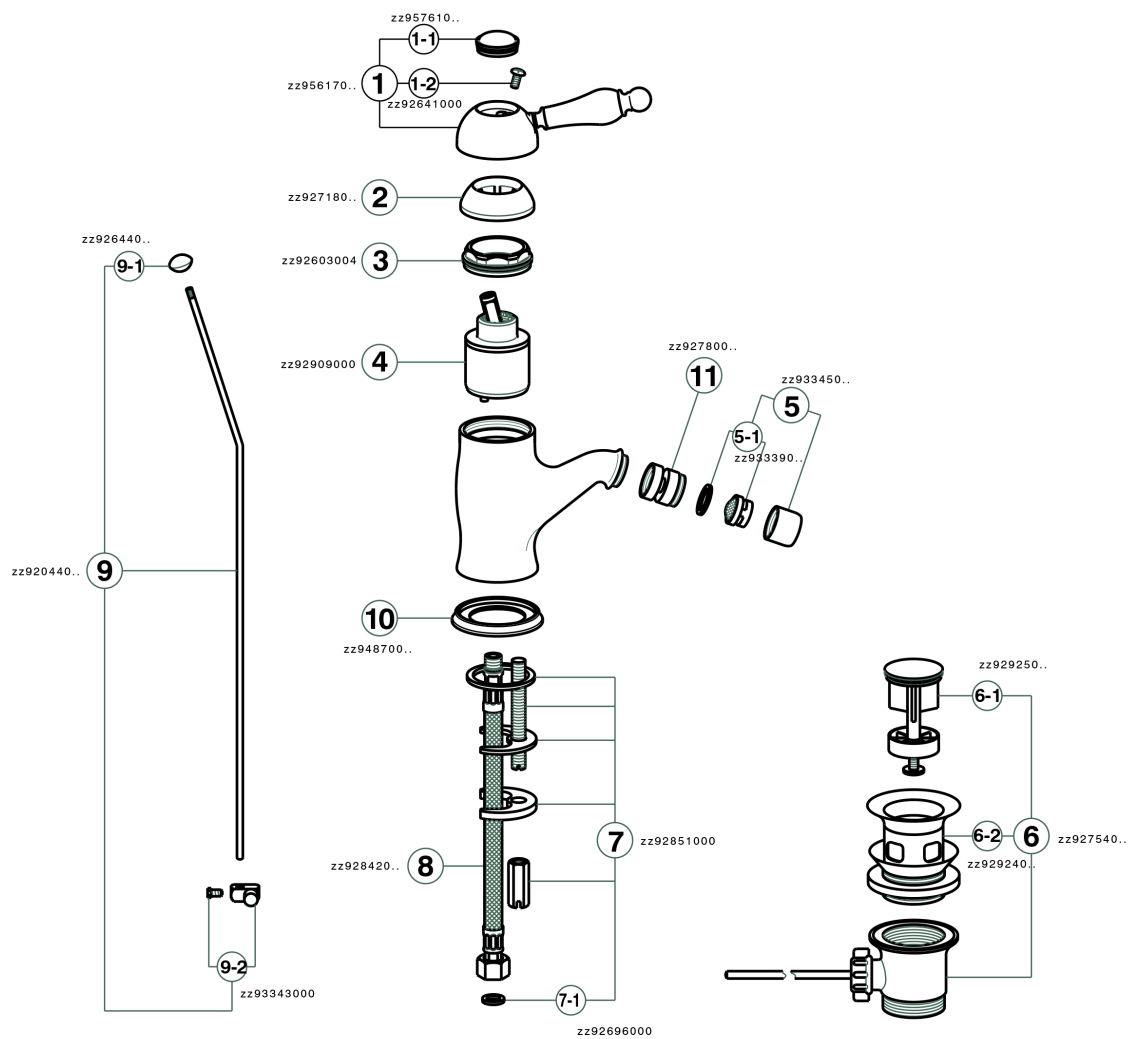

## Single lever bidet mixer ARCANA EMPRESS\_EM000550

MODEL **EM000550**

Single lever bidet mixer, with automatic 1"1/4 automatic pop-up waste, G.3/8" stainless steel flexible hoses

### CHARACTERISTICS

Cartridge Spare Parts **ZZ92909000**

**43 mm Cartridge**

## Single lever bidet mixer ARCANA EMPRESS\_EM000550

EM000550

<https://en.cisal.it/single-lever-bidet-mixer-arcana-empress-em000550>

2025-01-04