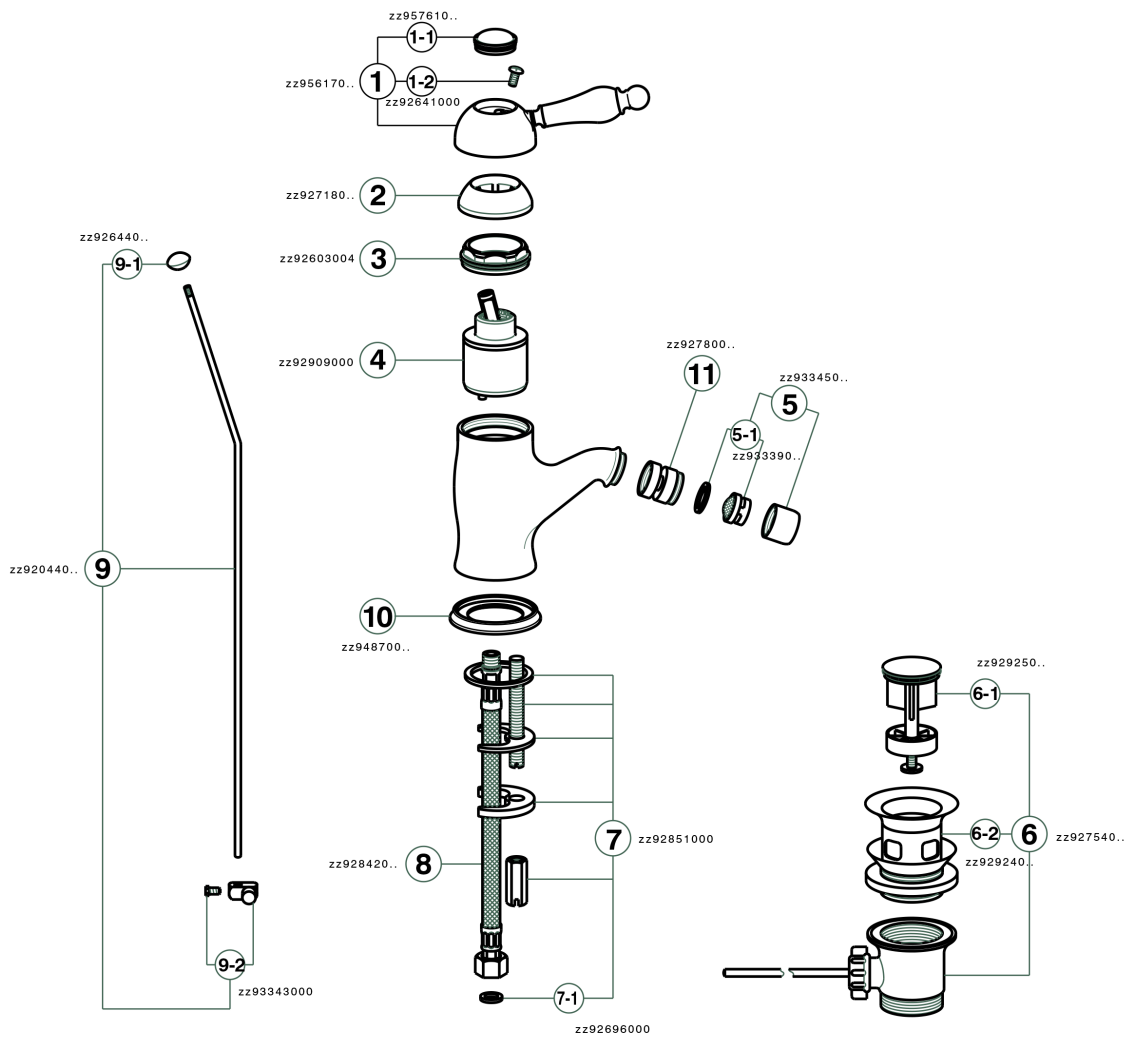

## Single lever bidet mixer ARCANA EMPRESS\_EM000550

EM000550

<https://en.cisal.it/single-lever-bidet-mixer-arcana-empress-em000550>

2025-01-04