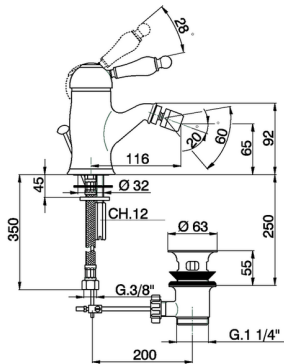

Single lever bidet mixer ARCANA EMPRESS_EM000550

MODEL **EM000550**

Single lever bidet mixer, with automatic 1"1/4 automatic pop-up waste, G.3/8" stainless steel flexible hoses

AVAILABLE FINISHINGS

-  **21** 21 Chrome
-  **24** 24 Gold
-  **26** 26 Old Copper
-  **27** 27 Old Bronze
-  **2A** 2A Satin Brushed Nickel
-  **74** 74 Chrome/Gold

CHARACTERISTICS

Cartridge Spare Parts **ZZ92909000**

43 mm Cartridge

Single lever bidet mixer ARCANA EMPRESS_EM000550

EM000550

<https://en.cisal.it/single-lever-bidet-mixer-arcana-empress-em000550>

2025-01-06