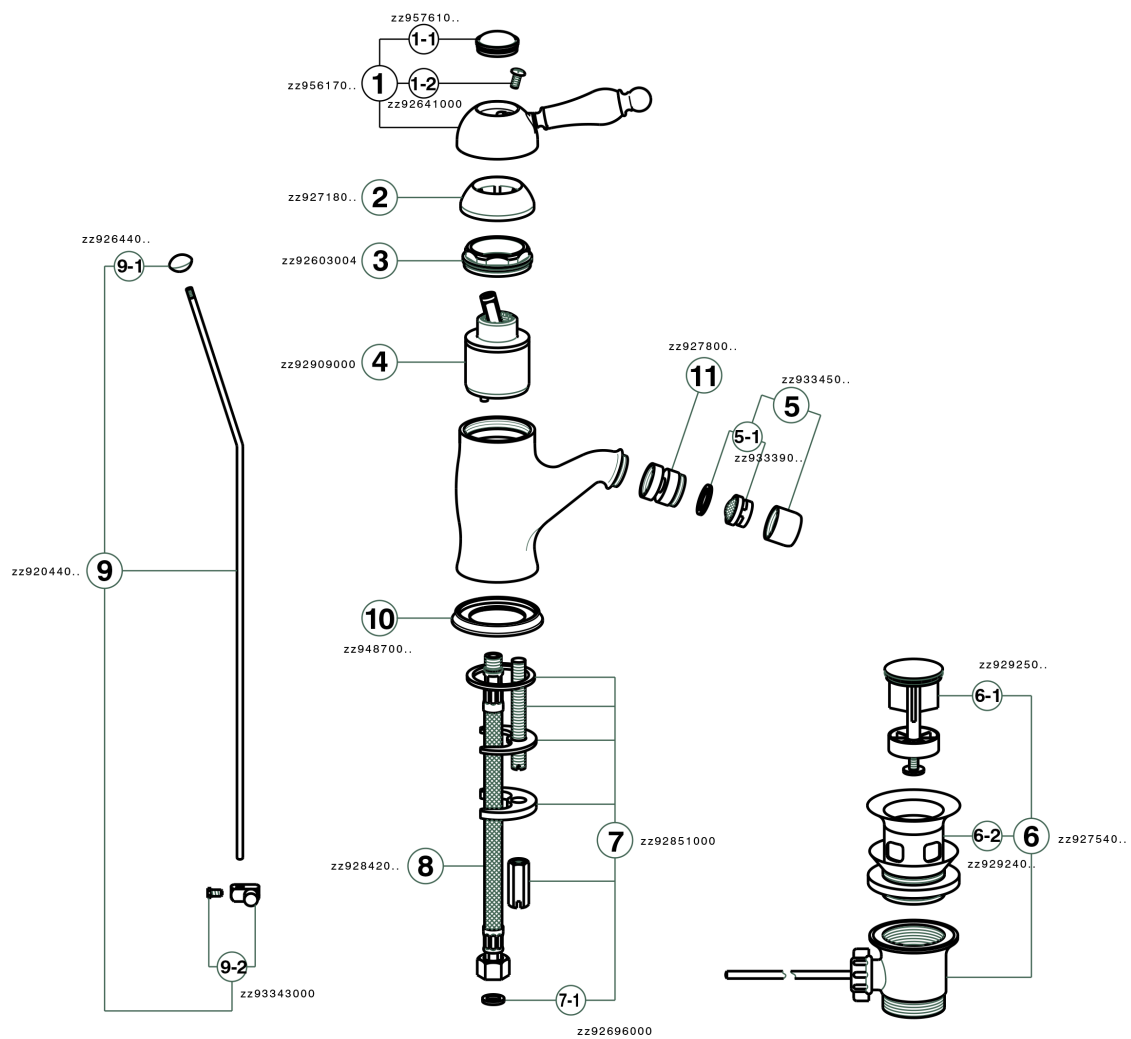

Single lever bidet mixer ARCANA EMPRESS_EM000550

MODEL **EM000550**

Single lever bidet mixer, with automatic 1"1/4 automatic pop-up waste, G.3/8" stainless steel flexible hoses

AVAILABLE FINISHINGS

-  **21** 21 Chrome
-  **24** 24 Gold
-  **26** 26 Old Copper
-  **27** 27 Old Bronze
-  **2A** 2A Satin Brushed Nickel
-  **74** 74 Chrome/Gold

CHARACTERISTICS

Cartridge Spare Parts **ZZ92909000**

43 mm Cartridge

Single lever bidet mixer ARCANA EMPRESS_EM000550

EM000550

<https://en.cisal.it/single-lever-bidet-mixer-arcana-empress-em000550>

2025-01-06