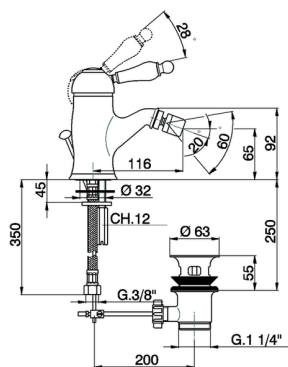

Single lever bidet mixer ARCANA EMPRESS_EM000550

MODEL **EM000550**

Single lever bidet mixer, with automatic 1"1/4 automatic pop-up waste, G.3/8" stainless steel flexible hoses

AVAILABLE FINISHINGS

-  **21** 21 Chrome
-  **24** 24 Gold
-  **26** 26 Old Copper
-  **27** 27 Old Bronze
-  **2A** 2A Satin Brushed Nickel
-  **74** 74 Chrome/Gold

CHARACTERISTICS

Cartridge Spare Parts **ZZ92909000**

43 mm Cartridge

Single lever bidet mixer ARCANA EMPRESS_EM000550

EM000550

<https://en.cisal.it/single-lever-bidet-mixer-arcana-empress-em000550>

2025-01-06