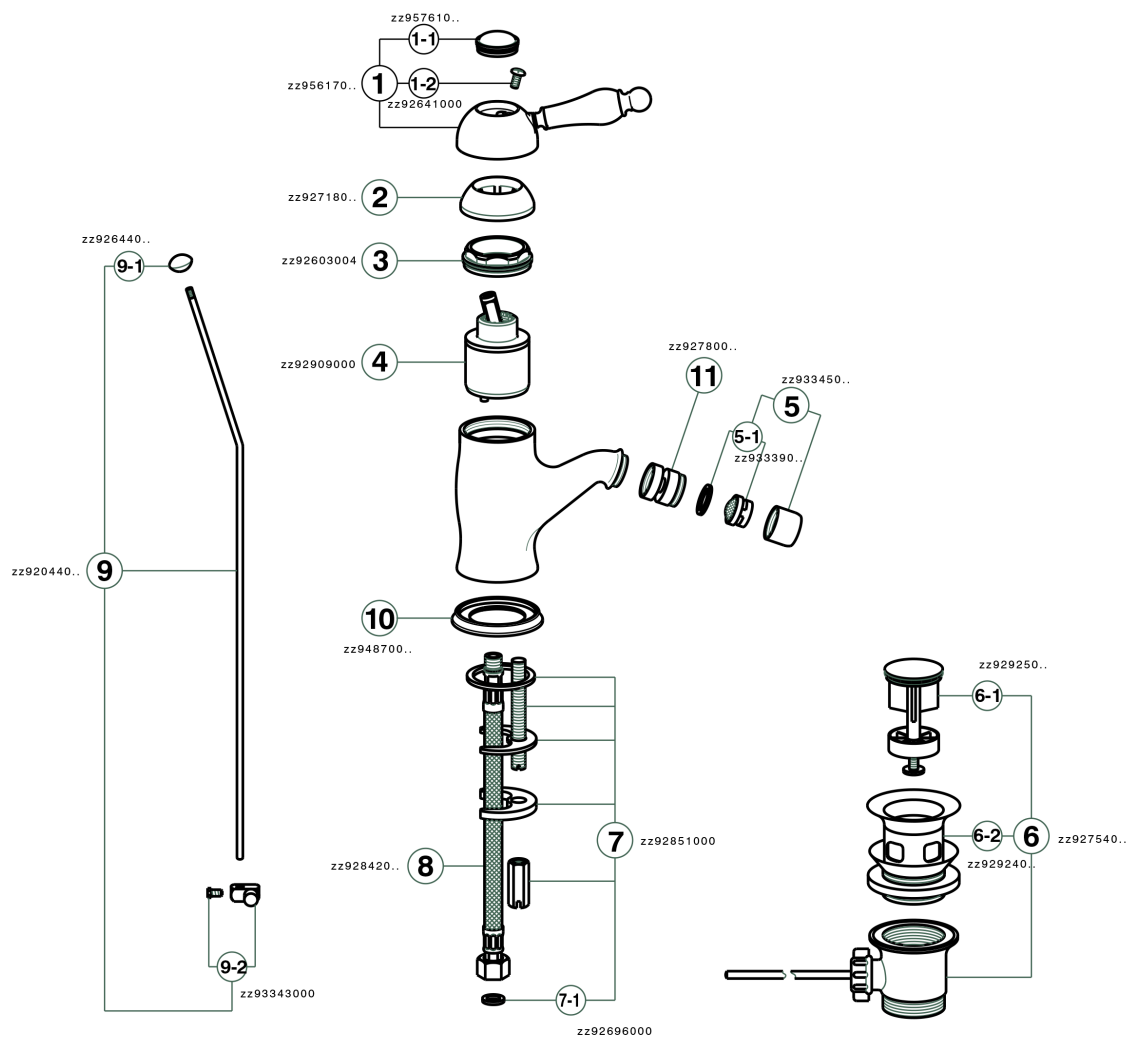

Single lever bidet mixer ARCANA EMPRESS_EM000550

EM000550

<https://en.cisal.it/single-lever-bidet-mixer-arcana-empress-em000550>

2025-01-06