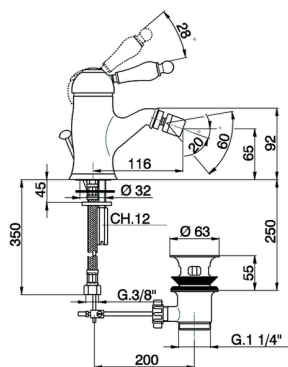

## Single lever bidet mixer ARCANA EMPRESS\_EM000550

MODEL **EM000550**

Single lever bidet mixer, with automatic 1"1/4 automatic pop-up waste, G.3/8" stainless steel flexible hoses

### CHARACTERISTICS

Cartridge Spare Parts **ZZ92909000**

**43 mm Cartridge**

## Single lever bidet mixer ARCANA EMPRESS\_EM000550

EM000550

<https://en.cisal.it/single-lever-bidet-mixer-arcana-empress-em000550>

2025-01-06