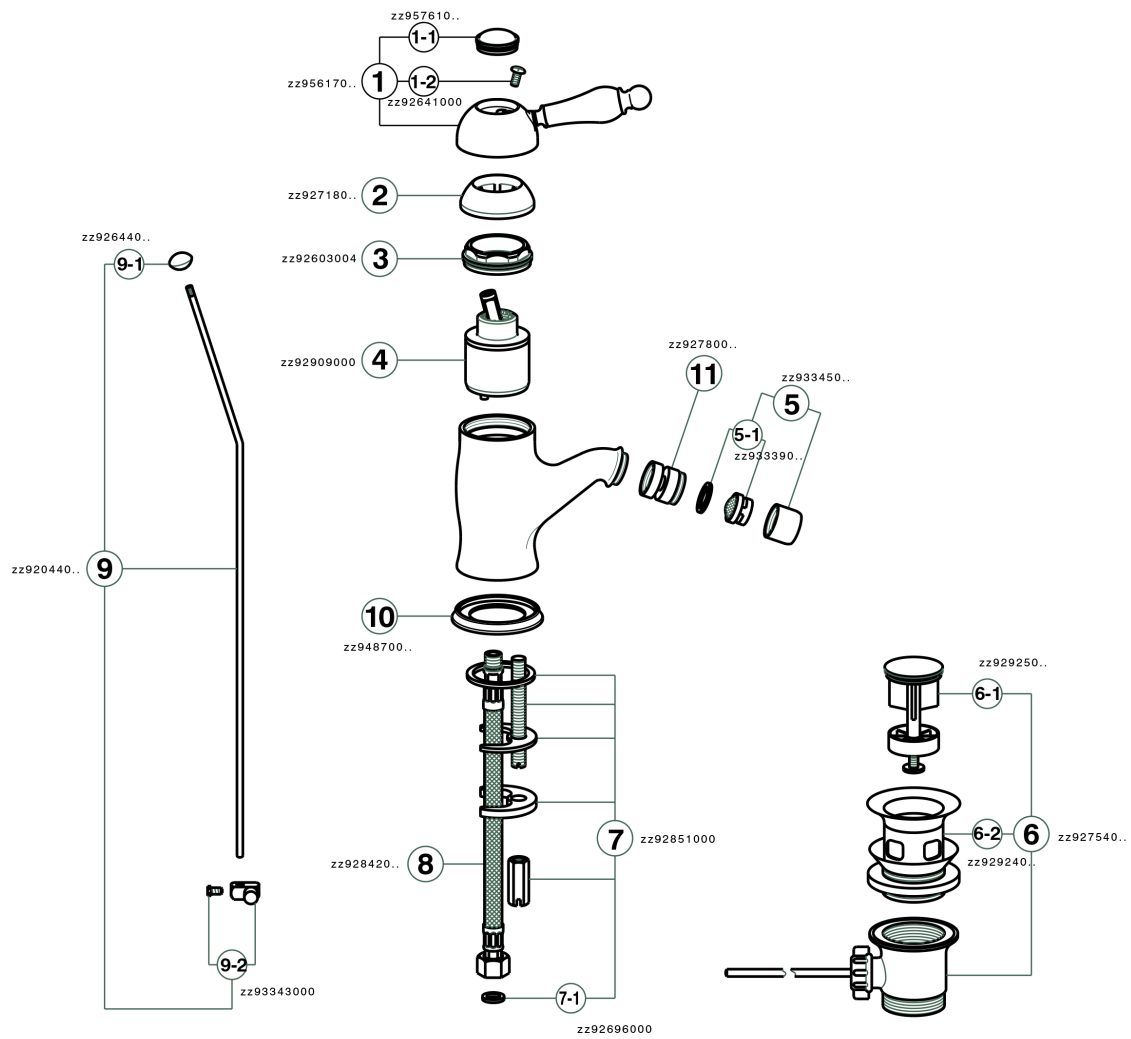

## Single lever bidet mixer ARCANA EMPRESS\_EM000550

MODEL **EM000550**

Single lever bidet mixer, with automatic 1"1/4 automatic pop-up waste, G.3/8" stainless steel flexible hoses

### CHARACTERISTICS

Cartridge Spare Parts **ZZ92909000**

**43 mm Cartridge**

## Single lever bidet mixer ARCANA EMPRESS\_EM000550

EM000550

<https://en.cisal.it/single-lever-bidet-mixer-arcana-empress-em000550>

2025-01-06