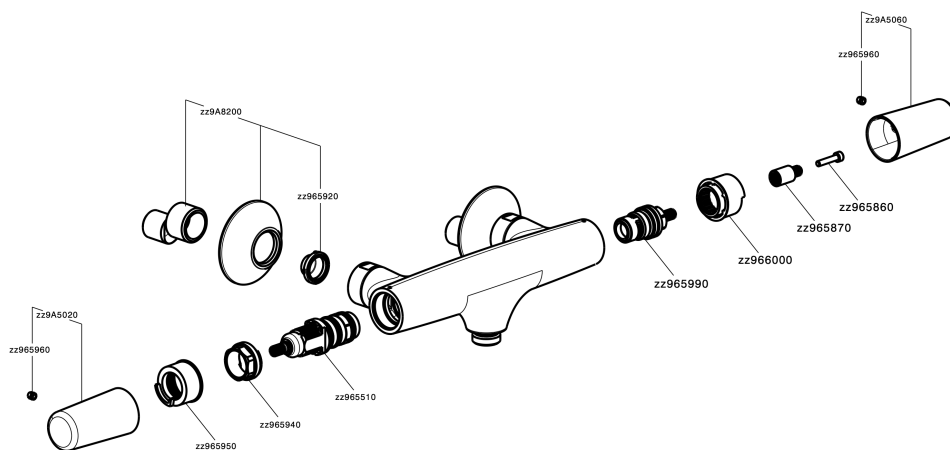

Thermostatic shower mixer VITA_VIT01010

VIT01010

<https://en.cisal.it/thermostatic-shower-mixer-vita-vit01010>

2026-04-04