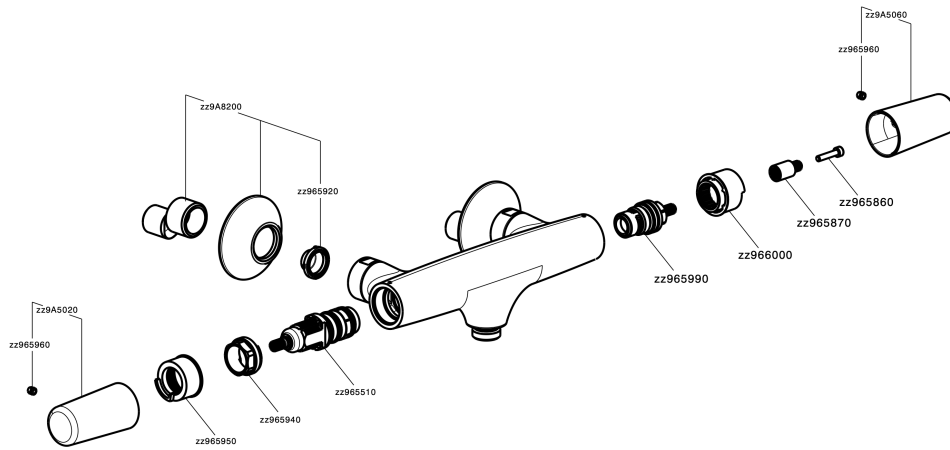

Thermostatic shower mixer VITA_VIT01010

VIT01010

<https://en.cisal.it/thermostatic-shower-mixer-vita-vit01010>

2026-04-25