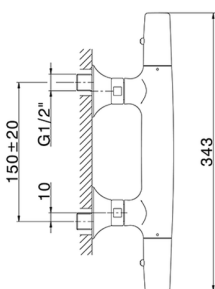

## Thermostatic shower mixer VITA\_VIT01010

MODEL **VIT01010**

Thermostatic shower mixer, without shower set, 1/2" M flexible connection

### CHARACTERISTICS

Cartridge Spare Parts **ZZ96551000**

**TMX 25 Thermostatic Valve**