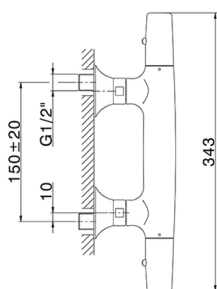

Thermostatic shower mixer VITA_VIT01010

MODEL **VIT01010**

Thermostatic shower mixer, without shower set, 1/2" M flexible connection

AVAILABLE FINISHINGS

-  **21** 21 Chrome
-  **2Q** 2Q Black Titanium
-  **40** 40 Matt Black
-  **4Q** 4Q Matt White

CHARACTERISTICS

Cartridge Spare Parts **ZZ96551000**

TMX 25 Thermostatic Valve

SafeTouch

The Cisal SafeTouch system maintains the mixer body cool to the touch during operation.

Thermostatic

The Cisal thermostatic is your personal water manager, helping you to handle, control and save water and energy.