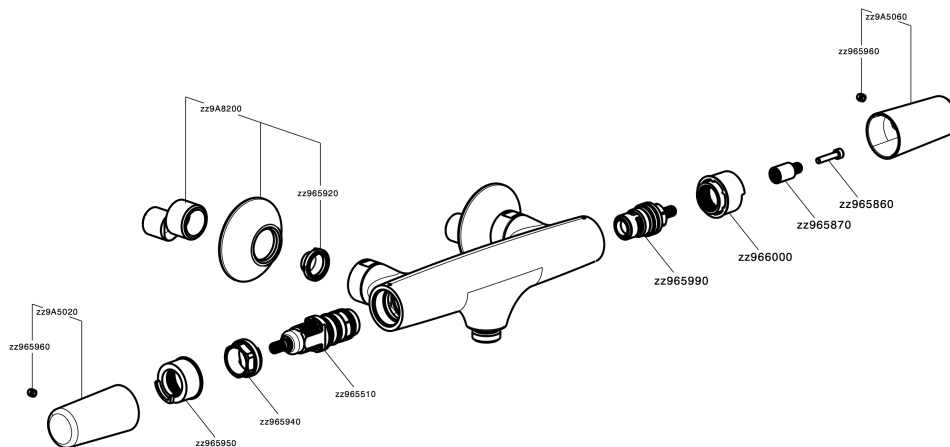

Thermostatic shower mixer VITA_VIT01010

VIT01010

<https://en.cisal.it/thermostatic-shower-mixer-vita-vit01010>

2026-06-13