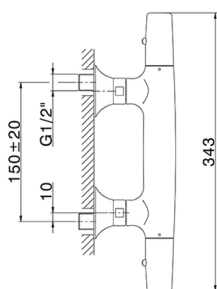

## Thermostatic shower mixer VITA\_VIT01010

MODEL **VIT01010**

Thermostatic shower mixer, without shower set, 1/2" M flexible connection

### CHARACTERISTICS

Cartridge Spare Parts **ZZ96551000**

**TMX 25 Thermostatic Valve**