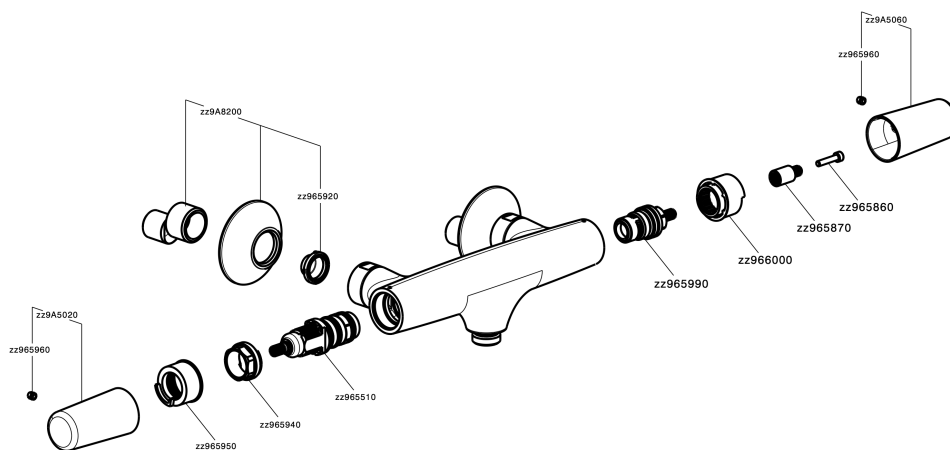

Thermostatic shower mixer VITA_VIT01010

VIT01010

<https://en.cisal.it/thermostatic-shower-mixer-vita-vit01010>

2026-06-05