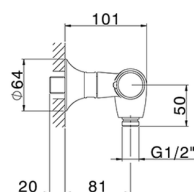

Thermostatic shower mixer VITA_VIT01010

MODEL **VIT01010**

Thermostatic shower mixer, without shower set, 1/2" M flexible connection

AVAILABLE FINISHINGS

-  **21** 21 Chrome
-  **2Q** 2Q Black Titanium
-  **40** 40 Matt Black
-  **4Q** 4Q Matt White

CHARACTERISTICS

Cartridge Spare Parts **ZZ96551000**

TMX 25 Thermostatic Valve

SafeTouch

The Cisal SafeTouch system maintains the mixer body cool to the touch during operation.

Thermostatic

The Cisal thermostatic is your personal water manager, helping you to handle, control and save water and energy.