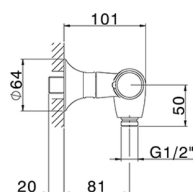

## Thermostatic shower mixer VITA\_VIT01010

MODEL **VIT01010**

Thermostatic shower mixer, without shower set, 1/2" M flexible connection

### CHARACTERISTICS

Cartridge Spare Parts **ZZ96551000**

**TMX 25 Thermostatic Valve**