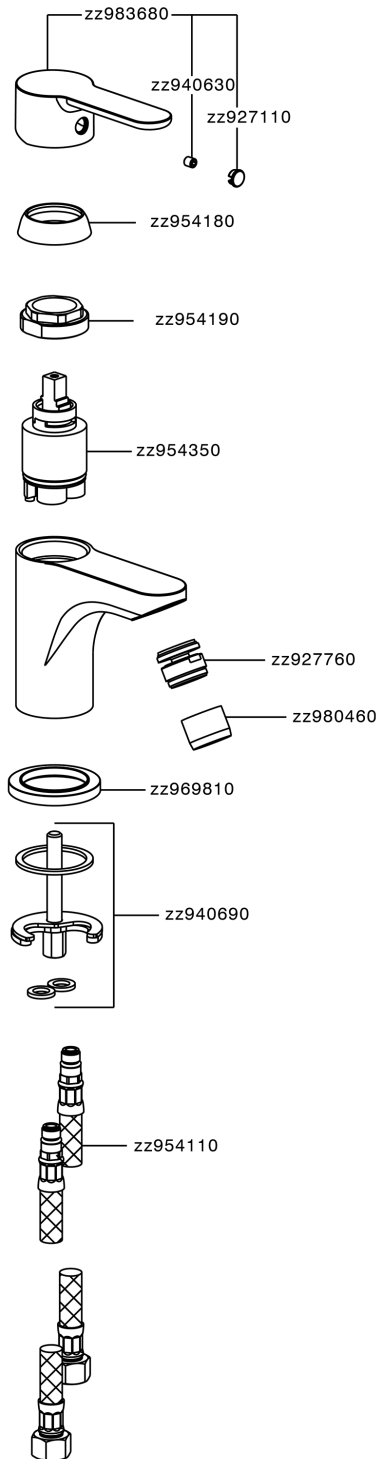

## Single lever bidet mixer TENDER\_C2000560

MODEL **C2000560**

Single lever bidet mixer, without pop up waste, with chain holder cap, G.3/8" Stainless Steel Flexible

AVAILABLE FINISHINGS

CHARACTERISTICS

Cartridge Spare Parts **ZZ95435000**

**35 mm Cartridge**

### EcoStop

EcoStop feature limits water flow to approximately 50% of maximum output with one point of resistance on setting. Push slightly past the middle stop only when full water output is required. This will save water up to 50%.

## Single lever bidet mixer TENDER\_C2000560

C2000560

<https://en.cisal.it/single-lever-bidet-mixer-tender-c2000560>

2024-12-22