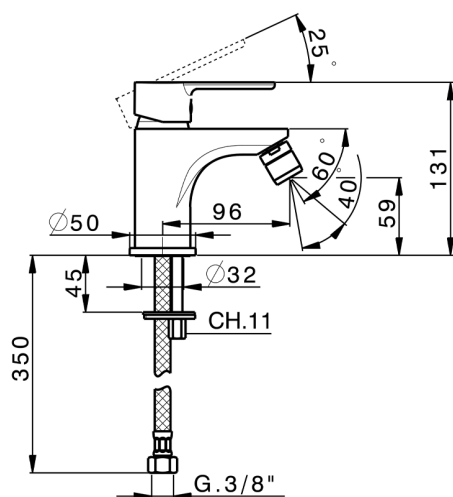

## Single lever bidet mixer TENDER\_C2000560

MODEL **C2000560**

Single lever bidet mixer, without pop up waste, with chain holder cap, G.3/8" Stainless Steel Flexible

AVAILABLE FINISHINGS

CHARACTERISTICS

Cartridge Spare Parts **ZZ95435000**

**35 mm Cartridge**

### EcoStop

EcoStop feature limits water flow to approximately 50% of maximum output with one point of resistance on setting. Push slightly past the middle stop only when full water output is required. This will save water up to 50%.

## Single lever bidet mixer TENDER\_C2000560

C2000560

<https://en.cisal.it/single-lever-bidet-mixer-tender-c2000560>

2024-12-22