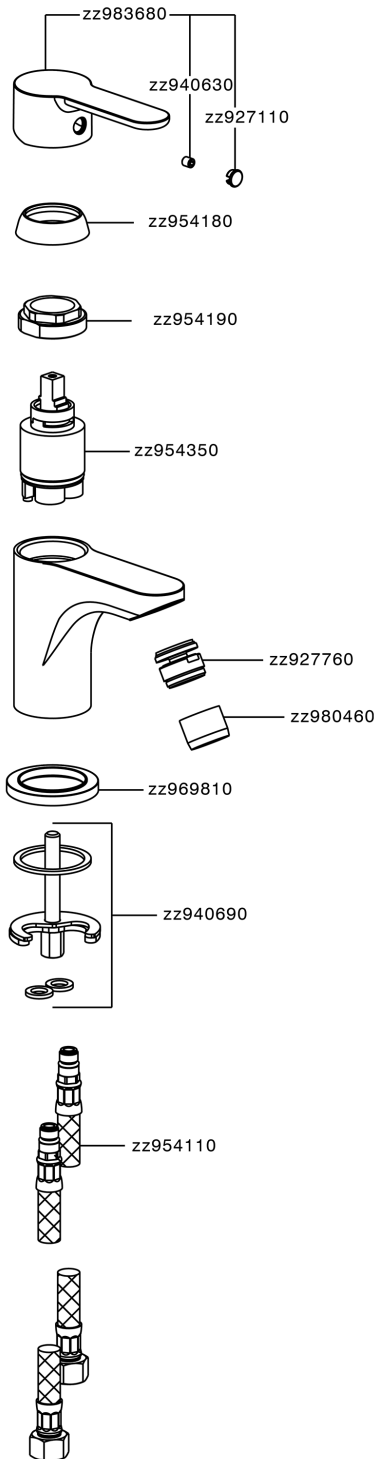

## Single lever bidet mixer TENDER\_C2000560

C2000560

<https://en.cisal.it/single-lever-bidet-mixer-tender-c2000560>

2024-12-22