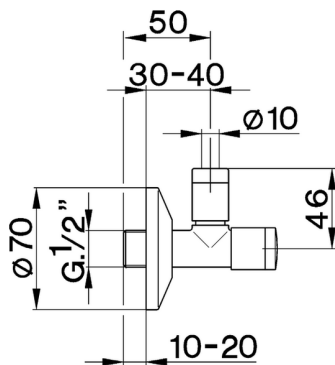

Supply valve COMPONENTS_ZA002900

MODEL **ZA002900**

Supply valve, with filter

AVAILABLE FINISHINGS

-  **21** 21 Chrome
-  **24** 24 Gold
-  **2A** 2A Satin Brushed Nickel
-  **2B** 2B Polished Nickel

CHARACTERISTICS