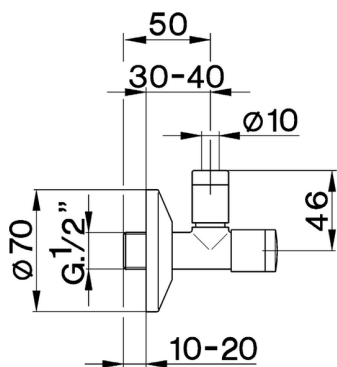

Supply valve COMPONENTS_ZA002900

MODEL **ZA002900**

Supply valve, with filter

AVAILABLE FINISHINGS

-  **21** 21 Chrome
-  **24** 24 Gold
-  **2A** 2A Satin Brushed Nickel
-  **2B** 2B Polished Nickel

CHARACTERISTICS