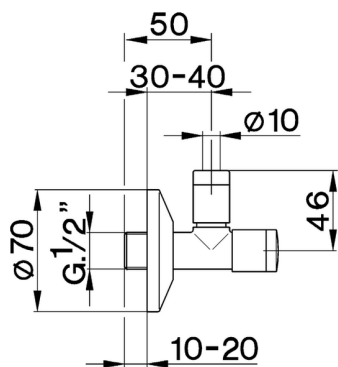

Supply valve COMPONENTS_ZA002900

MODEL **ZA002900**

Supply valve, with filter

AVAILABLE FINISHINGS

-  **21** 21 Chrome
-  **24** 24 Gold
-  **2A** 2A Satin Brushed Nickel
-  **2B** 2B Polished Nickel

CHARACTERISTICS