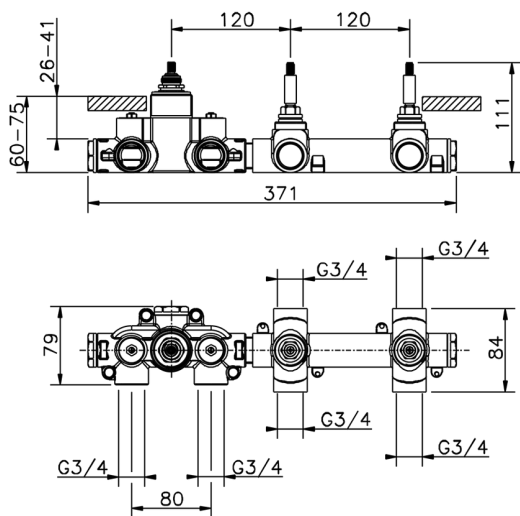

Cover Part for 2 Function Concealed Thermo. Valve VITA_VI01R200

MODEL **VI01R200**

Cover Part for 2 Function Concealed Thermo.Valve,for item ZA01R200

AVAILABLE FINISHINGS

-  **21** 21 Chrome
-  **2Q** 2Q Black Titanium
-  **40** 40 Matt Black
-  **4Q** 4Q Matt White

2 Function Concealed Thermostatic Valve CONCEALED_ZA01R200

MODEL **ZA01R200**

2 Function Concealed Thermostatic Valve

AVAILABLE FINISHINGS

CHARACTERISTICS

Concealed **1**
 Cartridge Spare Parts **23.51A.HF**
HF Thermostatic Valve