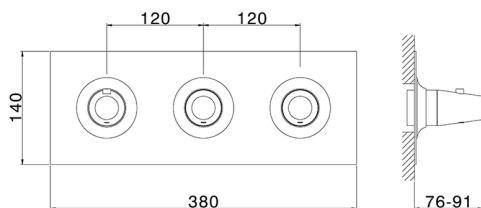

Cover Part for 2 Function Concealed Thermo. Valve VITA_VI01R200

MODEL **VI01R200**

Cover Part for 2 Function Concealed Thermo.Valve,for item ZA01R200

AVAILABLE FINISHINGS

- **21** 21 Chrome
- **2Q** 2Q Black Titanium
- **40** 40 Matt Black
- **4Q** 4Q Matt White

CHARACTERISTICS

Installation **Concealed**
Required concealed parts **ZA01R200**

Thermostatic

The Cisal thermostatic is your personal water manager, helping you to handle, control and save water and energy.