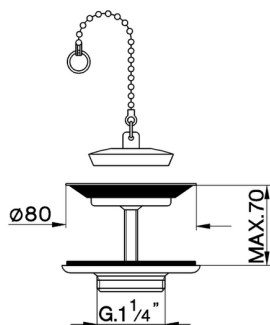

## Waste for sink mixer COMPONENTS\_ZA001600

MODEL **ZA001600**

Waste for sink mixer

AVAILABLE FINISHINGS

CHARACTERISTICS

2026-04-30