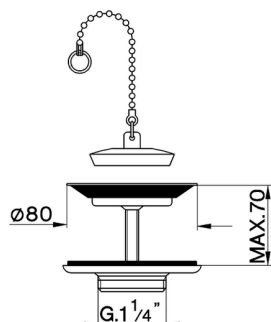

## Waste for sink mixer COMPONENTS\_ZA001600

MODEL **ZA001600**

Waste for sink mixer

AVAILABLE FINISHINGS

**26** 26 Old Copper

**27** 27 Old Bronze

CHARACTERISTICS

2026-06-14