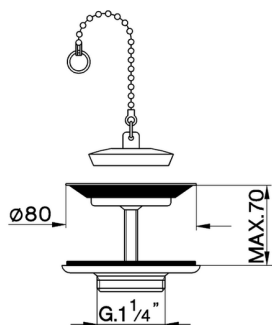

Waste for sink mixer COMPONENTS_ZA001600

MODEL **ZA001600**

Waste for sink mixer

AVAILABLE FINISHINGS

CHARACTERISTICS

2026-04-08