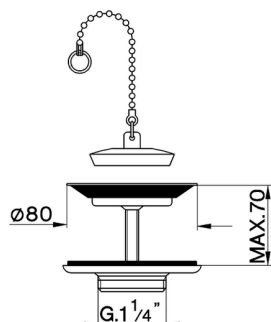

## Waste for sink mixer COMPONENTS\_ZA001600

MODEL **ZA001600**

Waste for sink mixer

AVAILABLE FINISHINGS

**26** 26 Old Copper

**27** 27 Old Bronze

CHARACTERISTICS

2026-04-09