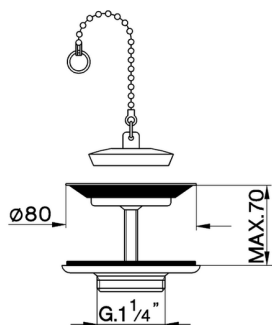

## Waste for sink mixer COMPONENTS\_ZA001600

MODEL **ZA001600**

Waste for sink mixer

AVAILABLE FINISHINGS

CHARACTERISTICS

2026-05-20