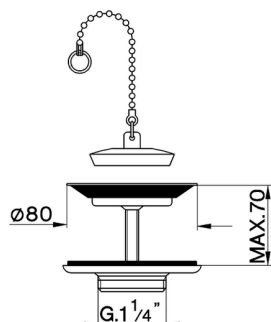

Waste for sink mixer COMPONENTS_ZA001600

MODEL **ZA001600**

Waste for sink mixer

AVAILABLE FINISHINGS

26 26 Old Copper

27 27 Old Bronze

CHARACTERISTICS

2026-06-13