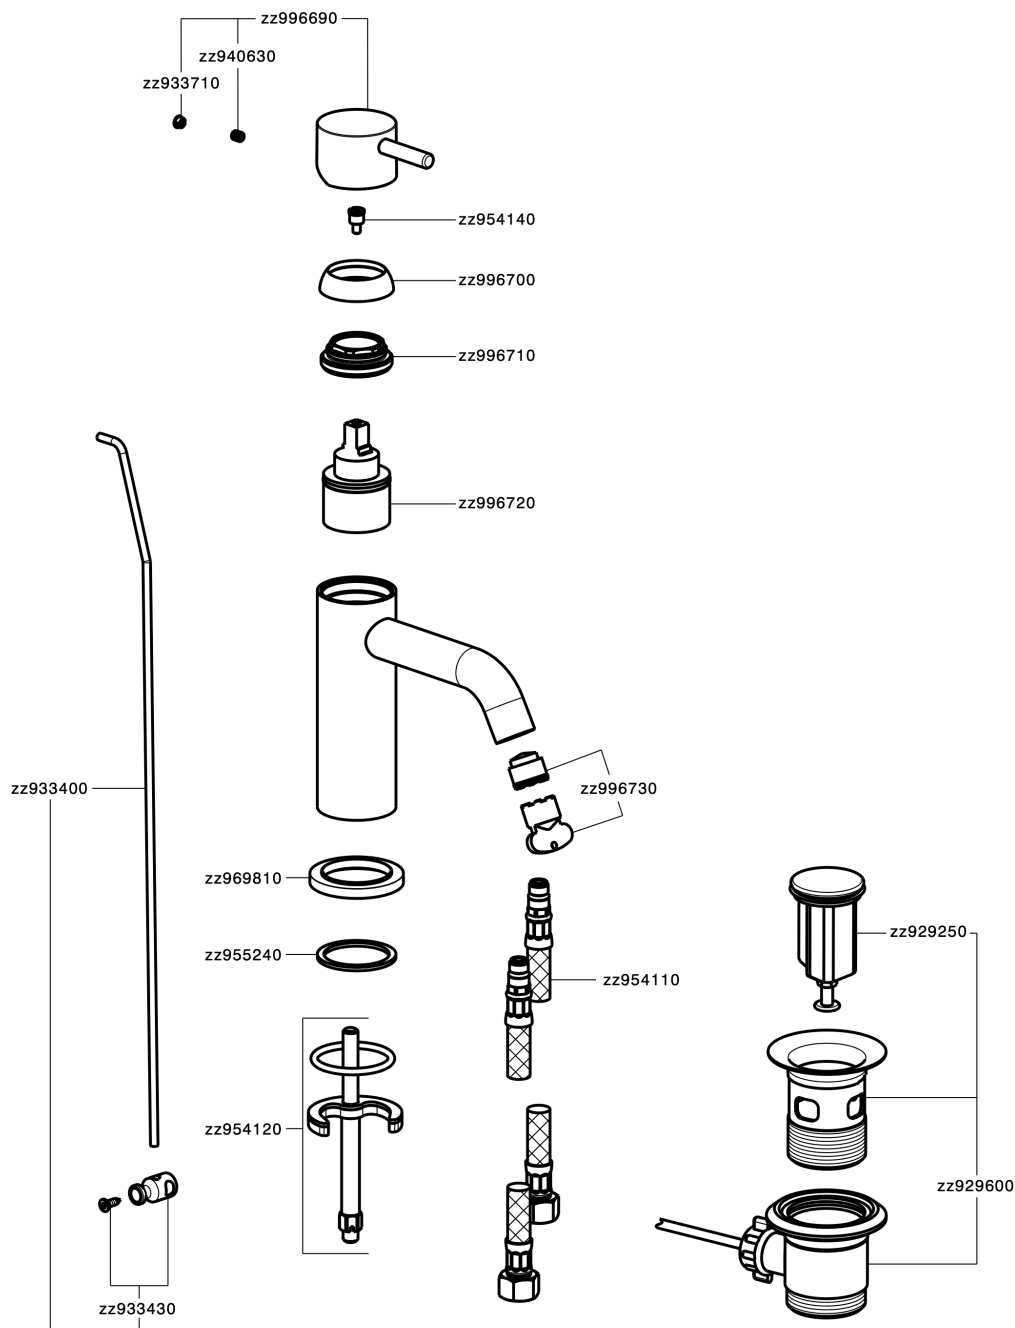

Single lever washbasin mixer NUOVA LESS_LN000510

MODEL **LN000510**

Single lever washbasin mixer, with 1"1/4 automatic pop-up waste, G.3/8" stainless steel flexible hoses

AVAILABLE FINISHINGS

-  **21** 21 Chrome
-  **2F** 2F Brushed Nickel
-  **40** 40 Matt Black
-  **4Q** 4Q Matt White

CHARACTERISTICS

Cartridge Spare Parts **ZZ99672000**

35 mm Cartridge

EcoStop

EcoStop feature limits water flow to approximately 50% of maximum output with one point of resistance on setting. Push slightly past the middle stop only when full water output is required. This will save water up to 50%.

Single lever washbasin mixer NUOVA LESS_LN000510

LN000510

<https://en.cisal.it/single-lever-washbasin-mixer-nuova-less-ln000510>

2026-06-13