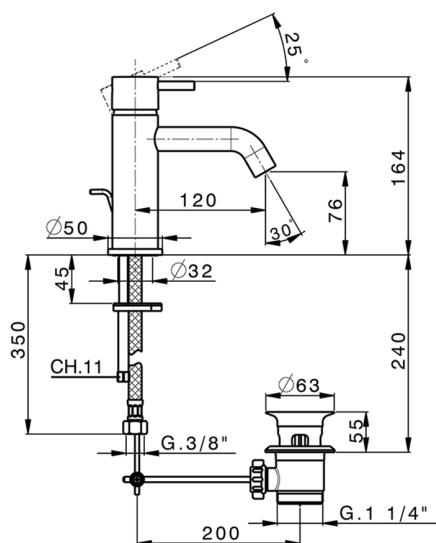

Single lever washbasin mixer NUOVA LESS_LN000510

MODEL **LN000510**

Single lever washbasin mixer, with 1"1/4 automatic pop-up waste, G.3/8" stainless steel flexible hoses

AVAILABLE FINISHINGS

-  **21** 21 Chrome
-  **2F** 2F Brushed Nickel
-  **40** 40 Matt Black
-  **4Q** 4Q Matt White

CHARACTERISTICS

Cartridge Spare Parts **ZZ99672000**

35 mm Cartridge

EcoStop

EcoStop feature limits water flow to approximately 50% of maximum output with one point of resistance on setting. Push slightly past the middle stop only when full water output is required. This will save water up to 50%.

Single lever washbasin mixer NUOVA LESS_LN000510

LN000510

<https://en.cisal.it/single-lever-washbasin-mixer-nuova-less-ln000510>

2026-04-26