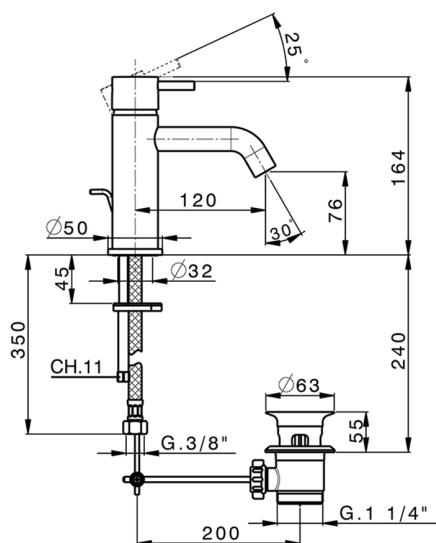

Single lever washbasin mixer NUOVA LESS_LN000510

MODEL **LN000510**

Single lever washbasin mixer, with 1"1/4 automatic pop-up waste, G.3/8" stainless steel flexible hoses

AVAILABLE FINISHINGS

-  **21** 21 Chrome
-  **2F** 2F Brushed Nickel
-  **40** 40 Matt Black
-  **4Q** 4Q Matt White

CHARACTERISTICS

Cartridge Spare Parts **ZZ99672000**

35 mm Cartridge

EcoStop

EcoStop feature limits water flow to approximately 50% of maximum output with one point of resistance on setting. Push slightly past the middle stop only when full water output is required. This will save water up to 50%.

Single lever washbasin mixer NUOVA LESS_LN000510

LN000510

<https://en.cisal.it/single-lever-washbasin-mixer-nuova-less-ln000510>

2026-06-13