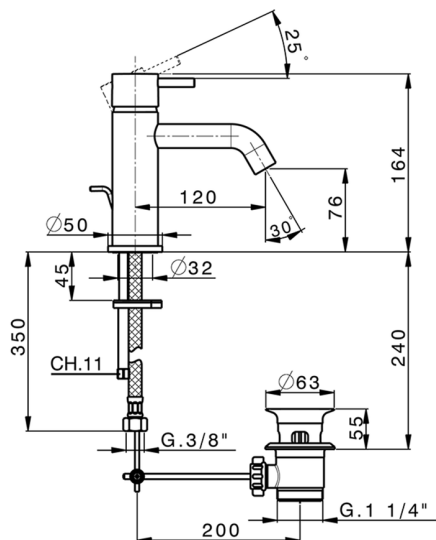

Single lever washbasin mixer NUOVA LESS_LN000510

MODEL **LN000510**

Single lever washbasin mixer, with 1"1/4 automatic pop-up waste, G.3/8" stainless steel flexible hoses

AVAILABLE FINISHINGS

-  **21** 21 Chrome
-  **2F** 2F Brushed Nickel
-  **40** 40 Matt Black
-  **4Q** 4Q Matt White

CHARACTERISTICS

Cartridge Spare Parts **ZZ99672000**

35 mm Cartridge

EcoStop

EcoStop feature limits water flow to approximately 50% of maximum output with one point of resistance on setting. Push slightly past the middle stop only when full water output is required. This will save water up to 50%.

Single lever washbasin mixer NUOVA LESS_LN000510

LN000510

<https://en.cisal.it/single-lever-washbasin-mixer-nuova-less-ln000510>

2026-06-05