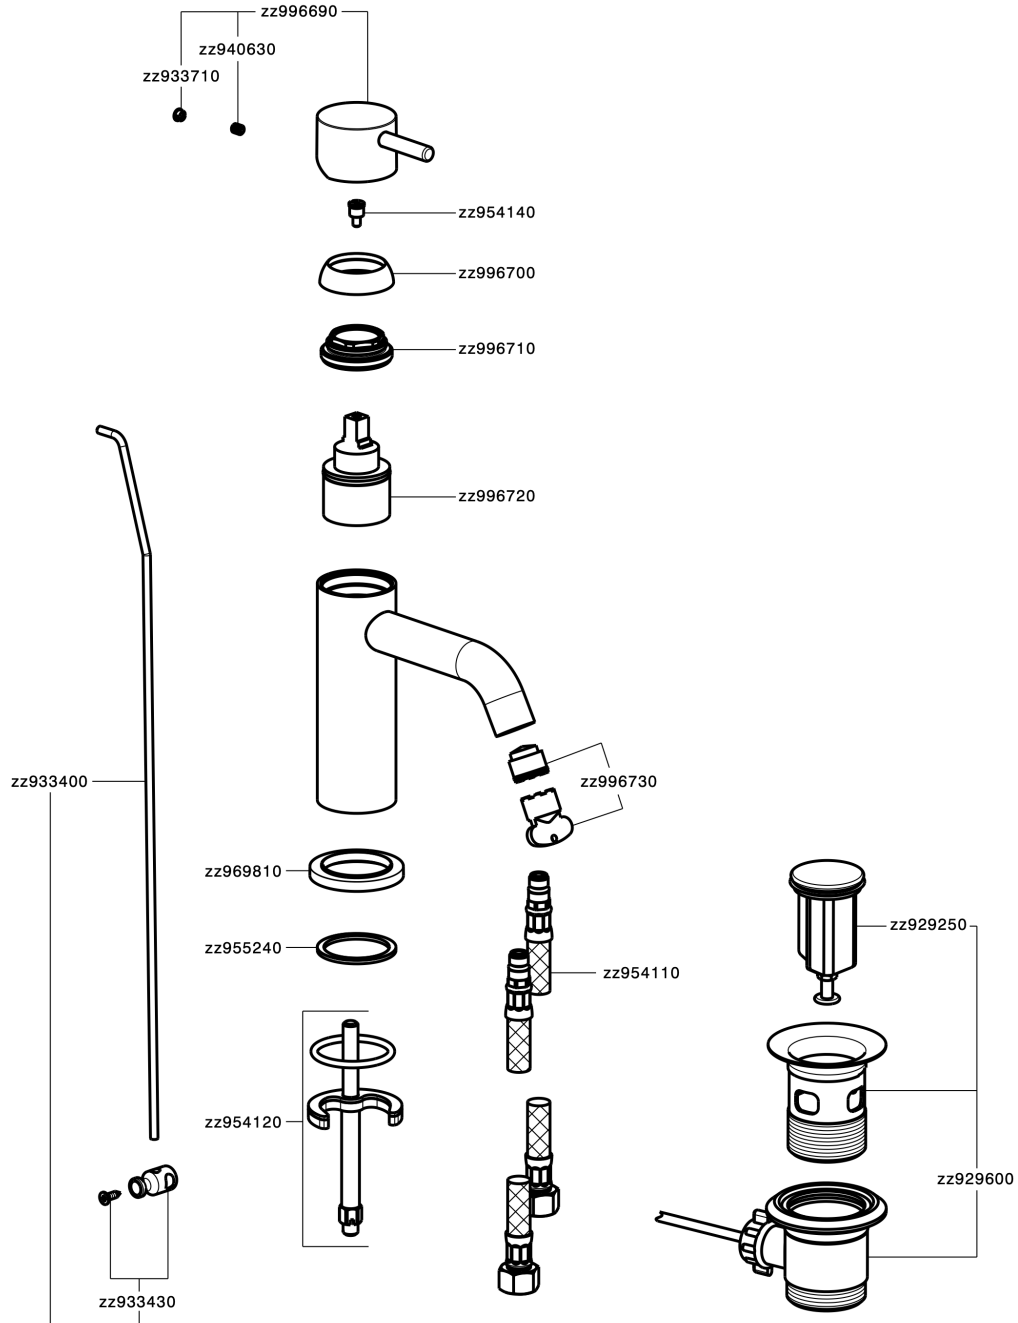

Single lever washbasin mixer NUOVA LESS_LN000510

MODEL **LN000510**

Single lever washbasin mixer, with 1"1/4 automatic pop-up waste, G.3/8" stainless steel flexible hoses

AVAILABLE FINISHINGS

-  **21** 21 Chrome
-  **2F** 2F Brushed Nickel
-  **40** 40 Matt Black
-  **4Q** 4Q Matt White

CHARACTERISTICS

Cartridge Spare Parts **ZZ99672000**

35 mm Cartridge

EcoStop

EcoStop feature limits water flow to approximately 50% of maximum output with one point of resistance on setting. Push slightly past the middle stop only when full water output is required. This will save water up to 50%.

Single lever washbasin mixer NUOVA LESS_LN000510

LN000510

<https://en.cisal.it/single-lever-washbasin-mixer-nuova-less-ln000510>

2026-06-05