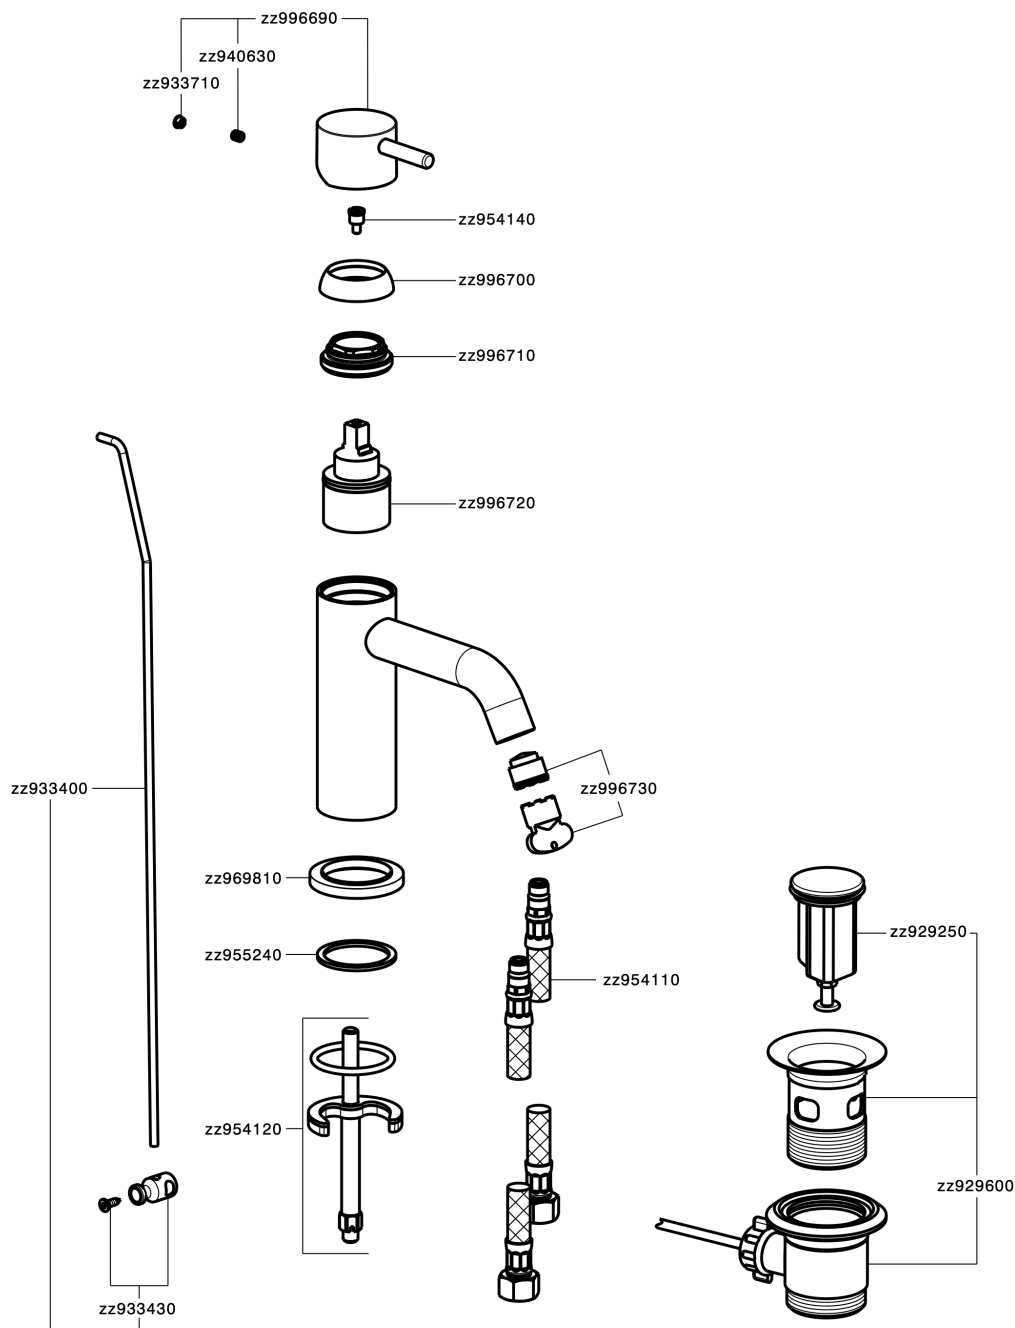

Single lever washbasin mixer NUOVA LESS_LN000510

MODEL **LN000510**

Single lever washbasin mixer, with 1"1/4 automatic pop-up waste, G.3/8" stainless steel flexible hoses

AVAILABLE FINISHINGS

-  **21** 21 Chrome
-  **2F** 2F Brushed Nickel
-  **40** 40 Matt Black
-  **4Q** 4Q Matt White

CHARACTERISTICS

Cartridge Spare Parts **ZZ99672000**

35 mm Cartridge

EcoStop

EcoStop feature limits water flow to approximately 50% of maximum output with one point of resistance on setting. Push slightly past the middle stop only when full water output is required. This will save water up to 50%.

Single lever washbasin mixer NUOVA LESS_LN000510

LN000510

<https://en.cisal.it/single-lever-washbasin-mixer-nuova-less-ln000510>

2026-04-26