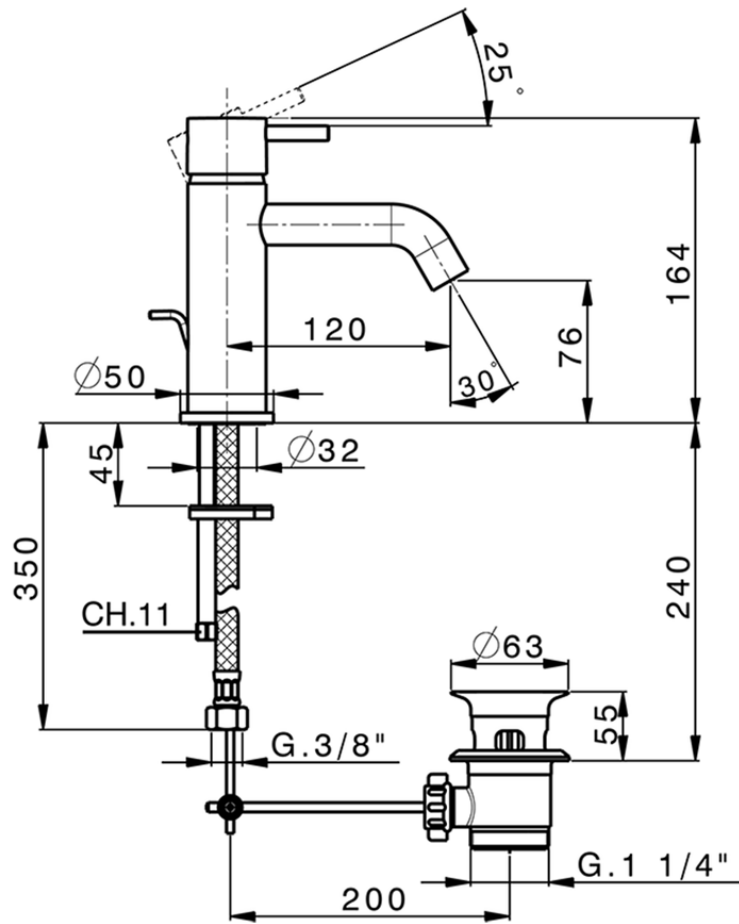

Single lever washbasin mixer NUOVA LESS_LN000510

LN000510

<https://en.cisal.it/single-lever-washbasin-mixer-nuova-less-ln000510>

2026-04-05