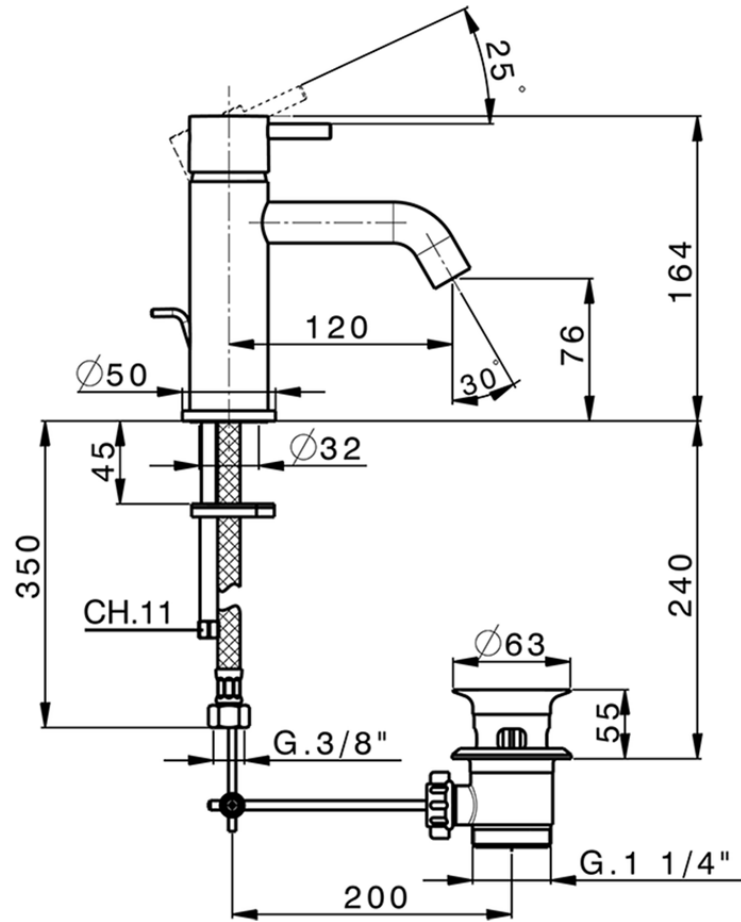

Single lever washbasin mixer NUOVA LESS_LN000510

LN000510

<https://en.cisal.it/single-lever-washbasin-mixer-nuova-less-ln000510>

2026-06-25