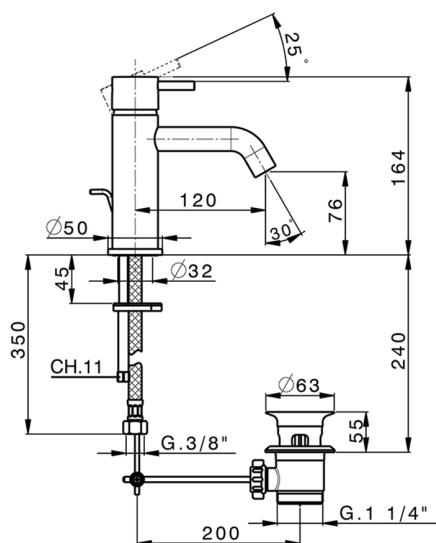

Single lever washbasin mixer NUOVA LESS_LN000510

MODEL **LN000510**

Single lever washbasin mixer, with 1"1/4 automatic pop-up waste, G.3/8" stainless steel flexible hoses

AVAILABLE FINISHINGS

-  **21** 21 Chrome
-  **2F** 2F Brushed Nickel
-  **40** 40 Matt Black
-  **4Q** 4Q Matt White

CHARACTERISTICS

Cartridge Spare Parts **ZZ99672000**

35 mm Cartridge

EcoStop

EcoStop feature limits water flow to approximately 50% of maximum output with one point of resistance on setting. Push slightly past the middle stop only when full water output is required. This will save water up to 50%.

Single lever washbasin mixer NUOVA LESS_LN000510

LN000510

<https://en.cisal.it/single-lever-washbasin-mixer-nuova-less-ln000510>

2026-04-06