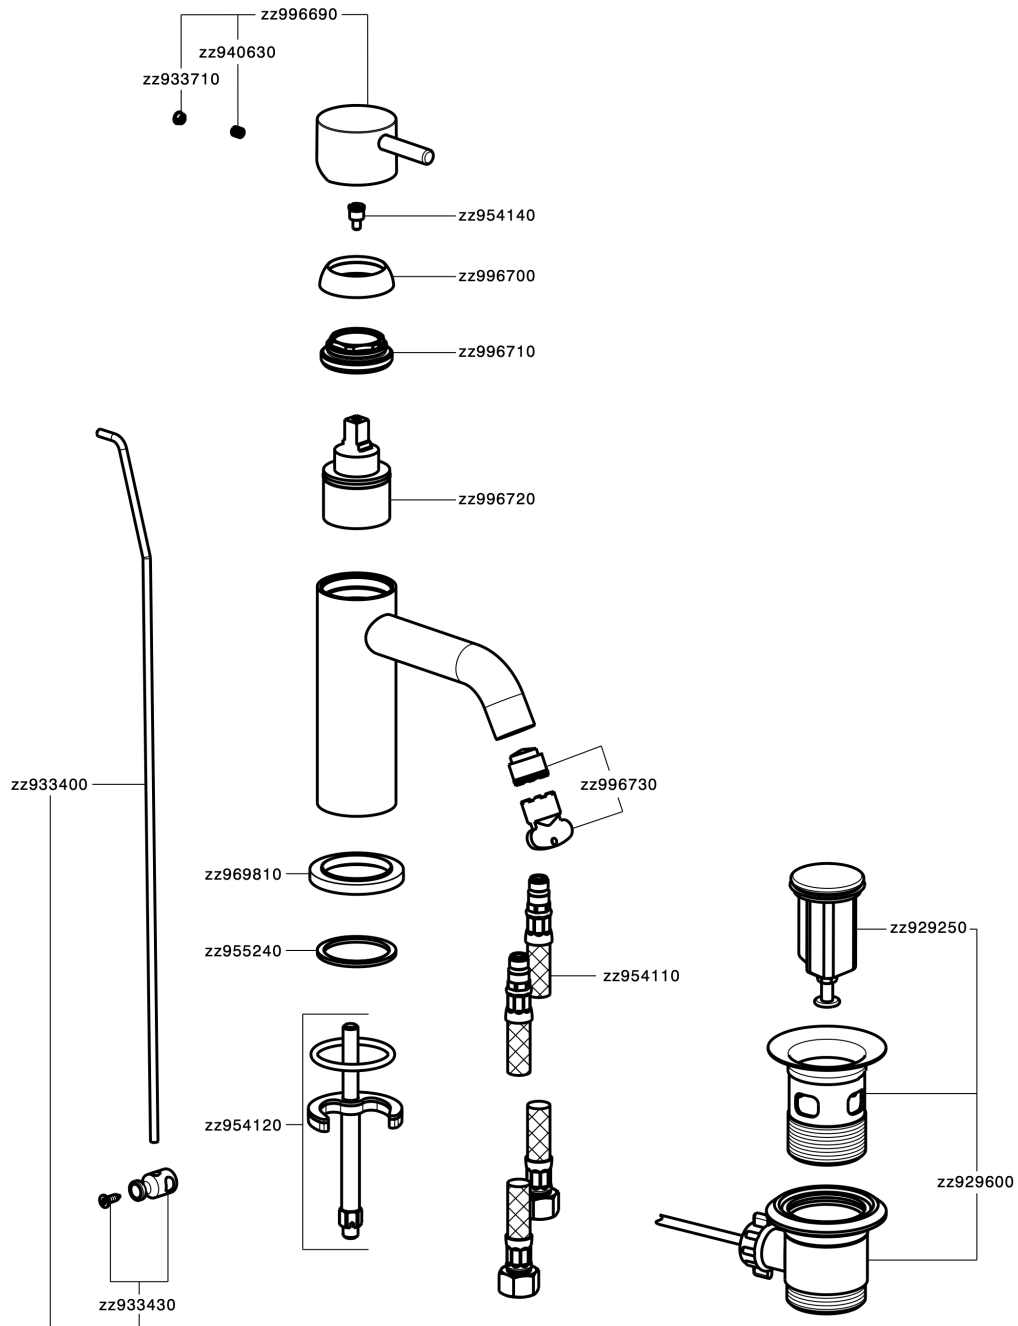

Single lever washbasin mixer NUOVA LESS_LN000510

MODEL **LN000510**

Single lever washbasin mixer, with 1"1/4 automatic pop-up waste, G.3/8" stainless steel flexible hoses

AVAILABLE FINISHINGS

-  **21** 21 Chrome
-  **2F** 2F Brushed Nickel
-  **40** 40 Matt Black
-  **4Q** 4Q Matt White

CHARACTERISTICS

Cartridge Spare Parts **ZZ99672000**

35 mm Cartridge

EcoStop

EcoStop feature limits water flow to approximately 50% of maximum output with one point of resistance on setting. Push slightly past the middle stop only when full water output is required. This will save water up to 50%.

Single lever washbasin mixer NUOVA LESS_LN000510

LN000510

<https://en.cisal.it/single-lever-washbasin-mixer-nuova-less-ln000510>

2026-06-05