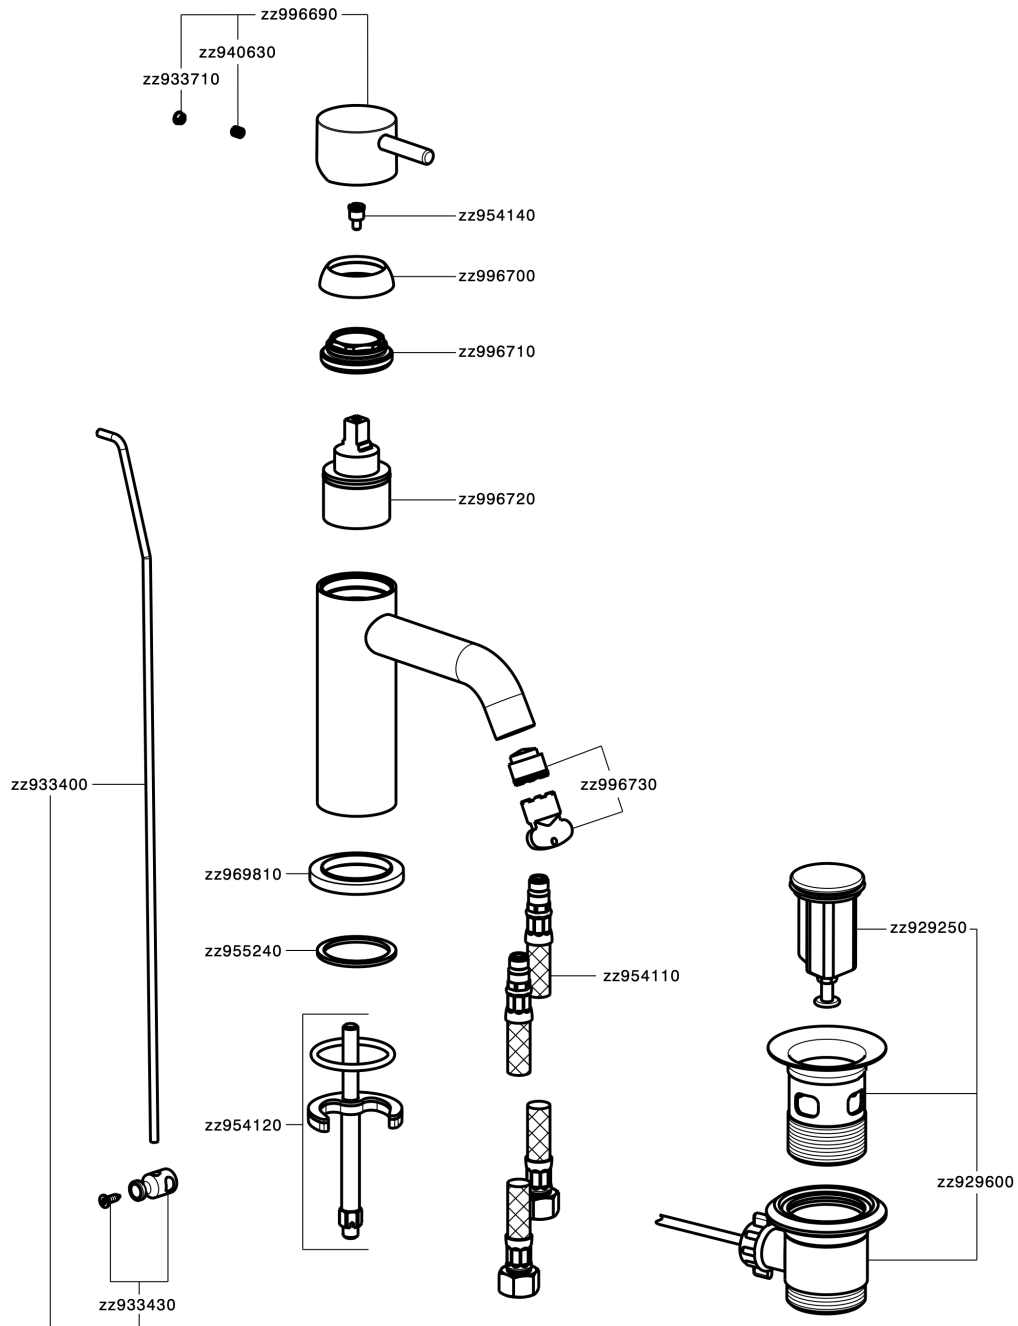

Single lever washbasin mixer NUOVA LESS_LN000510

MODEL **LN000510**

Single lever washbasin mixer, with 1"1/4 automatic pop-up waste, G.3/8" stainless steel flexible hoses

AVAILABLE FINISHINGS

-  **21** 21 Chrome
-  **2F** 2F Brushed Nickel
-  **40** 40 Matt Black
-  **4Q** 4Q Matt White

CHARACTERISTICS

Cartridge Spare Parts **ZZ99672000**

35 mm Cartridge

EcoStop

EcoStop feature limits water flow to approximately 50% of maximum output with one point of resistance on setting. Push slightly past the middle stop only when full water output is required. This will save water up to 50%.

Single lever washbasin mixer NUOVA LESS_LN000510

LN000510

<https://en.cisal.it/single-lever-washbasin-mixer-nuova-less-ln000510>

2026-04-06