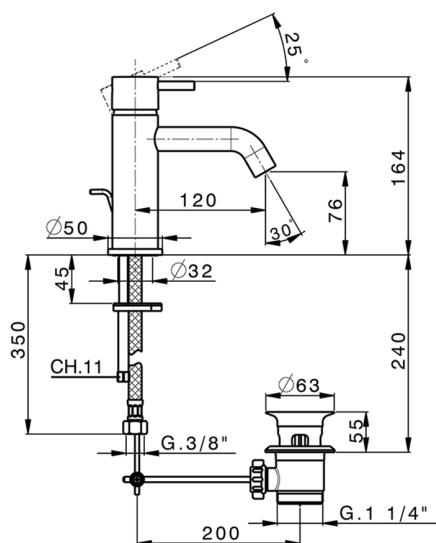

Single lever washbasin mixer NUOVA LESS_LN000510

MODEL **LN000510**

Single lever washbasin mixer, with 1"1/4 automatic pop-up waste, G.3/8" stainless steel flexible hoses

AVAILABLE FINISHINGS

-  **21** 21 Chrome
-  **2F** 2F Brushed Nickel
-  **40** 40 Matt Black
-  **4Q** 4Q Matt White

CHARACTERISTICS

Cartridge Spare Parts **ZZ99672000**

35 mm Cartridge

EcoStop

EcoStop feature limits water flow to approximately 50% of maximum output with one point of resistance on setting. Push slightly past the middle stop only when full water output is required. This will save water up to 50%.

Single lever washbasin mixer NUOVA LESS_LN000510

LN000510

<https://en.cisal.it/single-lever-washbasin-mixer-nuova-less-ln000510>

2026-06-25