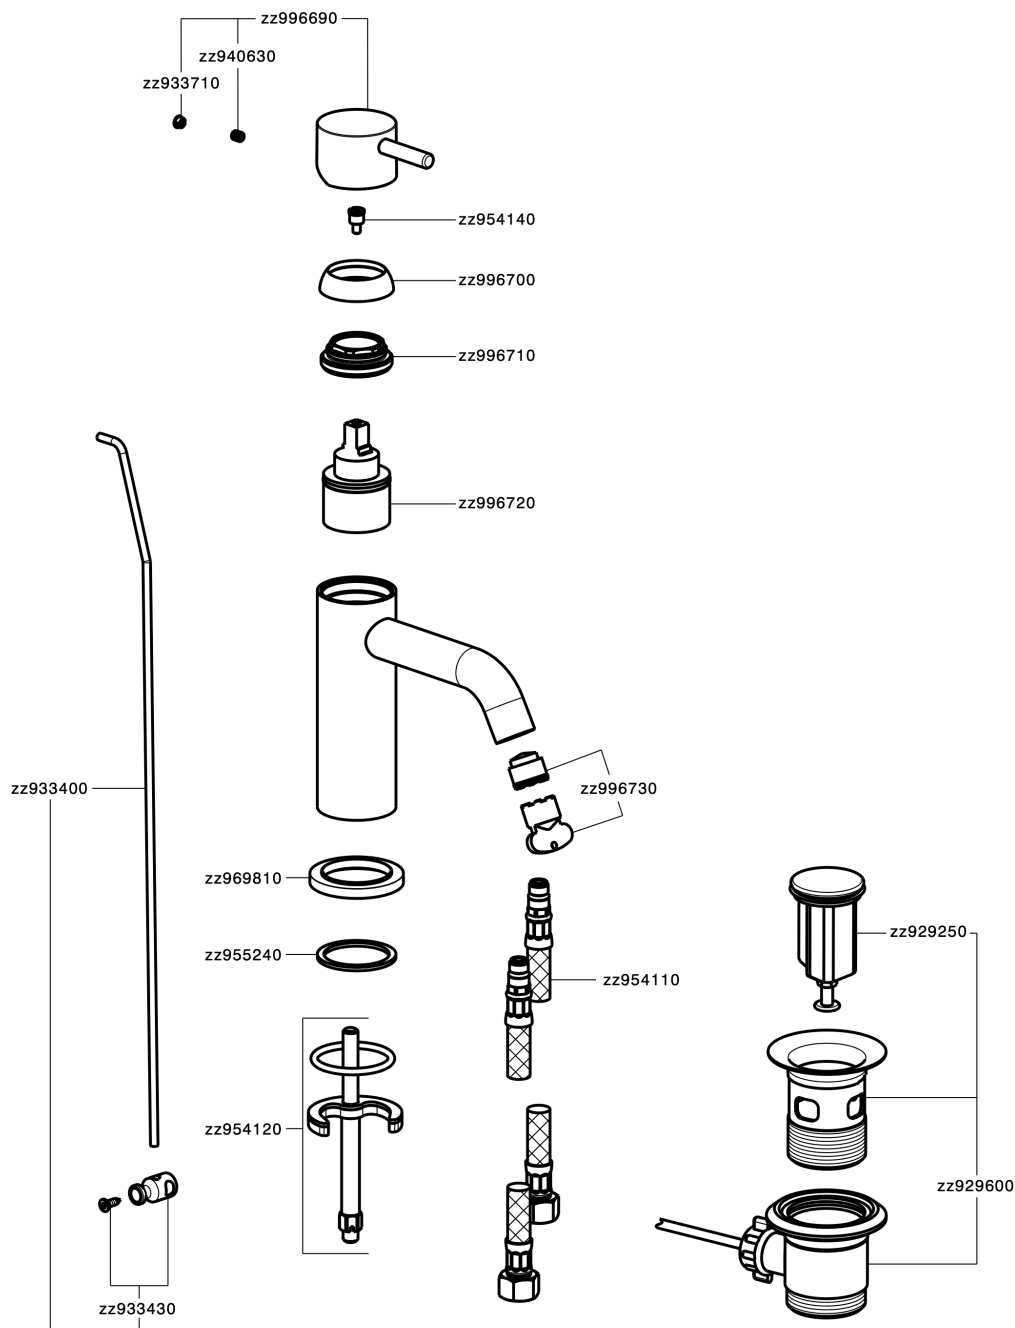

Single lever washbasin mixer NUOVA LESS_LN000510

MODEL **LN000510**

Single lever washbasin mixer, with 1"1/4 automatic pop-up waste, G.3/8" stainless steel flexible hoses

AVAILABLE FINISHINGS

-  **21** 21 Chrome
-  **2F** 2F Brushed Nickel
-  **40** 40 Matt Black
-  **4Q** 4Q Matt White

CHARACTERISTICS

Cartridge Spare Parts **ZZ99672000**

35 mm Cartridge

EcoStop

EcoStop feature limits water flow to approximately 50% of maximum output with one point of resistance on setting. Push slightly past the middle stop only when full water output is required. This will save water up to 50%.

Single lever washbasin mixer NUOVA LESS_LN000510

LN000510

<https://en.cisal.it/single-lever-washbasin-mixer-nuova-less-ln000510>

2026-06-25