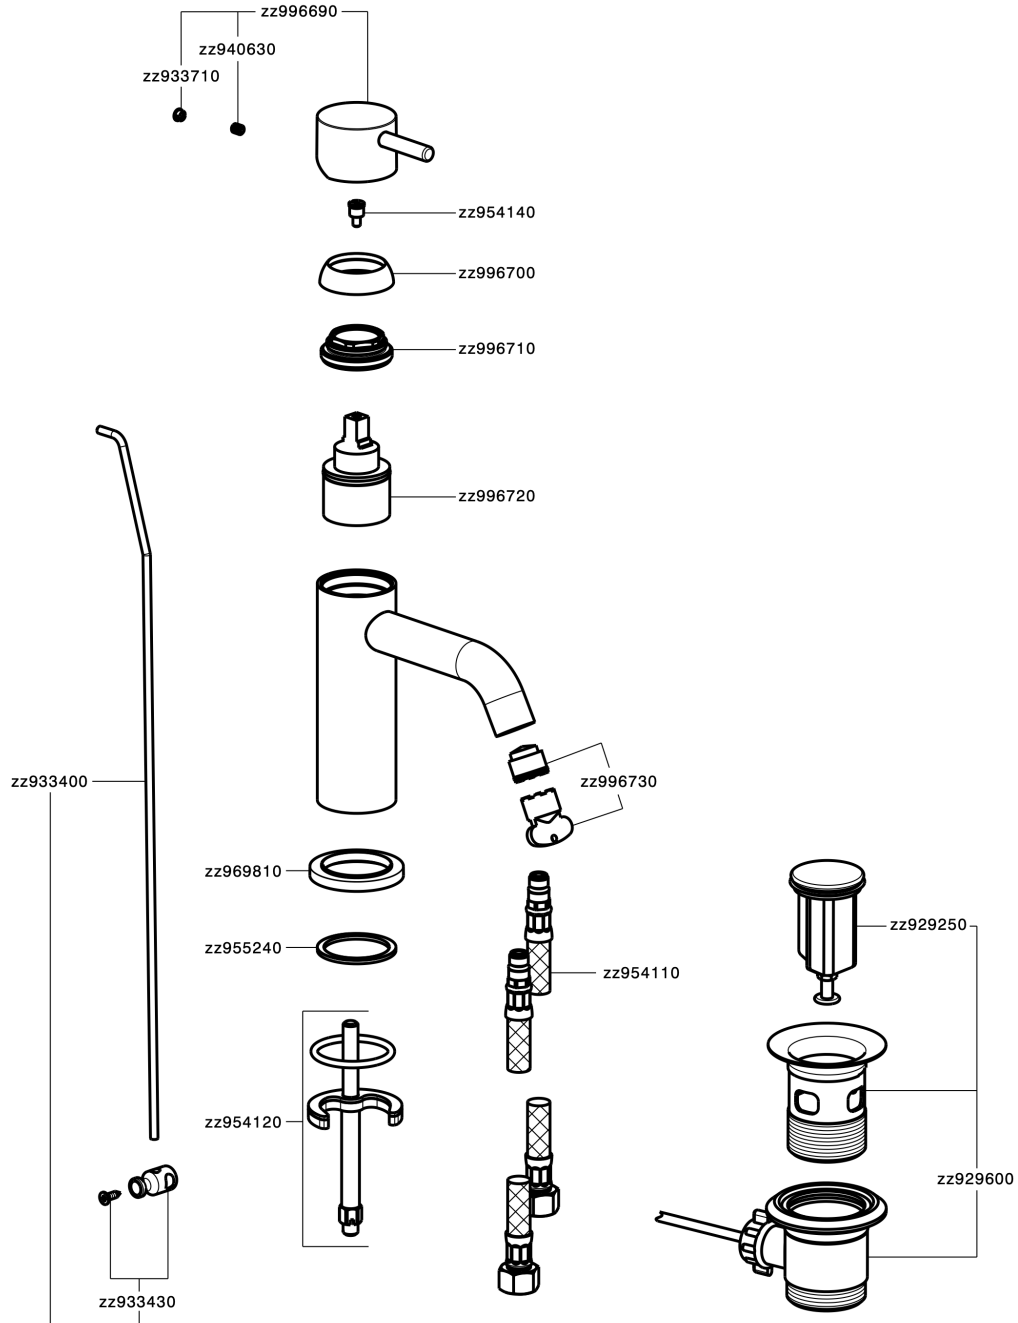

Single lever washbasin mixer NUOVA LESS_LN000510

LN000510

<https://en.cisal.it/single-lever-washbasin-mixer-nuova-less-ln000510>

2026-06-05