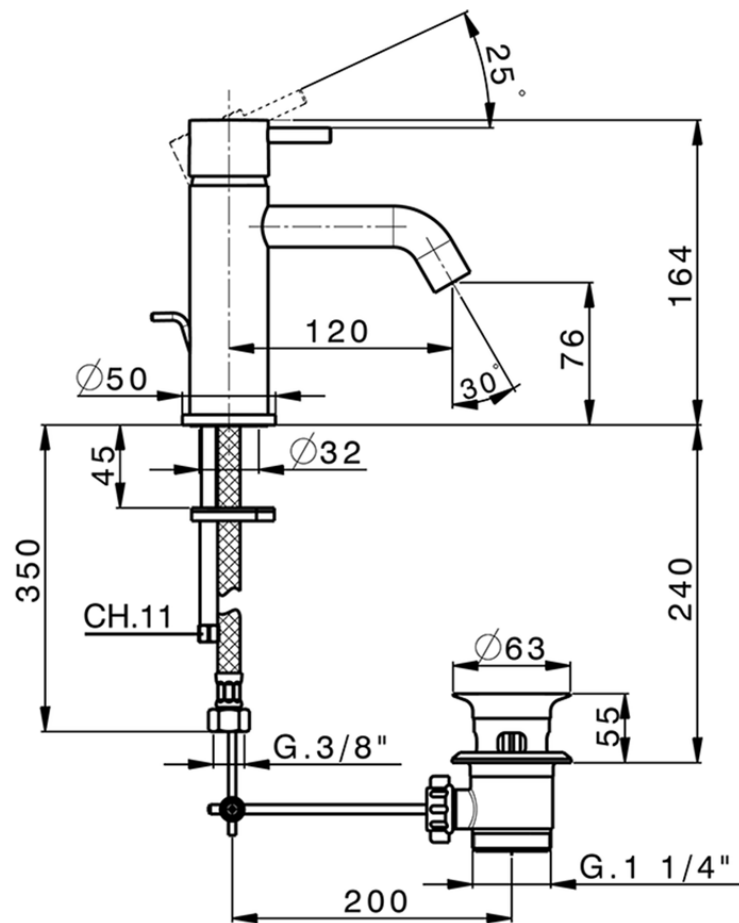

Single lever washbasin mixer NUOVA LESS_LN000510

LN000510

<https://en.cisal.it/single-lever-washbasin-mixer-nuova-less-ln000510>

2026-06-05