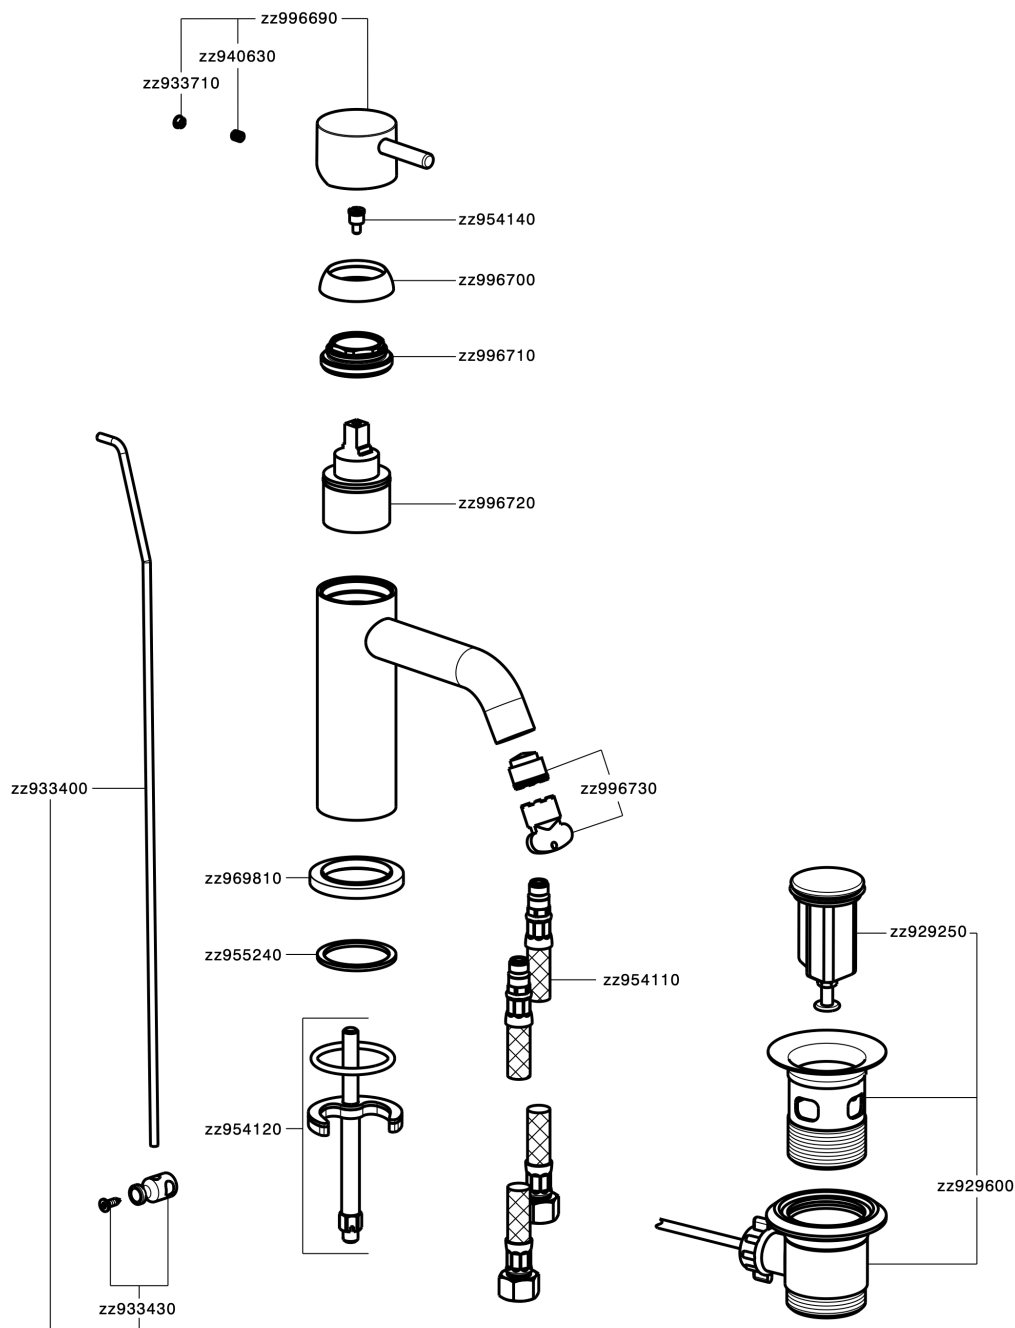

Single lever washbasin mixer NUOVA LESS_LN000510

LN000510

<https://en.cisal.it/single-lever-washbasin-mixer-nuova-less-ln000510>

2026-06-05