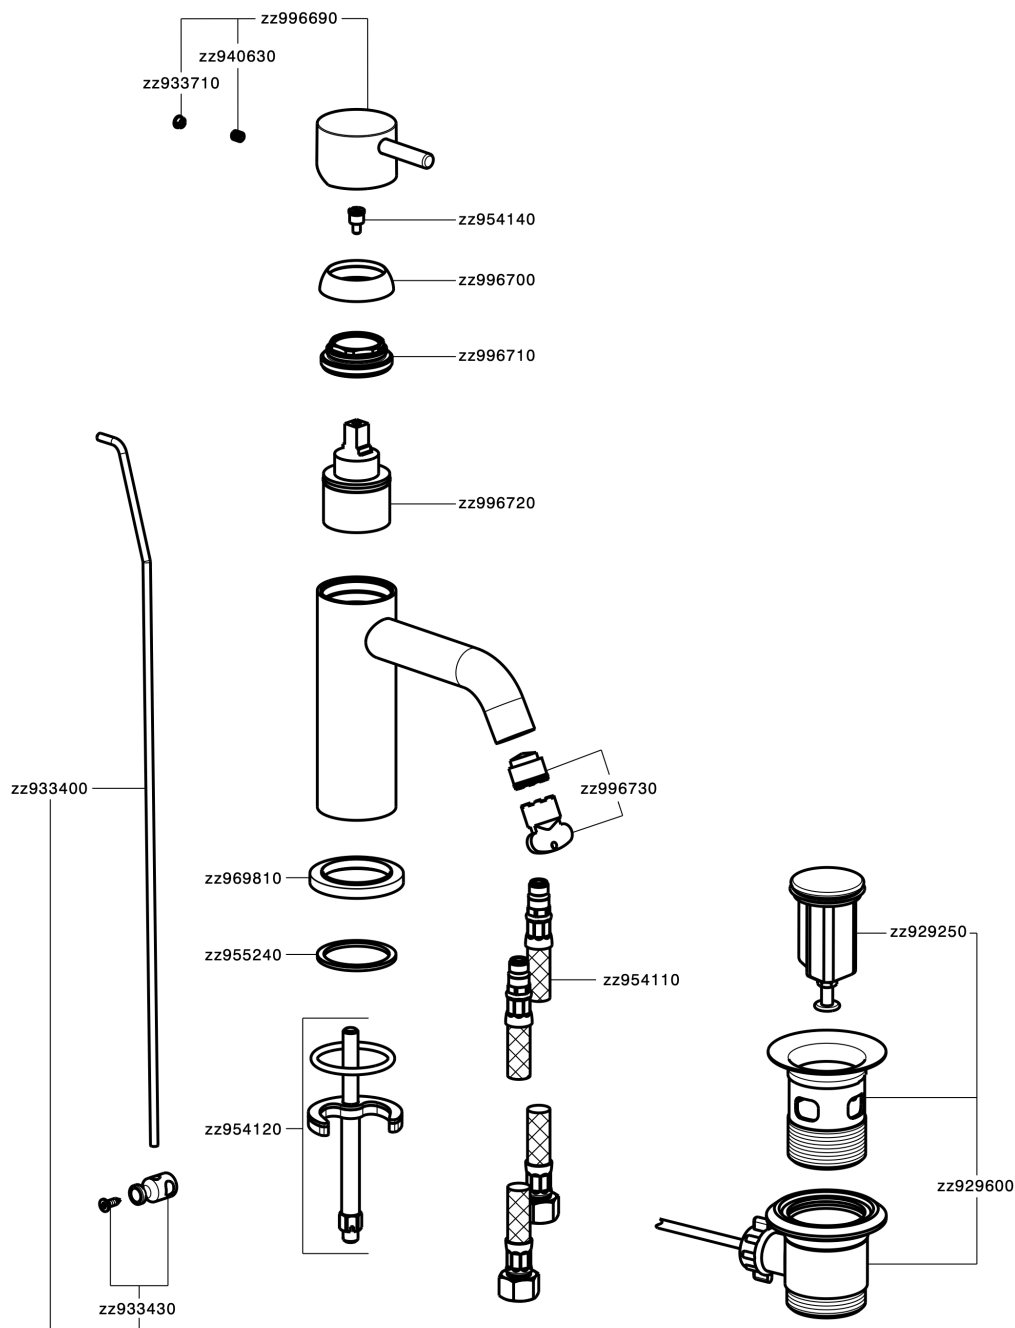

Single lever washbasin mixer NUOVA LESS_LN000510

LN000510

<https://en.cisal.it/single-lever-washbasin-mixer-nuova-less-ln000510>

2026-06-25