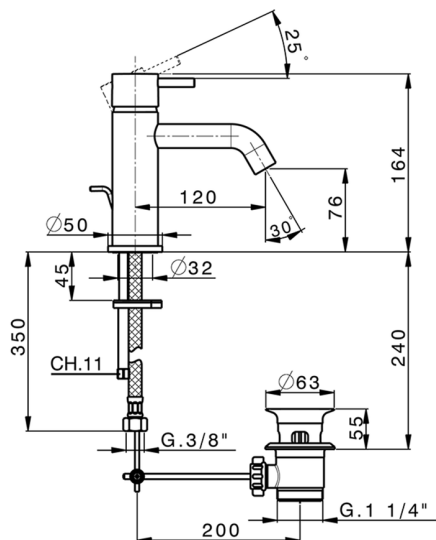

Single lever washbasin mixer NUOVA LESS_LN000510

MODEL **LN000510**

Single lever washbasin mixer, with 1"1/4 automatic pop-up waste, G.3/8" stainless steel flexible hoses

AVAILABLE FINISHINGS

-  **21** 21 Chrome
-  **2F** 2F Brushed Nickel
-  **40** 40 Matt Black
-  **4Q** 4Q Matt White

CHARACTERISTICS

Cartridge Spare Parts **ZZ99672000**

35 mm Cartridge

EcoStop

EcoStop feature limits water flow to approximately 50% of maximum output with one point of resistance on setting. Push slightly past the middle stop only when full water output is required. This will save water up to 50%.

Single lever washbasin mixer NUOVA LESS_LN000510

LN000510

<https://en.cisal.it/single-lever-washbasin-mixer-nuova-less-ln000510>

2026-04-06