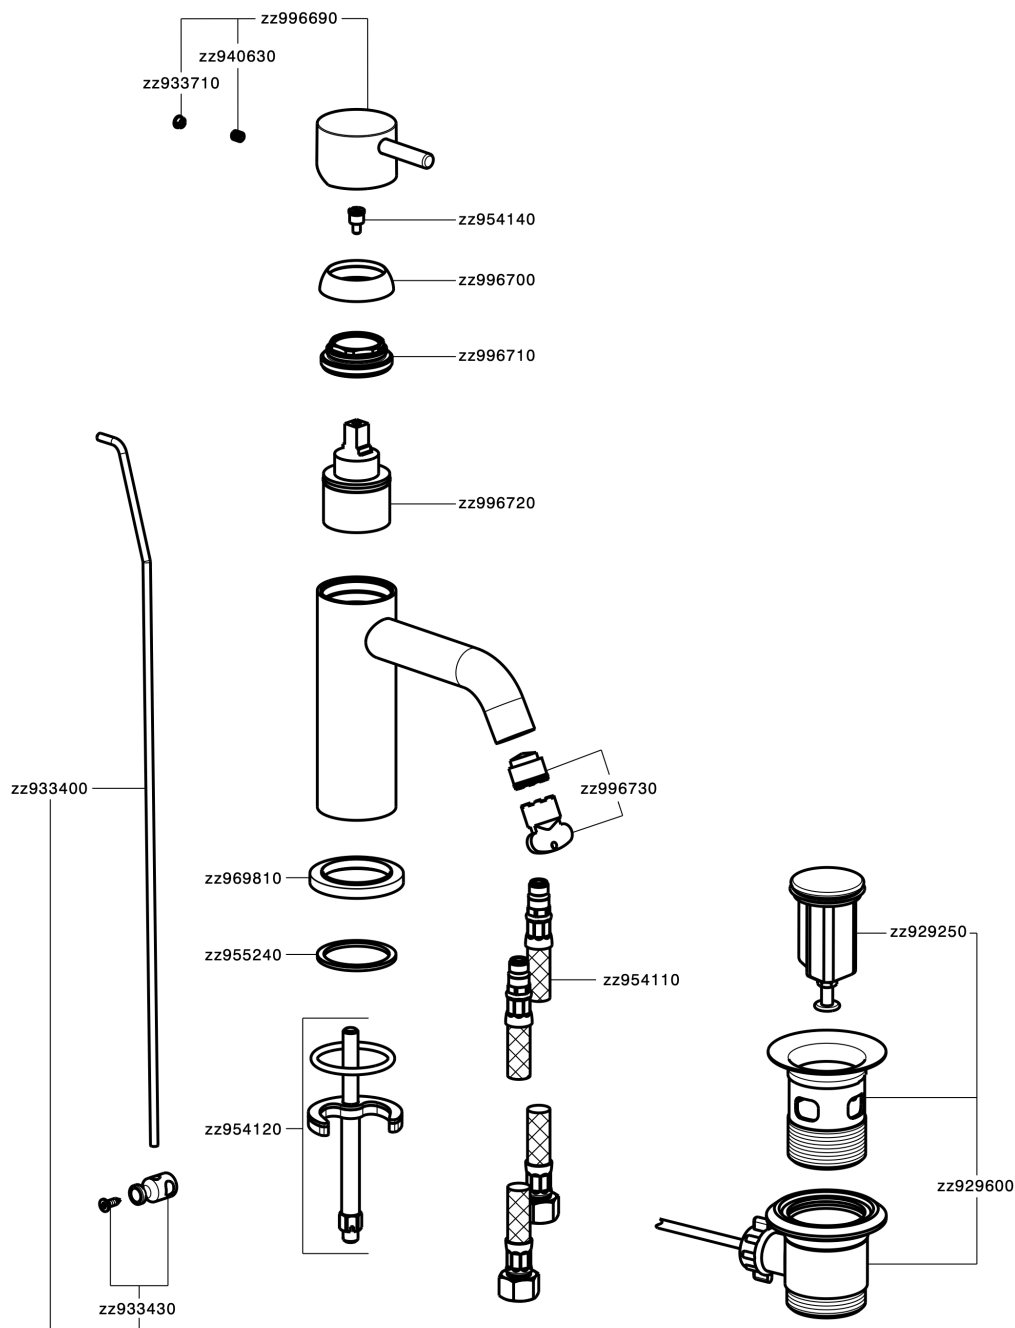

## Single lever washbasin mixer NUOVA LESS\_LN000510

LN000510

<https://en.cisal.it/single-lever-washbasin-mixer-nuova-less-ln000510>

2026-04-06