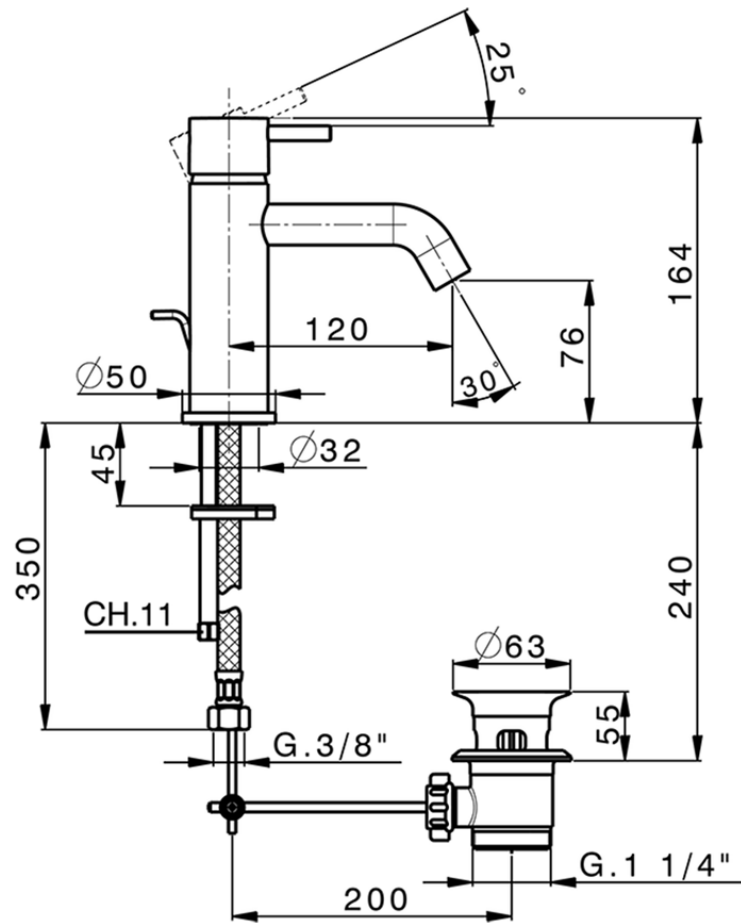

Single lever washbasin mixer NUOVA LESS_LN000510

LN000510

<https://en.cisal.it/single-lever-washbasin-mixer-nuova-less-ln000510>

2026-06-25