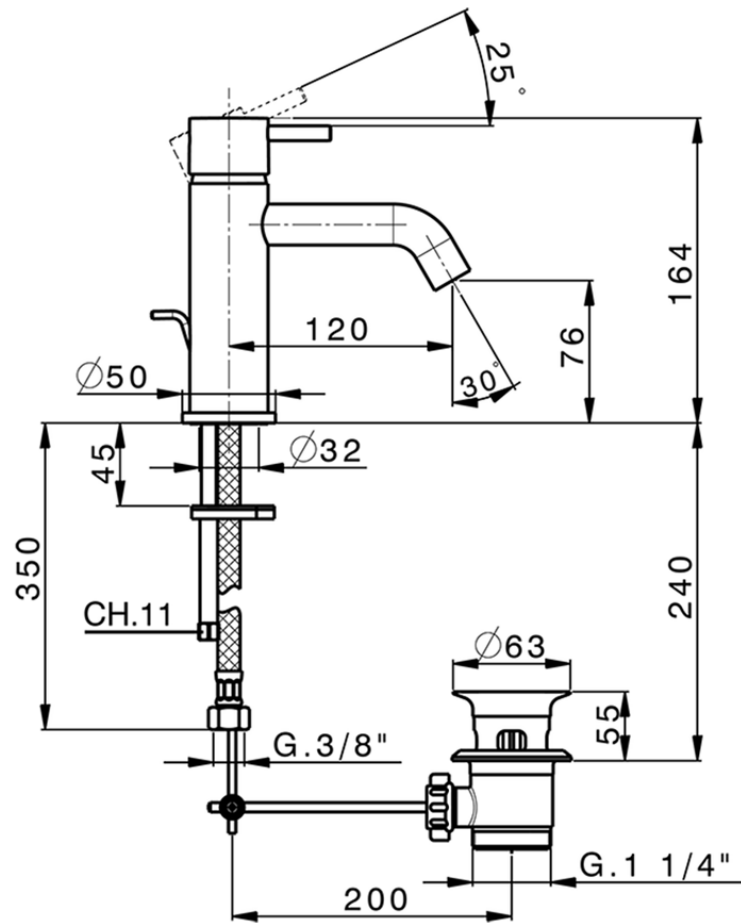

Single lever washbasin mixer NUOVA LESS_LN000510

LN000510

<https://en.cisal.it/single-lever-washbasin-mixer-nuova-less-ln000510>

2026-04-06