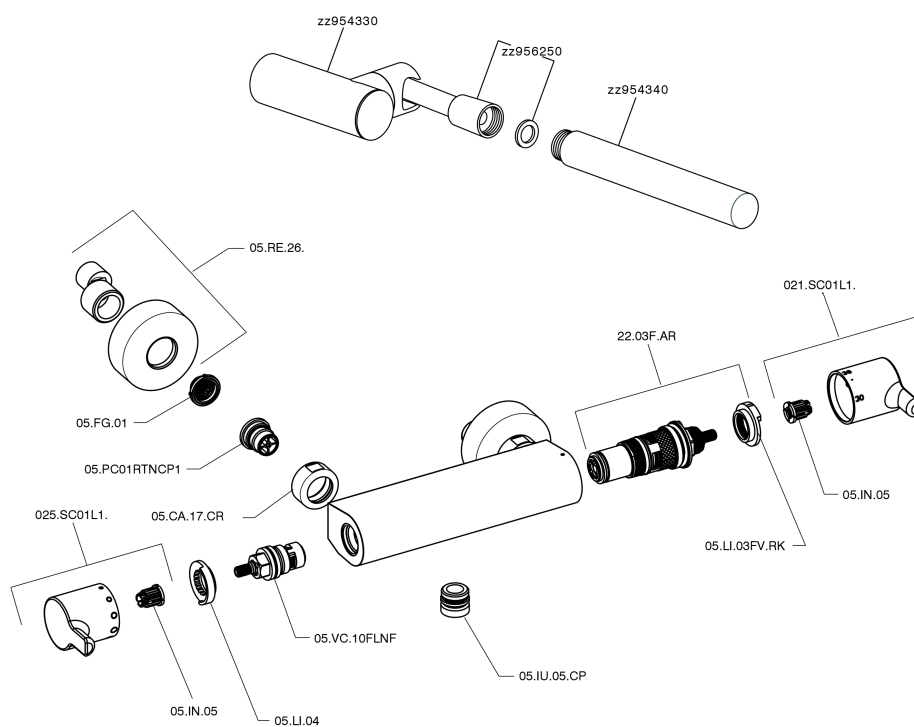

## Thermostatic shower mixer, with shower set TENDER\_C2D01010

MODEL **C2D01010**

Thermostatic shower mixer, with shower set, wall mounted adjustable handshower bracket, ABS 26 mm minimalistic one spray handshower, 150 cm Brass Flexible Hose

AVAILABLE FINISHINGS

CHARACTERISTICS

Cartridge Spare Parts **22.03A.AR - ZZ97080004**

**Argo 1 (short filter) Thermostatic Valve**

## Thermostatic shower mixer, with shower set TENDER\_C2D01010

C2D01010

<https://en.cisal.it/thermostatic-shower-mixer-with-shower-set-tender-c2d01010>

2024-12-22