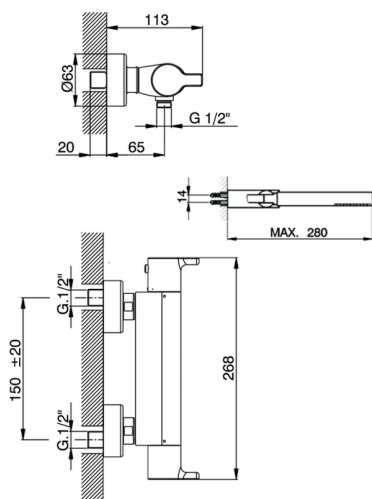

## Thermostatic shower mixer, with shower set TENDER\_C2D01010

MODEL **C2D01010**

Thermostatic shower mixer, with shower set, wall mounted adjustable handshower bracket, ABS 26 mm minimalistic one spray handshower, 150 cm Brass Flexible Hose

AVAILABLE FINISHINGS

CHARACTERISTICS

Cartridge Spare Parts **22.03A.AR - ZZ97080004**

**Argo 1 (short filter) Thermostatic Valve**