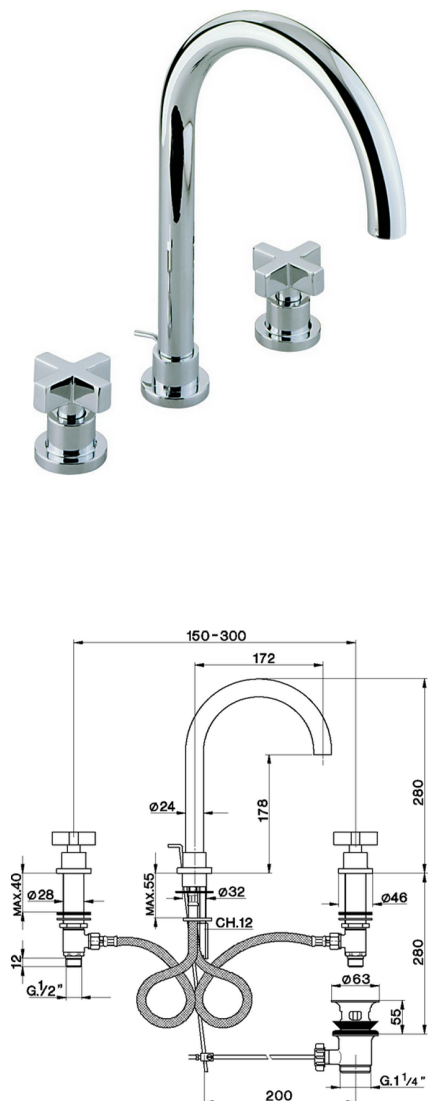

3 hole washbasin mixer BARCELONA_BA001060

MODEL **BA001060**

3 hole washbasin mixer, with automatic 1"1/4 automatic pop-up waste

AVAILABLE FINISHINGS

-  **21** 21 Chrome
-  **2A** 2A Satin Brushed Nickel
-  **40** 40 Matt Black