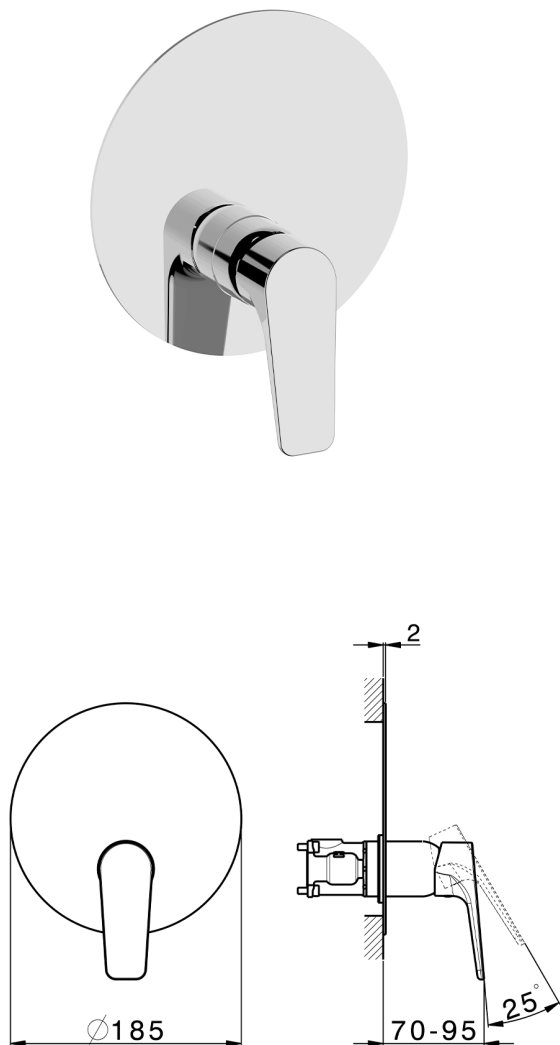

Exposed part for Single Lever One Box Valve ROCK&ROLL_RK0BM010

MODEL **RK0BM010**

Exposed part for Single Lever One Box Valve, 1 Outlet, Minimum depth of installation: 67 mm, without concealed part, for items ZA00B030-ZA00B031

AVAILABLE FINISHINGS

-  **21** 21 Chrome
-  **2F** 2F Brushed Nickel
-  **40** 40 Matt Black

CHARACTERISTICS

Cartridge Spare Parts **ZZ97179000**

35 mm Cartridge

Exposed part for Single Lever One Box Valve ROCK&ROLL_RK0BM010

RK0BM010

<https://en.cisal.it/exposed-part-for-single-lever-one-box-valve-rockroll-rk0bm010>

2025-01-04