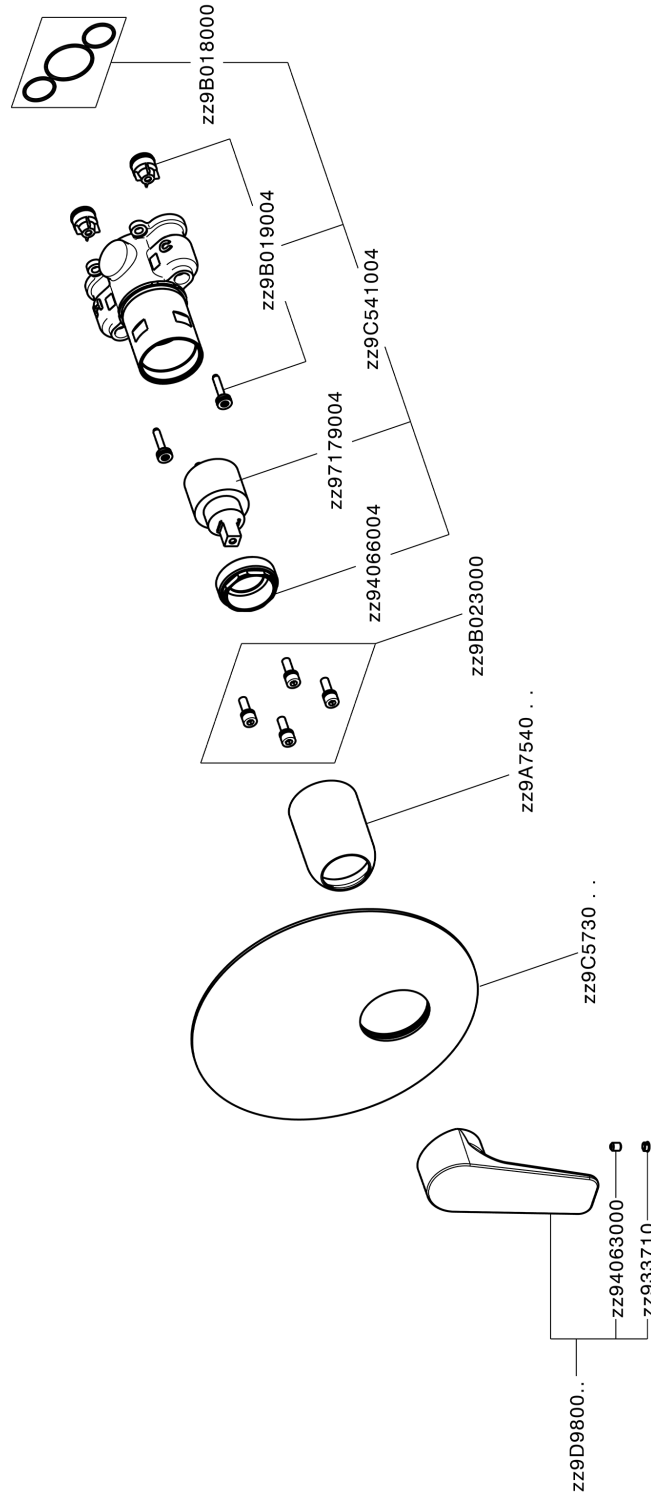

Exposed part for Single Lever One Box Valve ROCK&ROLL_RK0BM010

MODEL **RK0BM010**

Exposed part for Single Lever One Box Valve, 1 Outlet, Minimum depth of installation: 67 mm, without concealed part, for items ZA00B030-ZA00B031

AVAILABLE FINISHINGS

-  **21** 21 Chrome
-  **2F** 2F Brushed Nickel
-  **40** 40 Matt Black

CHARACTERISTICS

Cartridge Spare Parts **ZZ97179000**

35 mm Cartridge

Exposed part for Single Lever One Box Valve ROCK&ROLL_RK0BM010

RK0BM010

<https://en.cisal.it/exposed-part-for-single-lever-one-box-valve-rockroll-rk0bm010>

2025-01-04