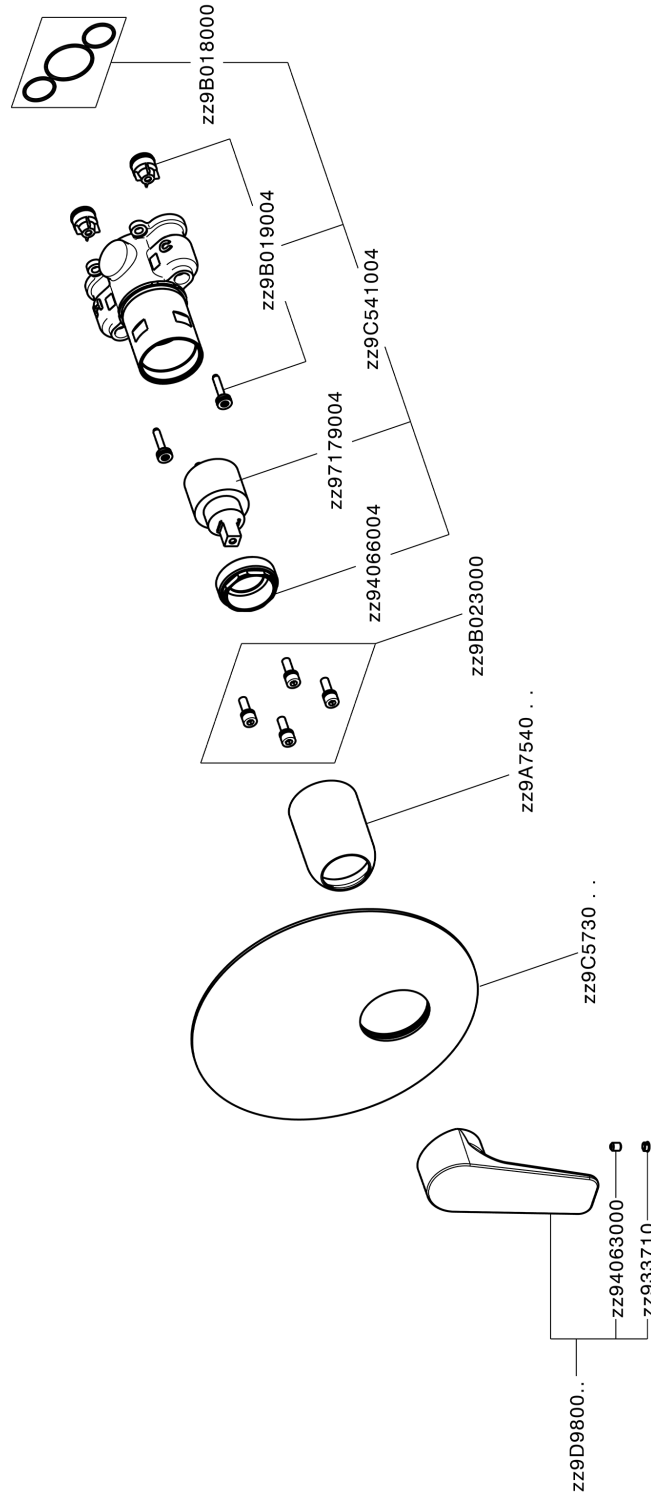

Exposed part for Single Lever One Box Valve ROCK&ROLL_RK0BM010

MODEL **RK0BM010**

Exposed part for Single Lever One Box Valve, 1 Outlet, Minimum depth of installation: 67 mm, without concealed part, for items ZA00B030-ZA00B031

AVAILABLE FINISHINGS

-  **21** 21 Chrome
-  **2F** 2F Brushed Nickel
-  **40** 40 Matt Black

CHARACTERISTICS

Cartridge Spare Parts **ZZ97179000**

35 mm Cartridge

Exposed part for Single Lever One Box Valve ROCK&ROLL_RK0BM010

RK0BM010

<https://en.cisal.it/exposed-part-for-single-lever-one-box-valve-rockroll-rk0bm010>

2025-01-06