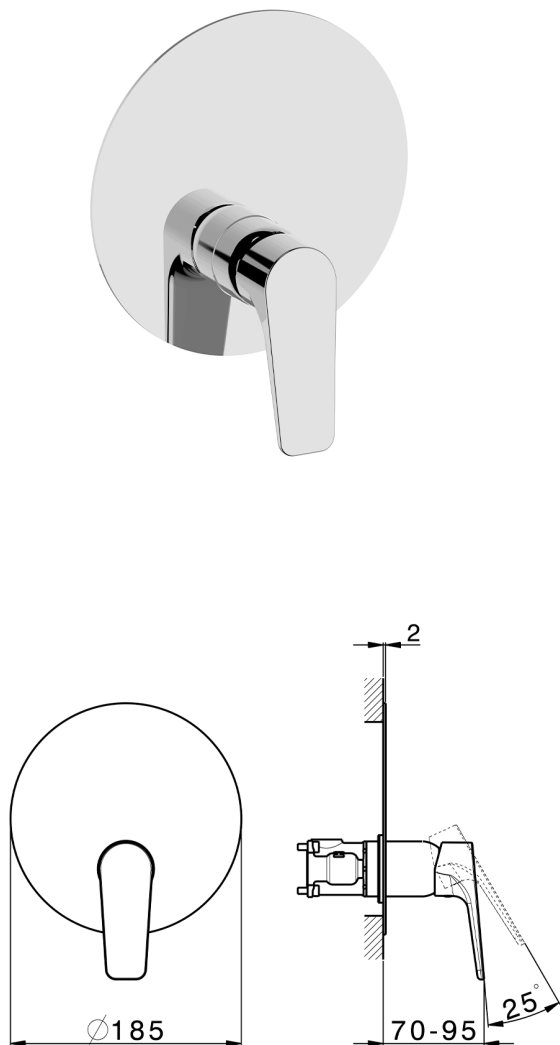

Exposed part for Single Lever One Box Valve ROCK&ROLL_RK0BM010

MODEL **RK0BM010**

Exposed part for Single Lever One Box Valve, 1 Outlet, Minimum depth of installation: 67 mm, without concealed part, for items ZA00B030-ZA00B031

AVAILABLE FINISHINGS

-  **21** 21 Chrome
-  **2F** 2F Brushed Nickel
-  **40** 40 Matt Black

CHARACTERISTICS

Cartridge Spare Parts **ZZ97179000**

35 mm Cartridge

Exposed part for Single Lever One Box Valve ROCK&ROLL_RK0BM010

RK0BM010

<https://en.cisal.it/exposed-part-for-single-lever-one-box-valve-rockroll-rk0bm010>

2025-01-06