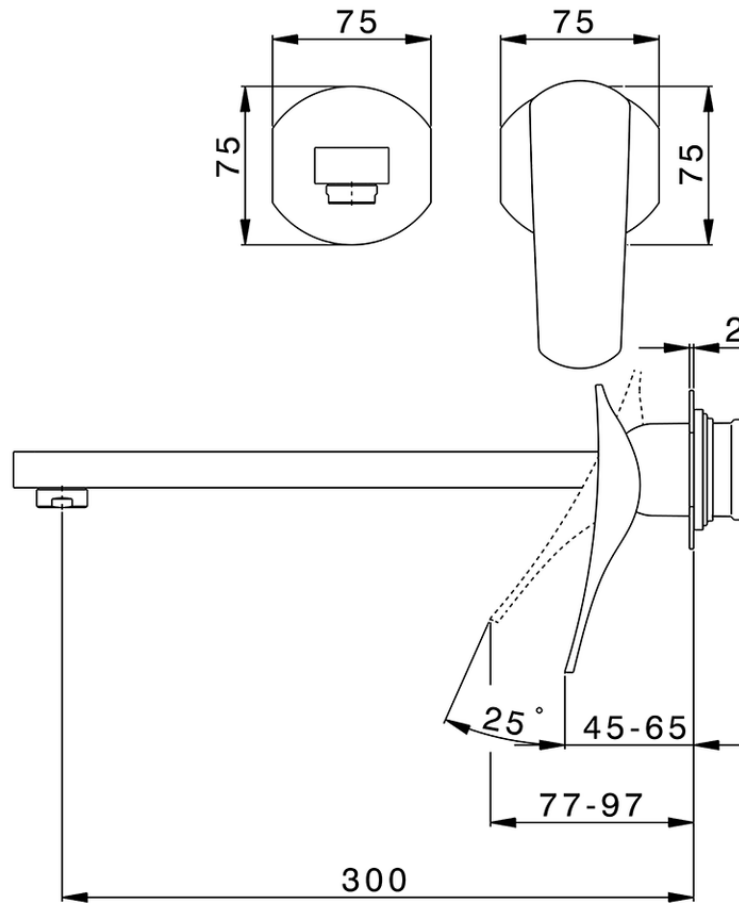

Exposed part for single lever washbasin valve ROADSTER ACCENT_RA005514

RA005514

<https://en.cisal.it/exposed-part-for-single-lever-washbasin-valve-roadster-accent-ra005514>

2026-01-12